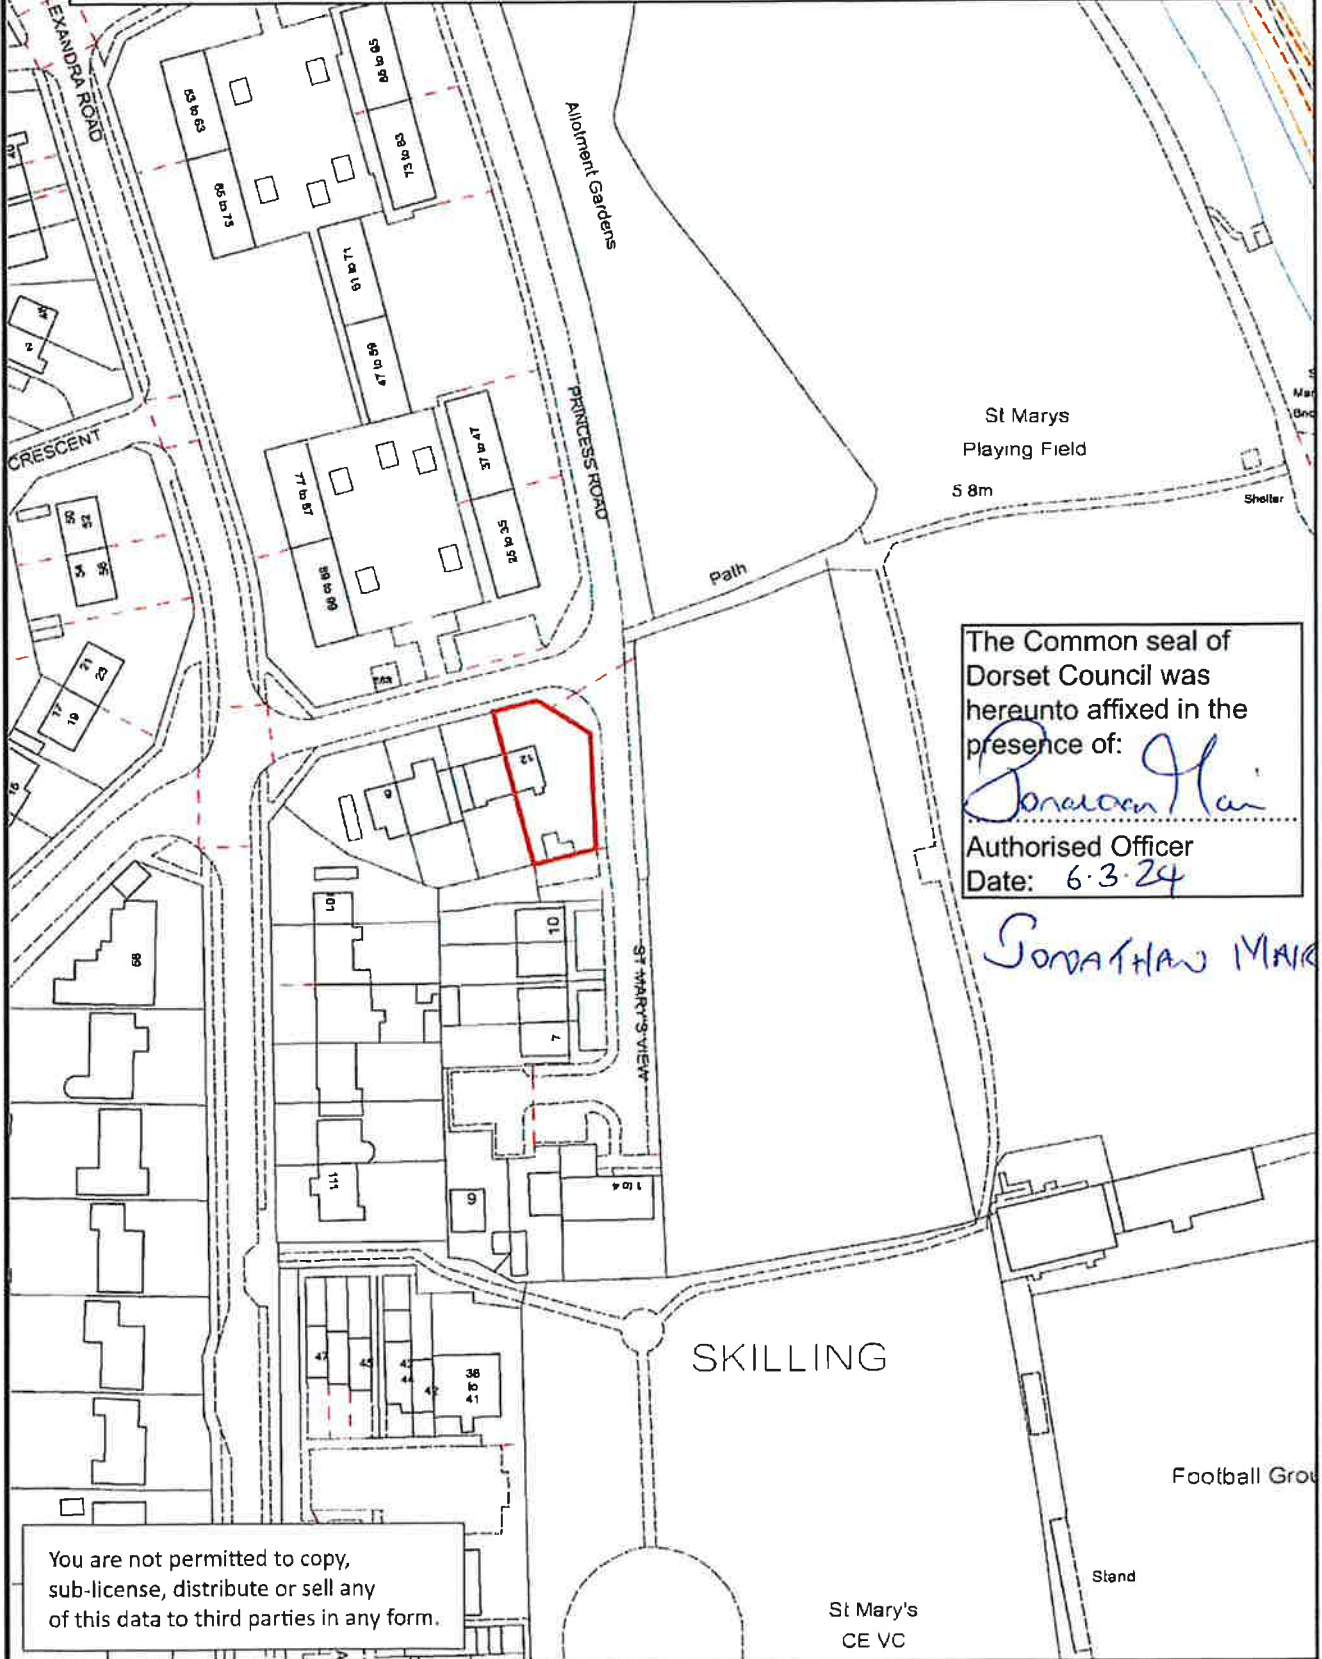

**Dorset  
Council**

12 Princess Road,  
Bridport,  
DT6 5AY

© Crown copyright and database rights 2023  
Ordnance Survey LA100060693

For Identification Purposes Only

Scale 1:1250  
Ref:

Map referred to in the Dorset Council (12 Princess Road, Bridport) Compulsory Purchase Order 2024