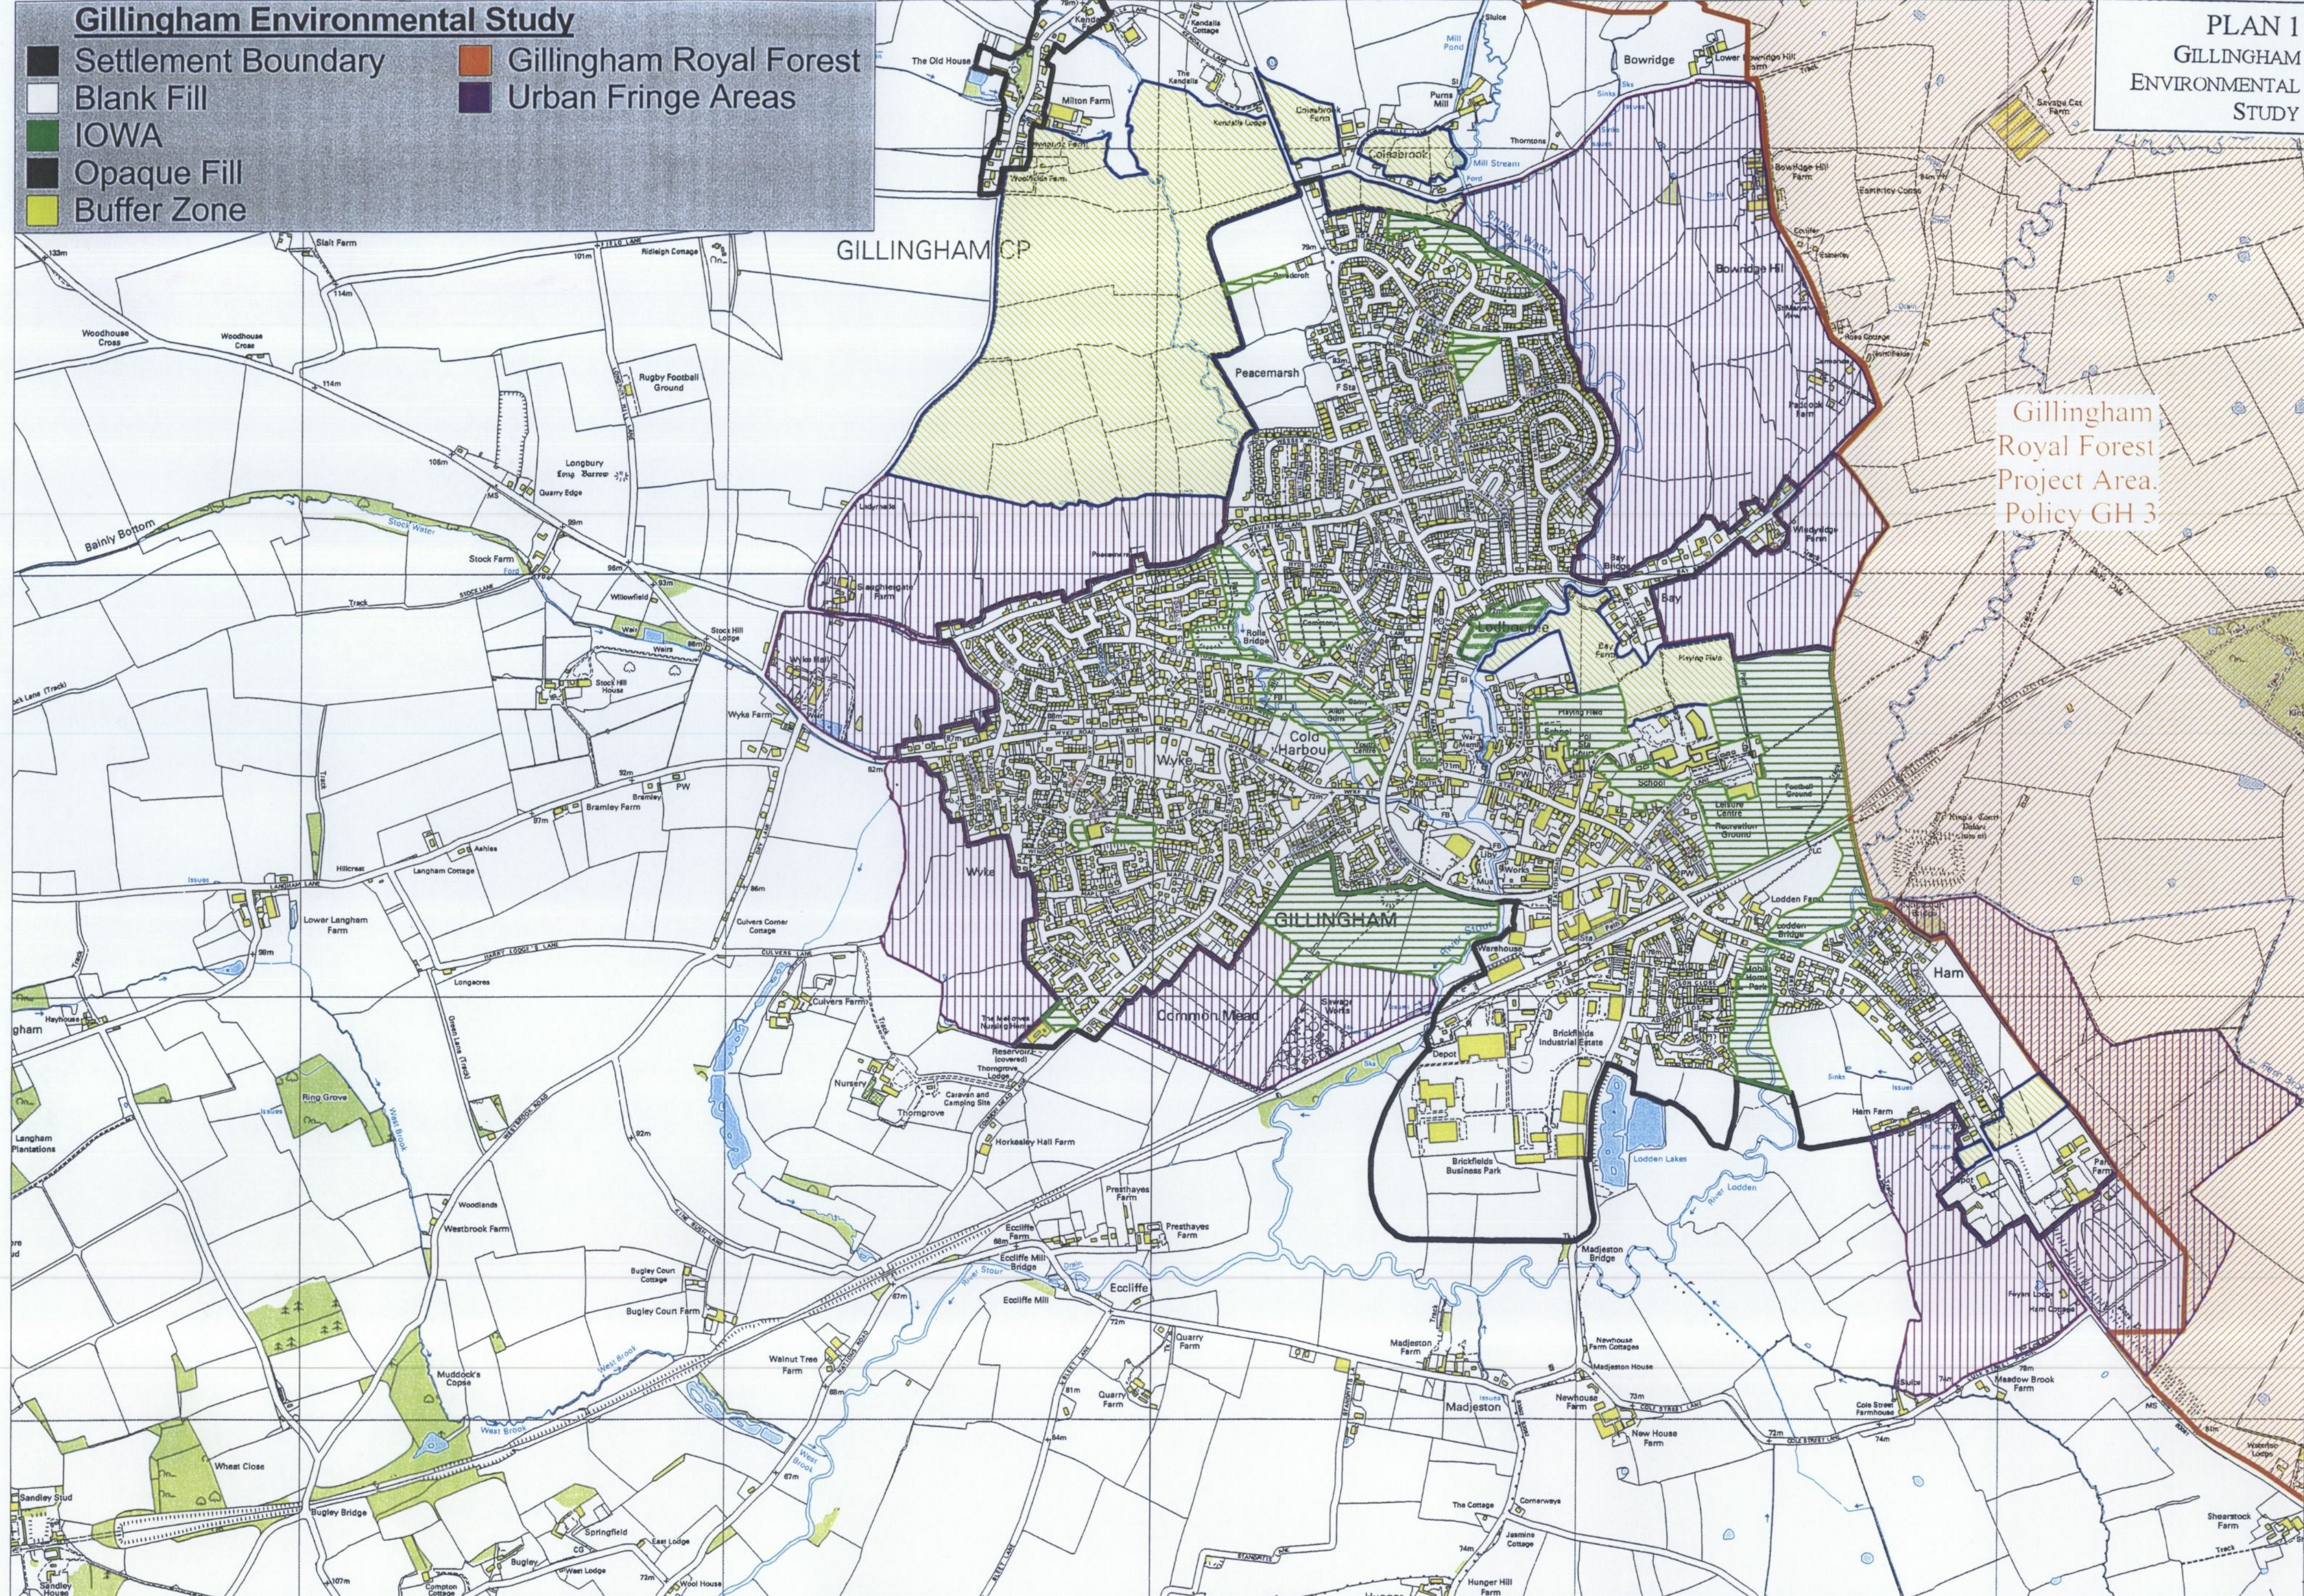

Gillingham Environmental Study

- Settlement Boundary
- Blank Fill
- IOWA
- Opaque Fill
- Buffer Zone
- Gillingham Royal Forest
- Urban Fringe Areas

PLAN 1
GILLINGHAM
ENVIRONMENTAL
STUDY

Gillingham
Royal Forest
Project Area.
Policy GH 3