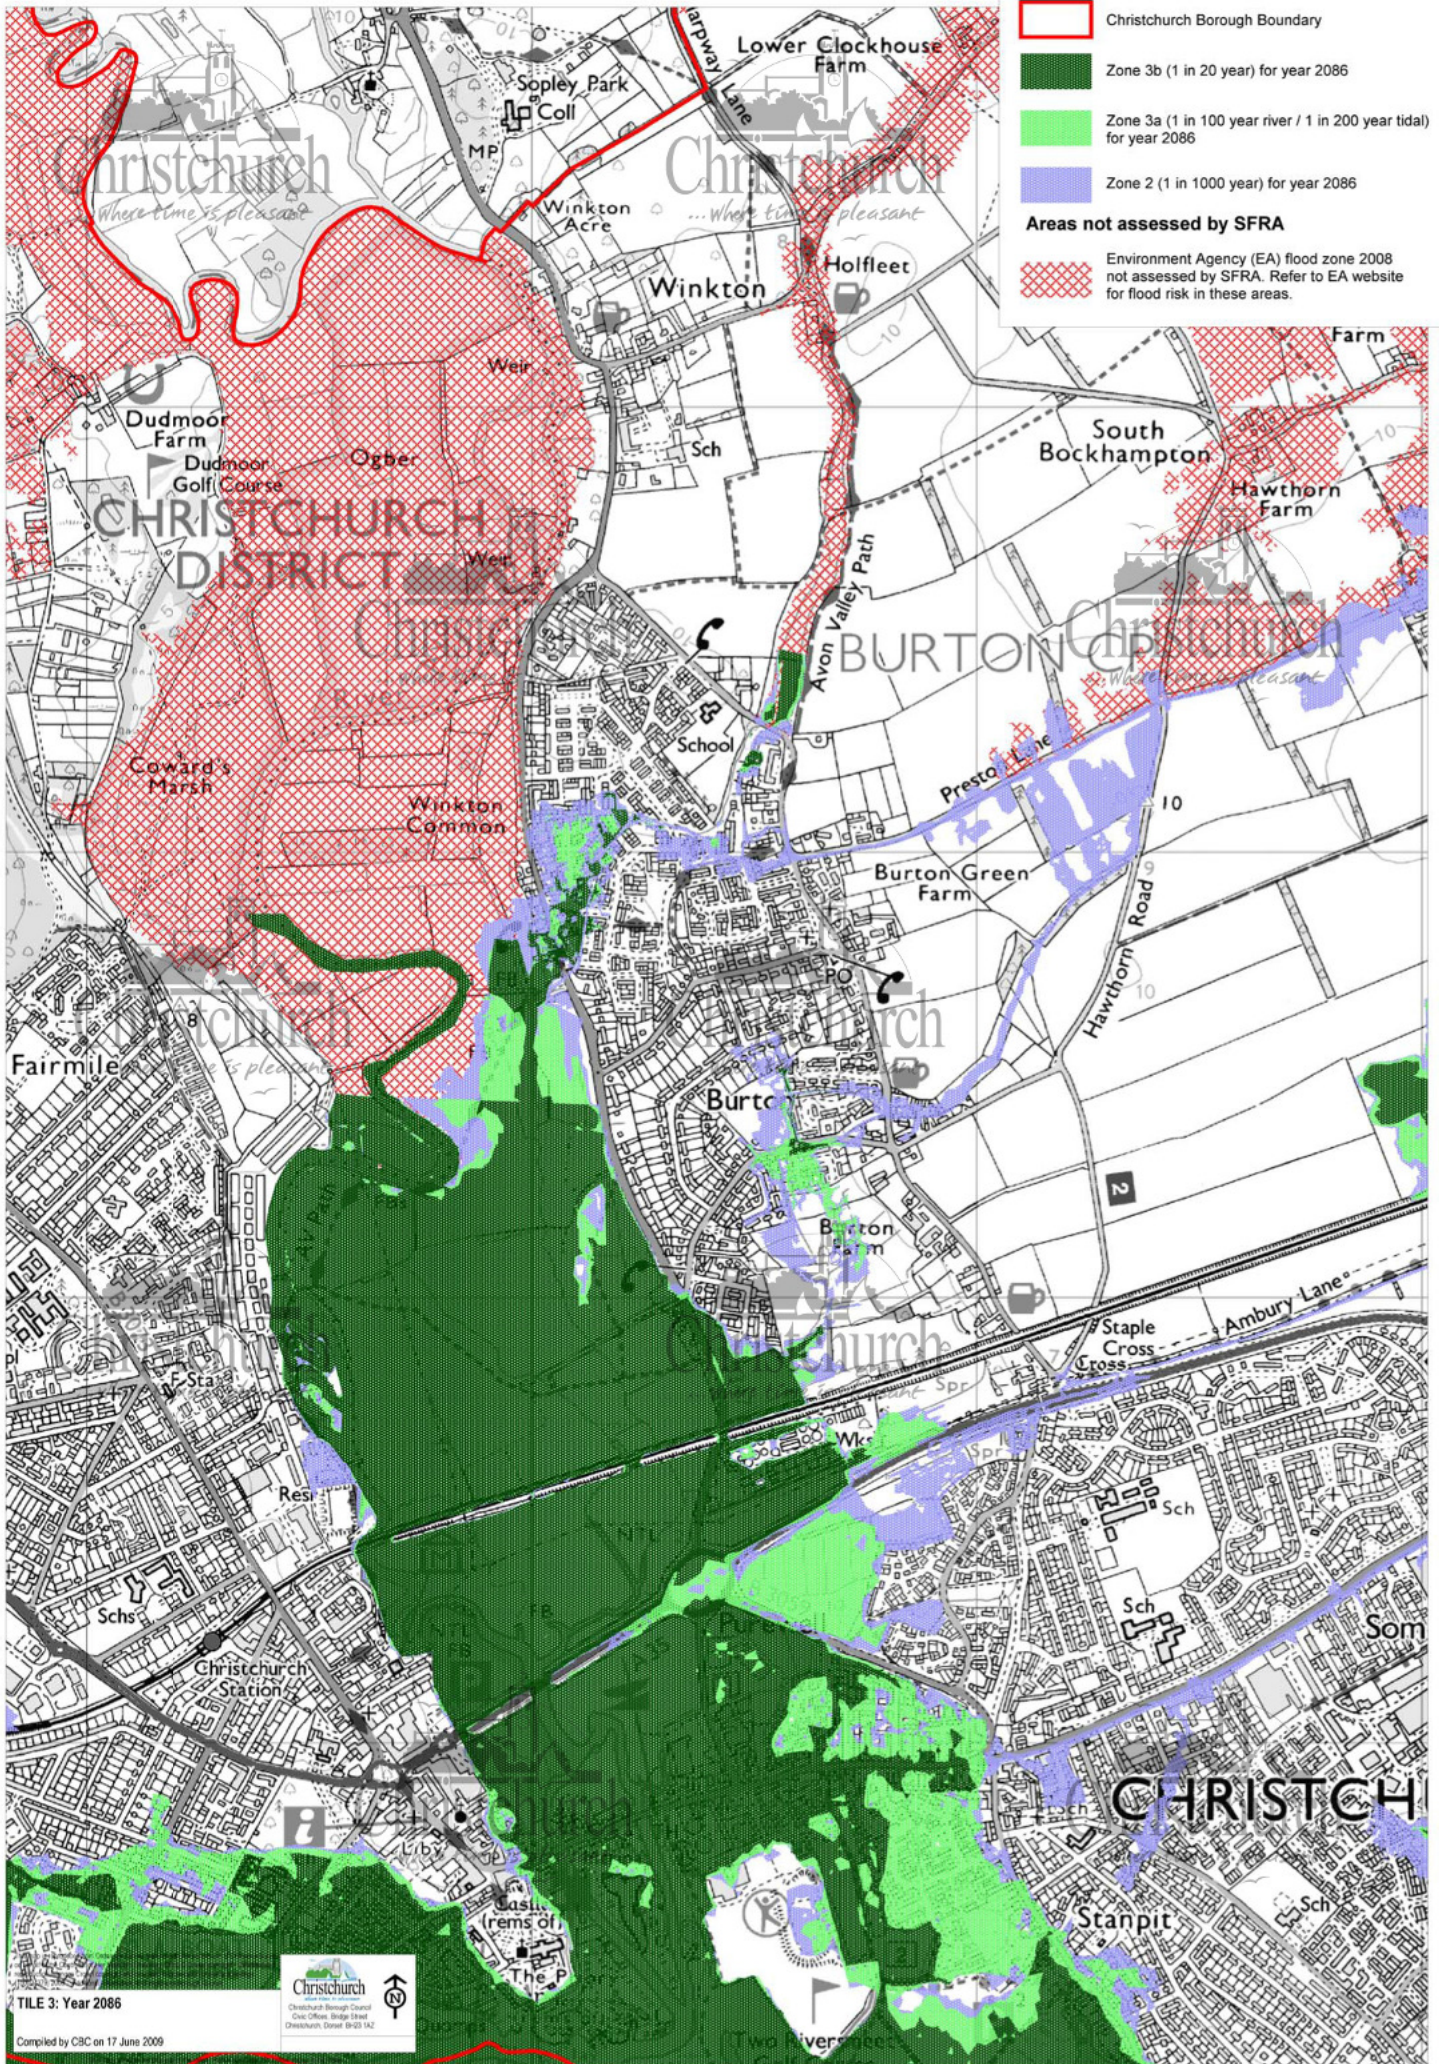

**TILE 3: YEAR 2086**

-  Christchurch Borough Boundary
-  Zone 3b (1 in 20 year) for year 2086
-  Zone 3a (1 in 100 year river / 1 in 200 year tidal) for year 2086
-  Zone 2 (1 in 1000 year) for year 2086
- Areas not assessed by SFRA**
-  Environment Agency (EA) flood zone 2008 not assessed by SFRA. Refer to EA website for flood risk in these areas.

TILE 3: Year 2086

Compiled by CBC on 17 June 2009