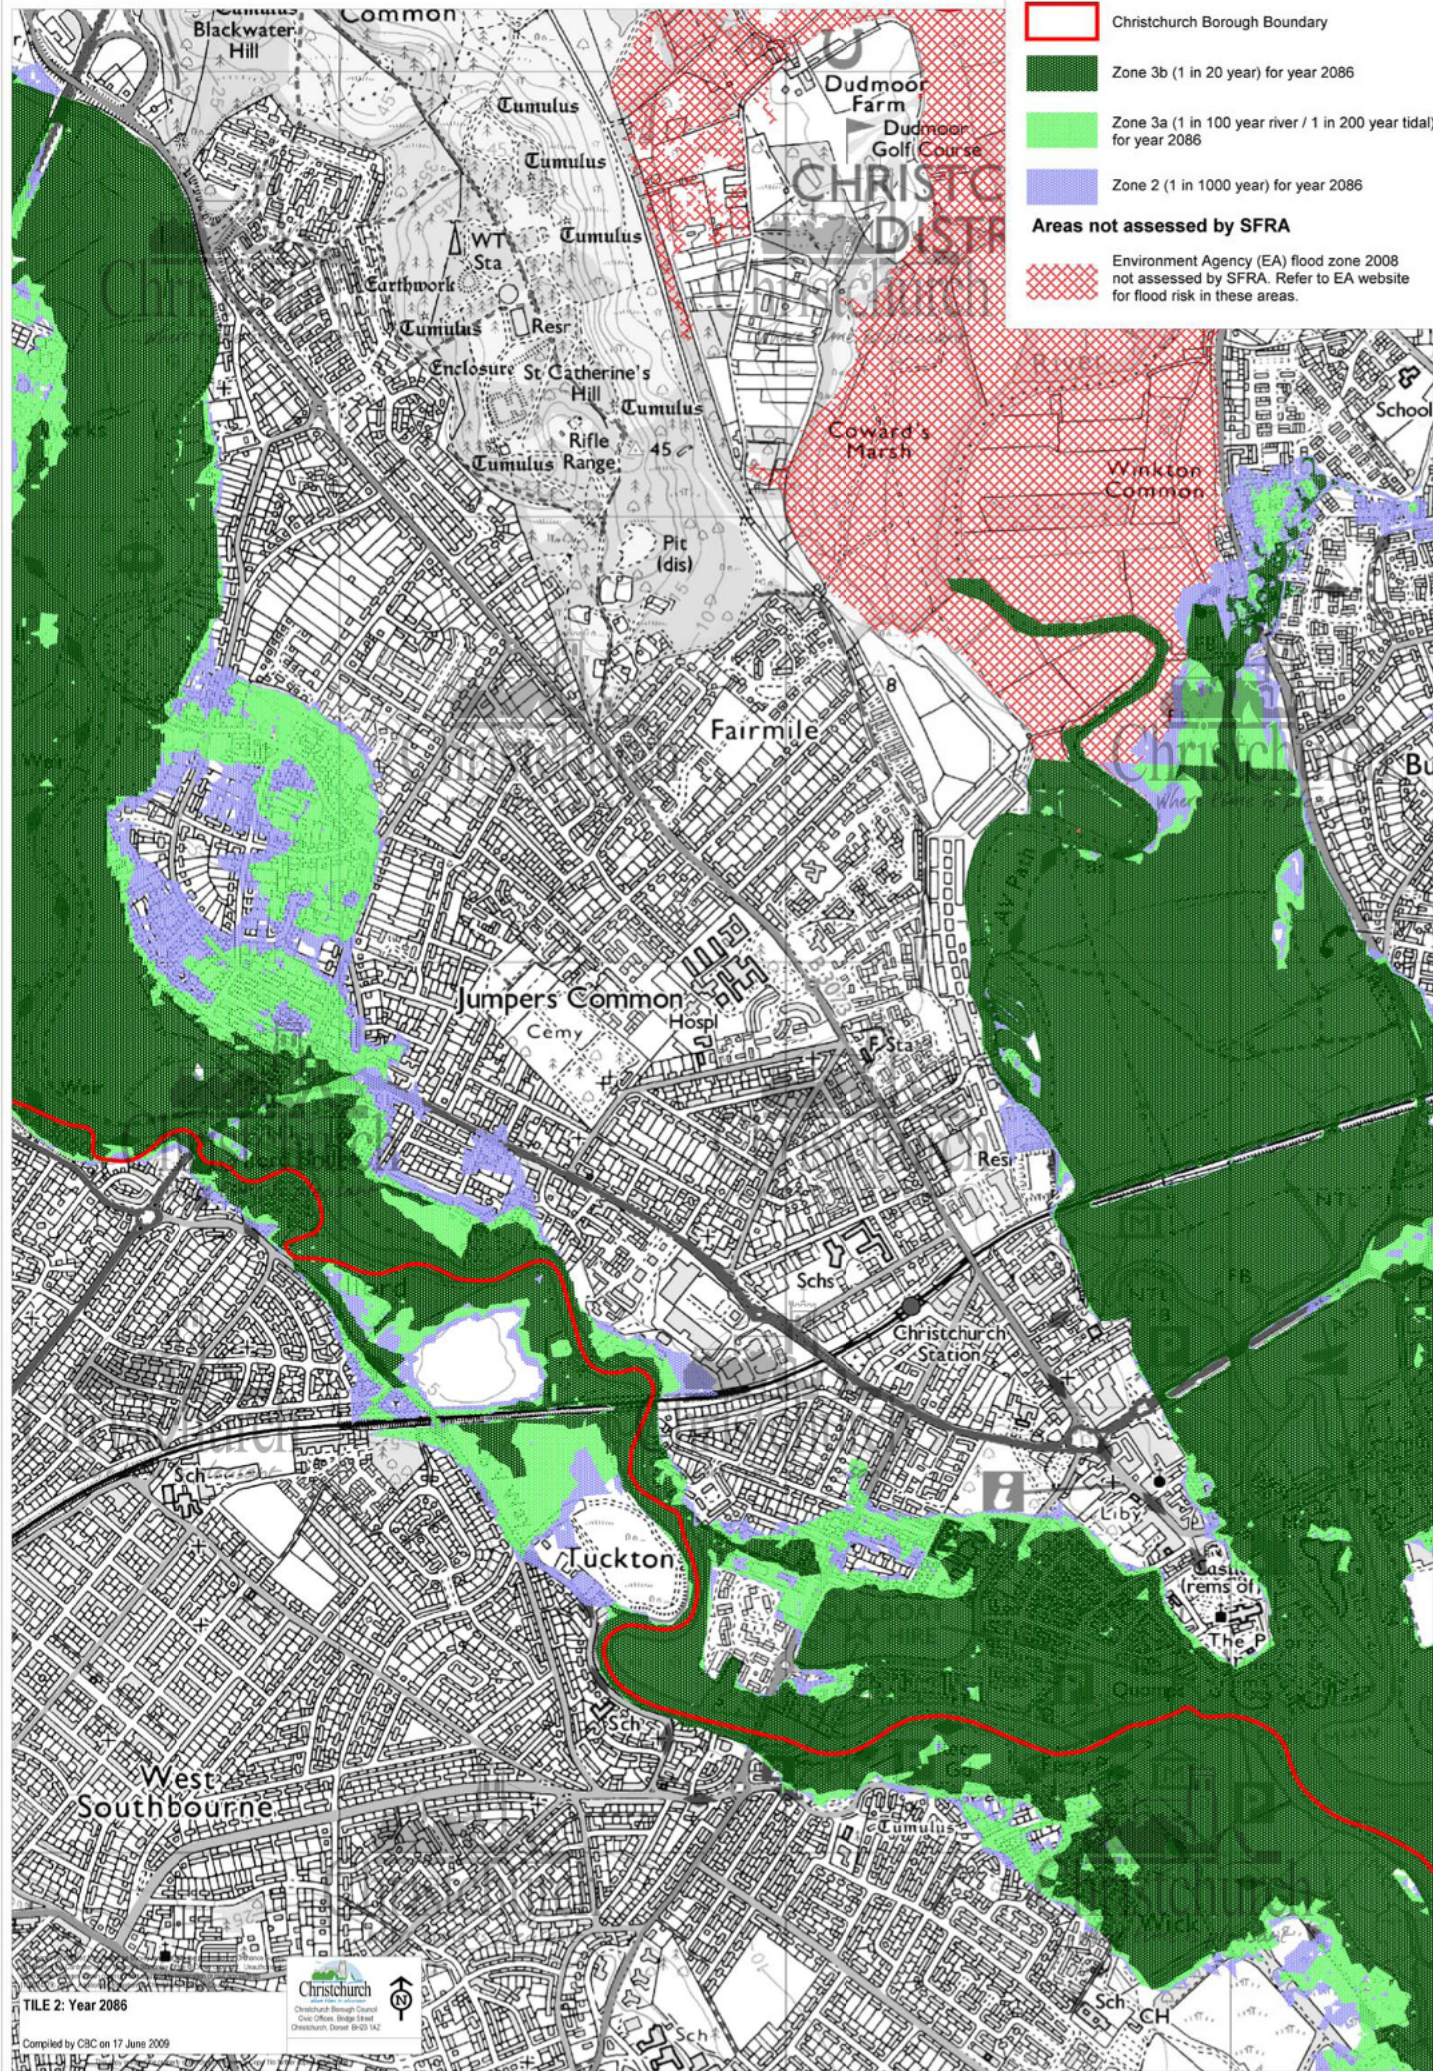

TILE 2: YEAR 2086

- Christchurch Borough Boundary
- Zone 3b (1 in 20 year) for year 2086
- Zone 3a (1 in 100 year river / 1 in 200 year tidal) for year 2086
- Zone 2 (1 in 1000 year) for year 2086
- Areas not assessed by SFRA**
- Environment Agency (EA) flood zone 2008 not assessed by SFRA. Refer to EA website for flood risk in these areas.

TILE 2: Year 2086

Compiled by CBC on 17 June 2009