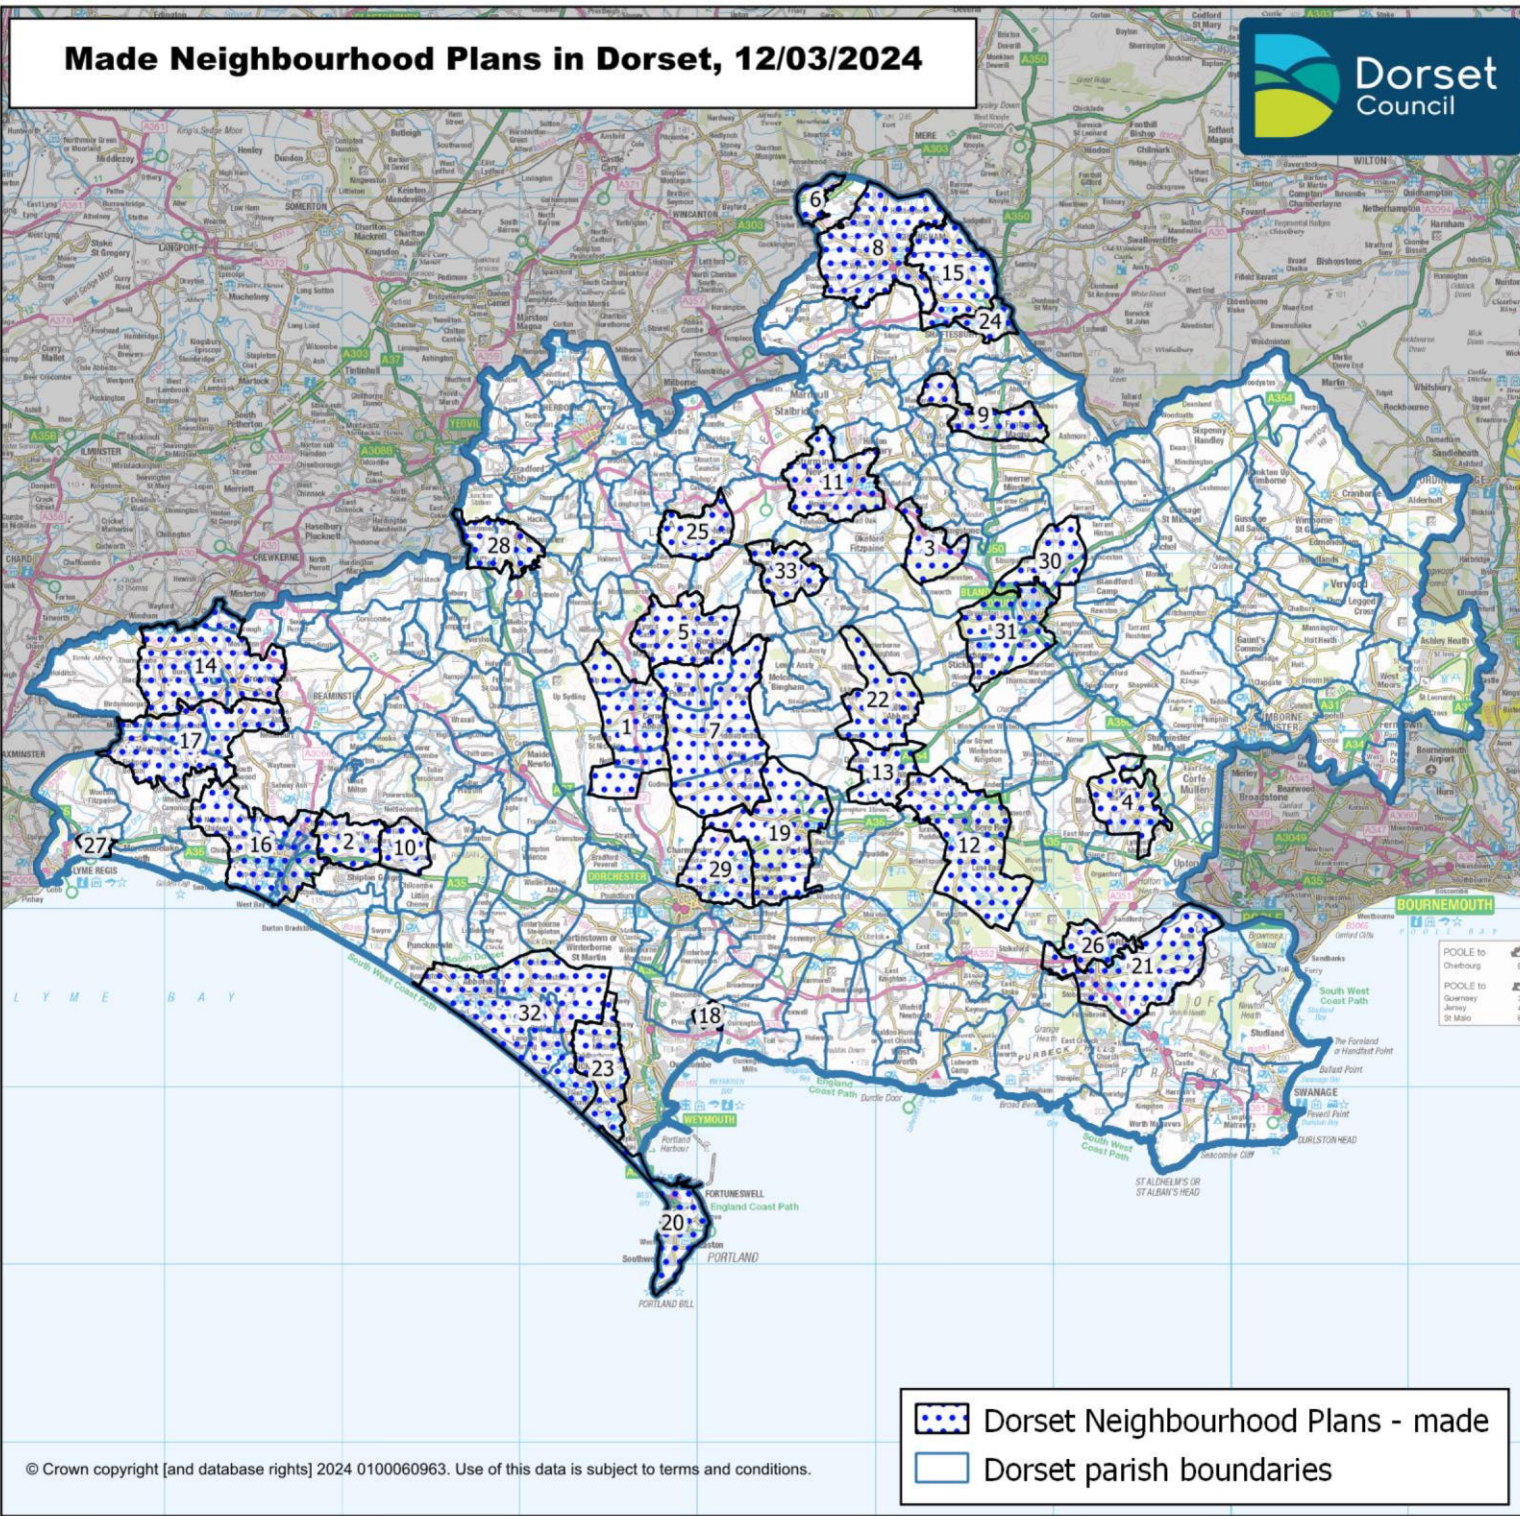

Made Neighbourhood Plans in Dorset, 12/03/2024

- Dorset Neighbourhood Plans - made
- Dorset parish boundaries

ID	Plan name	Date made
1	Cerne Valley NP	08/01/2015
2	Loders NP	21/07/2016
3	Shillingstone NP	21/02/2017
4	Lytchett Matravers NP	13/06/2017
5	Buckland Newton NP	07/12/2017
6	Bourton NP	26/01/2018
7	Piddle Valley NP	10/05/2018
8	Gillingham NP	27/07/2018
9	Fontmell Magna NP	28/11/2018
10	Askerswell NP	10/01/2019
11	Sturminster Newton NP	08/03/2019
12	Bere Regis NP	25/06/2019
13	Milborne St Andrew NP	01/10/2019
14	Broadwindsor NP	01/10/2019
15	Motcombe NP	10/12/2019
16	Bridport Area NP	05/05/2020
17	Upper Marshwood Vale NP	05/05/2020
18	Sutton Poyntz NP	05/05/2020
19	Puddletown NP	22/06/2021
20	Portland NP	22/06/2021
21	Arne NP	22/06/2021
22	Milton Abbas NP	22/06/2021
23	Chickerell NP	22/06/2021
24	Shaftesbury NP	22/06/2021
25	Holwell NP	07/09/2021
26	Wareham NP	08/11/2021
27	Charmouth NP	01/03/2022
28	Yetminster & Ryme Intrinseca NP	05/04/2022
29	Stinsford NP	21/06/2022
30	Pimperne NP	01/11/2022
31	Blandford + NP (Modified Plan)	03/10/2023
32	Chesil Bank NP	07/11/2023
33	Hazelbury Bryan NP - First Review	12/03/2024