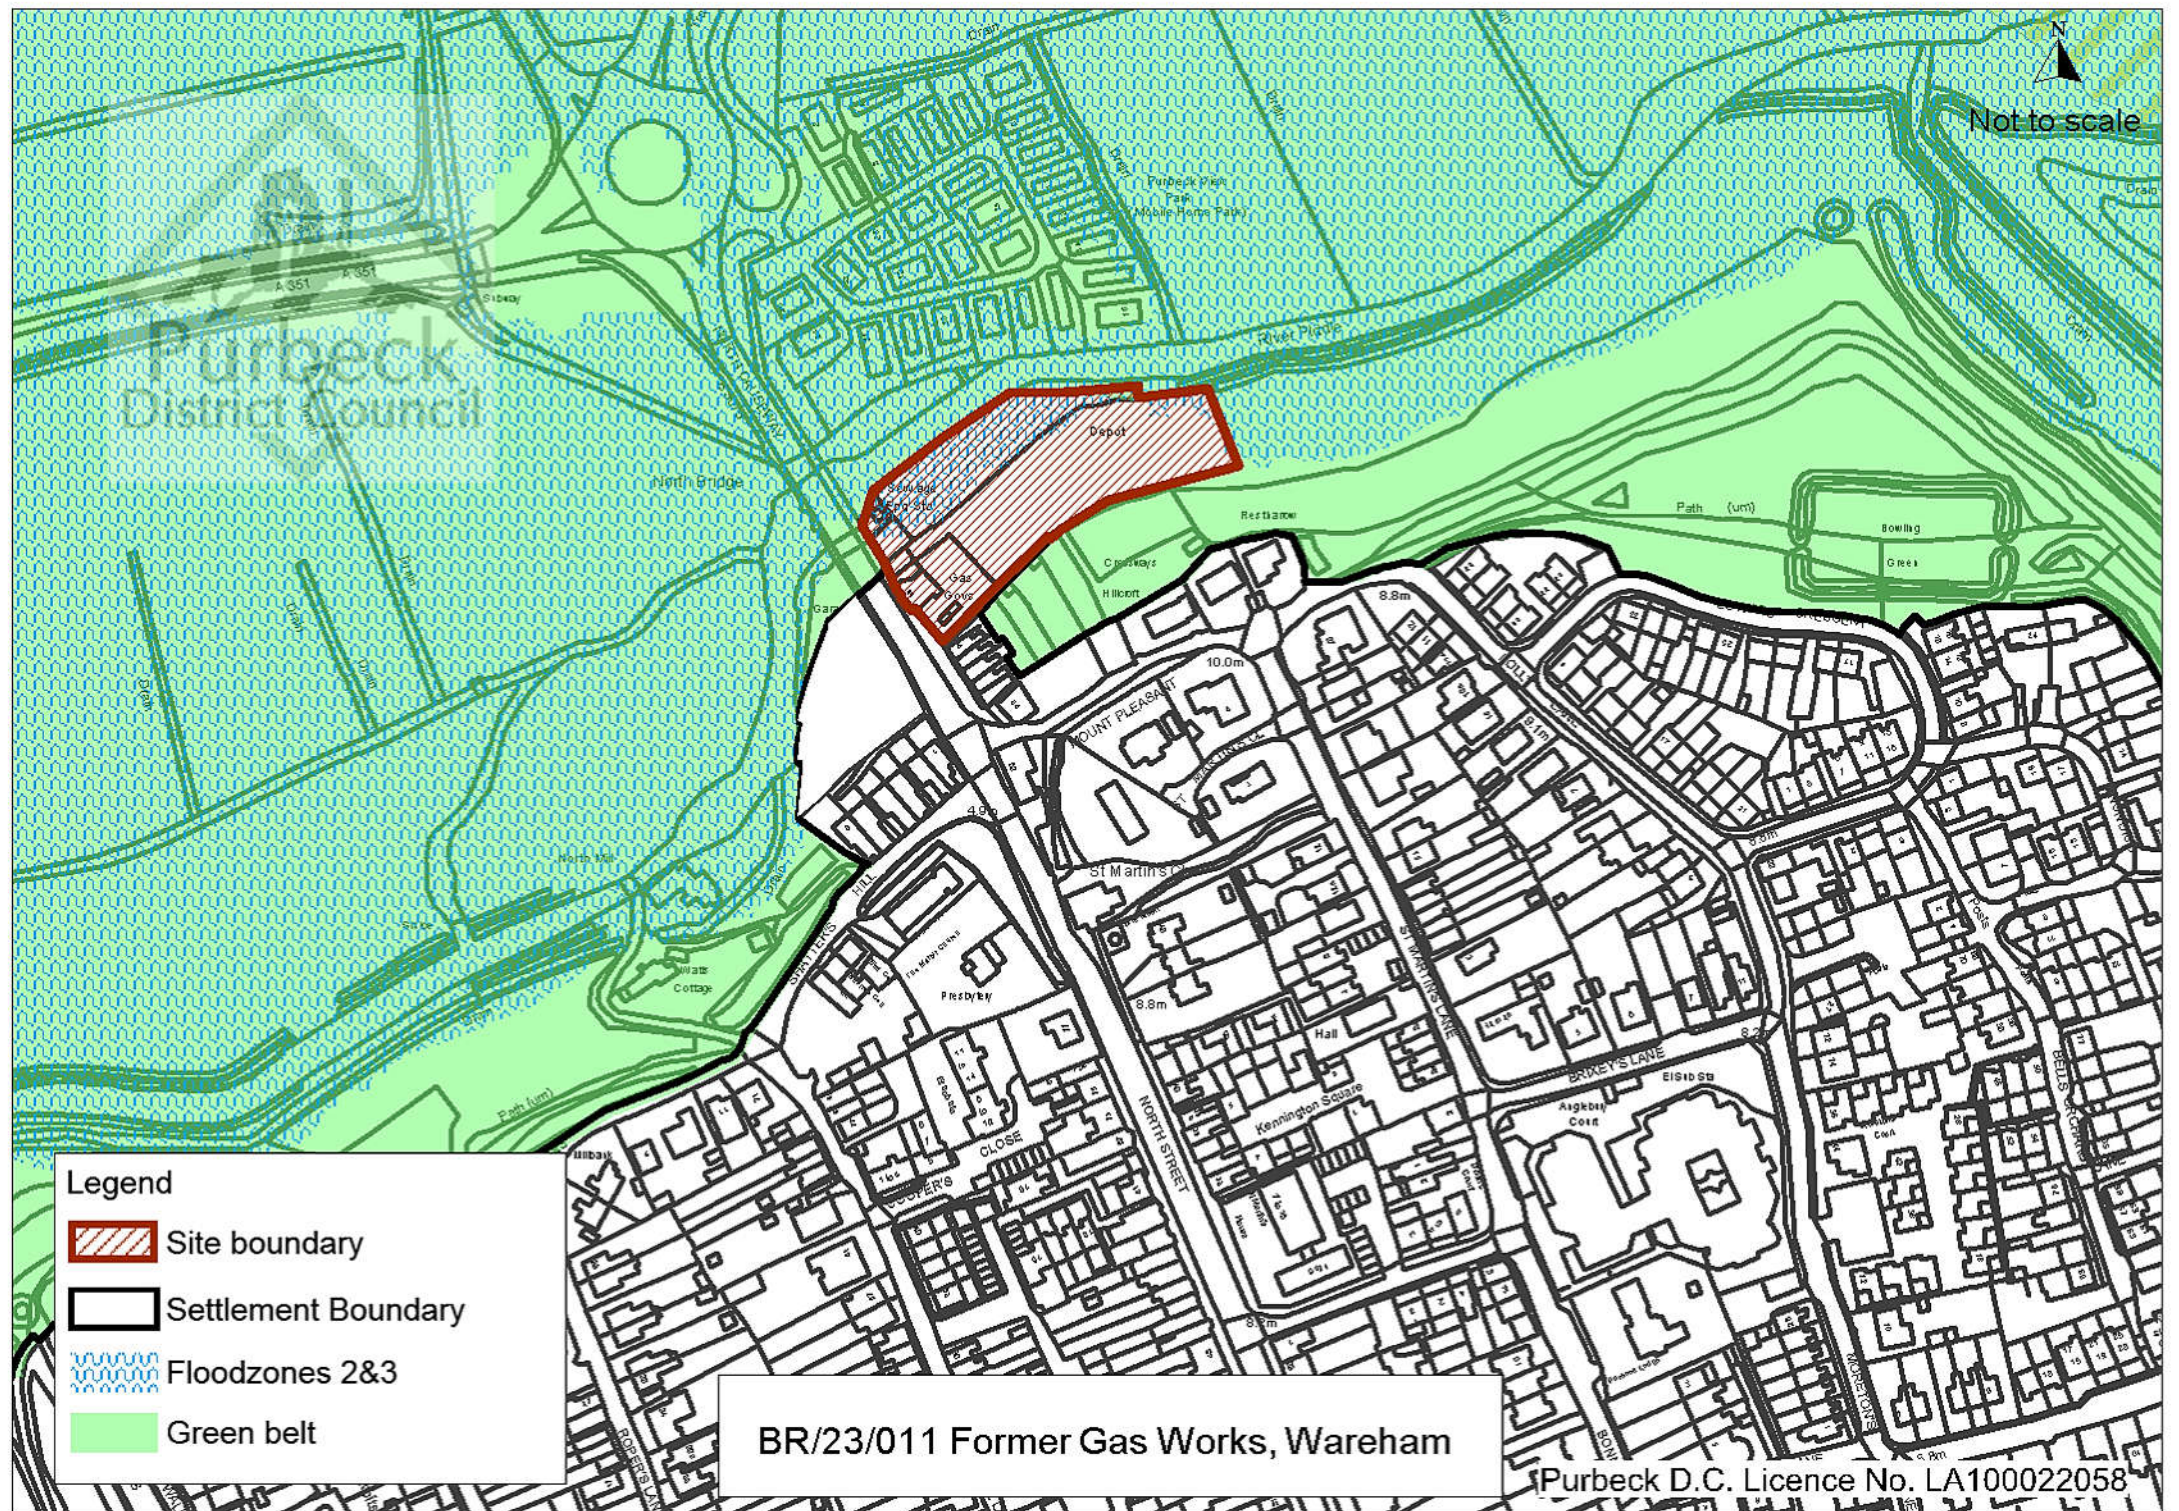

Purbeck District Council

Legend

-  Site boundary
-  Settlement Boundary
-  Floodzones 2&3
-  Green belt

BR/23/011 Former Gas Works, Wareham