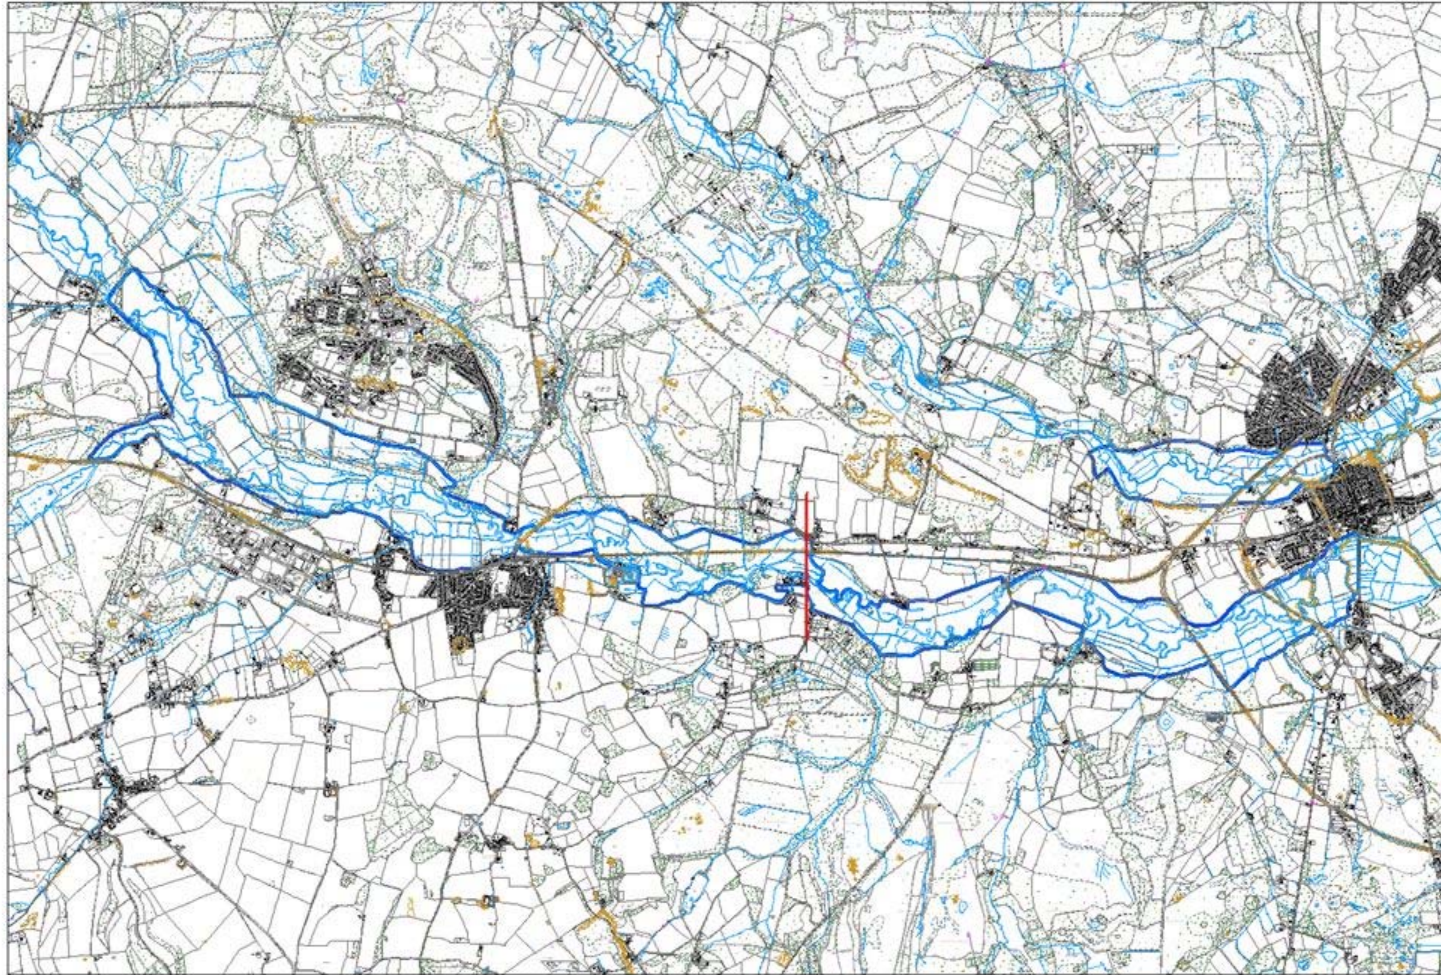

KEYSTONE PROJECT: FROME VALLEY PROJECT

KEYSTONE PROJECT: PURBECK RIDGE

Purbeck Ridge HLF Target Area

Scale 1:50 000