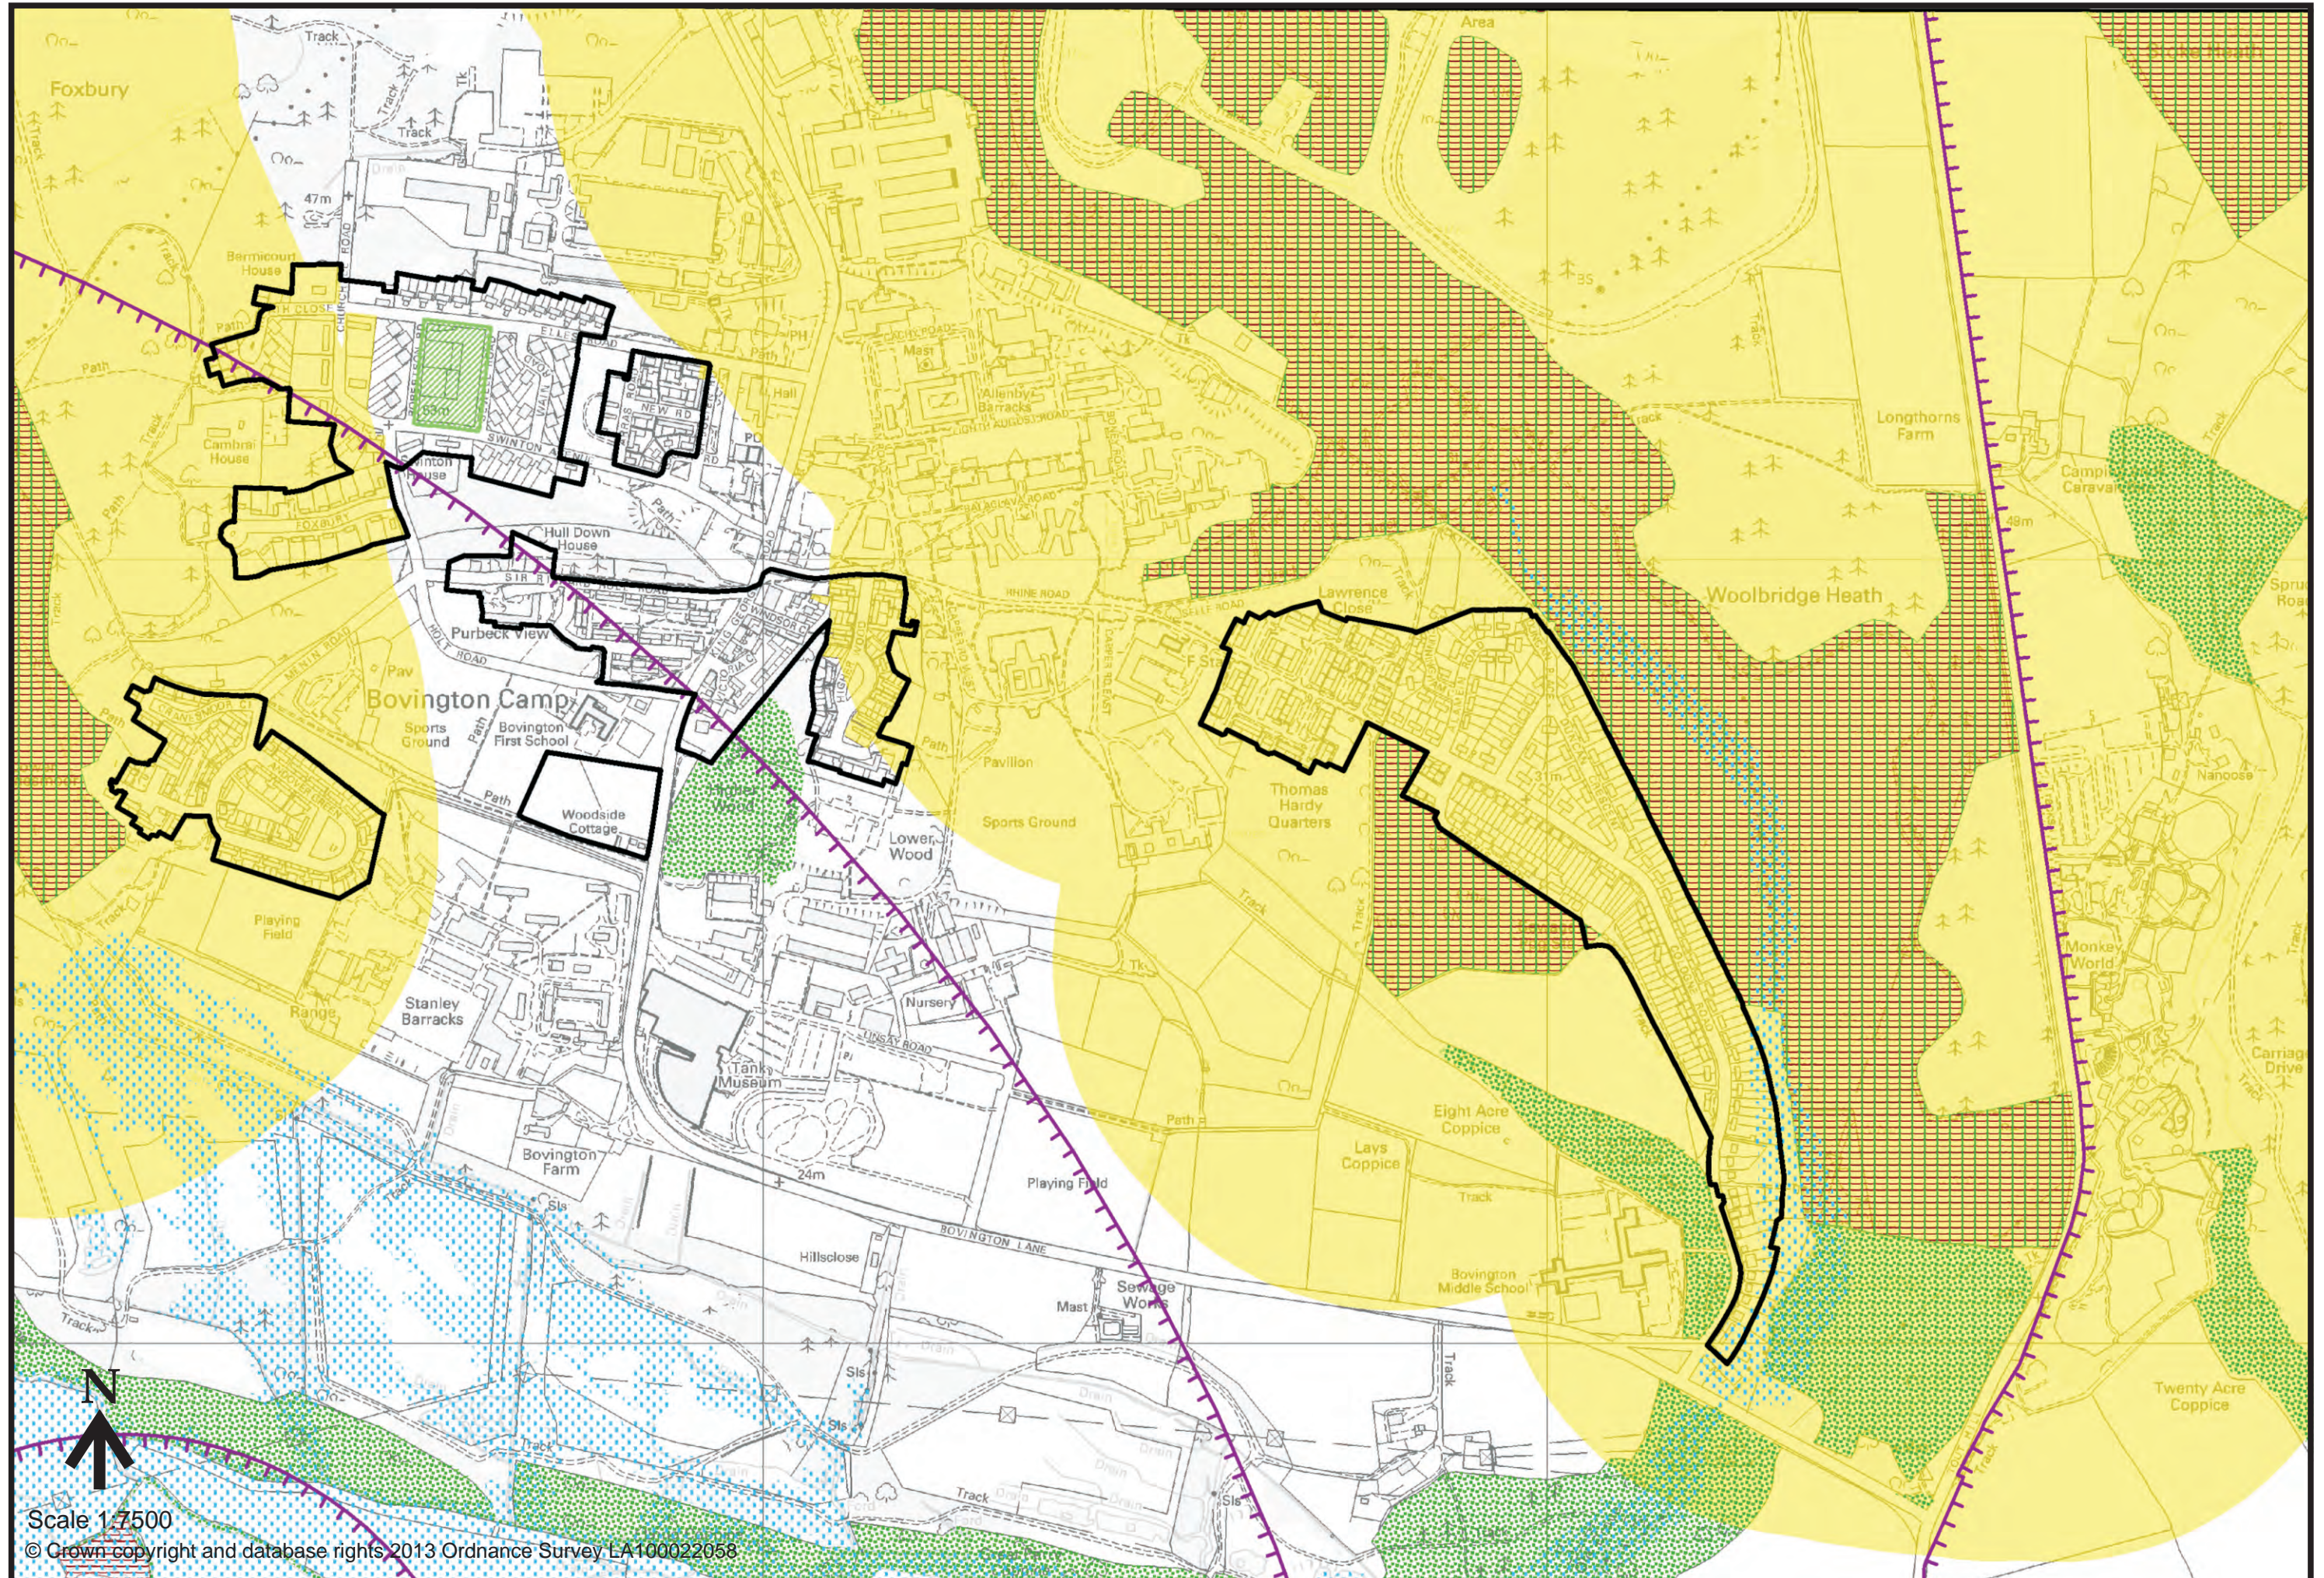

**Inset Map 2 - Bovington**

Scale 1:7500

© Crown copyright and database rights 2013 Ordnance Survey LA100022058