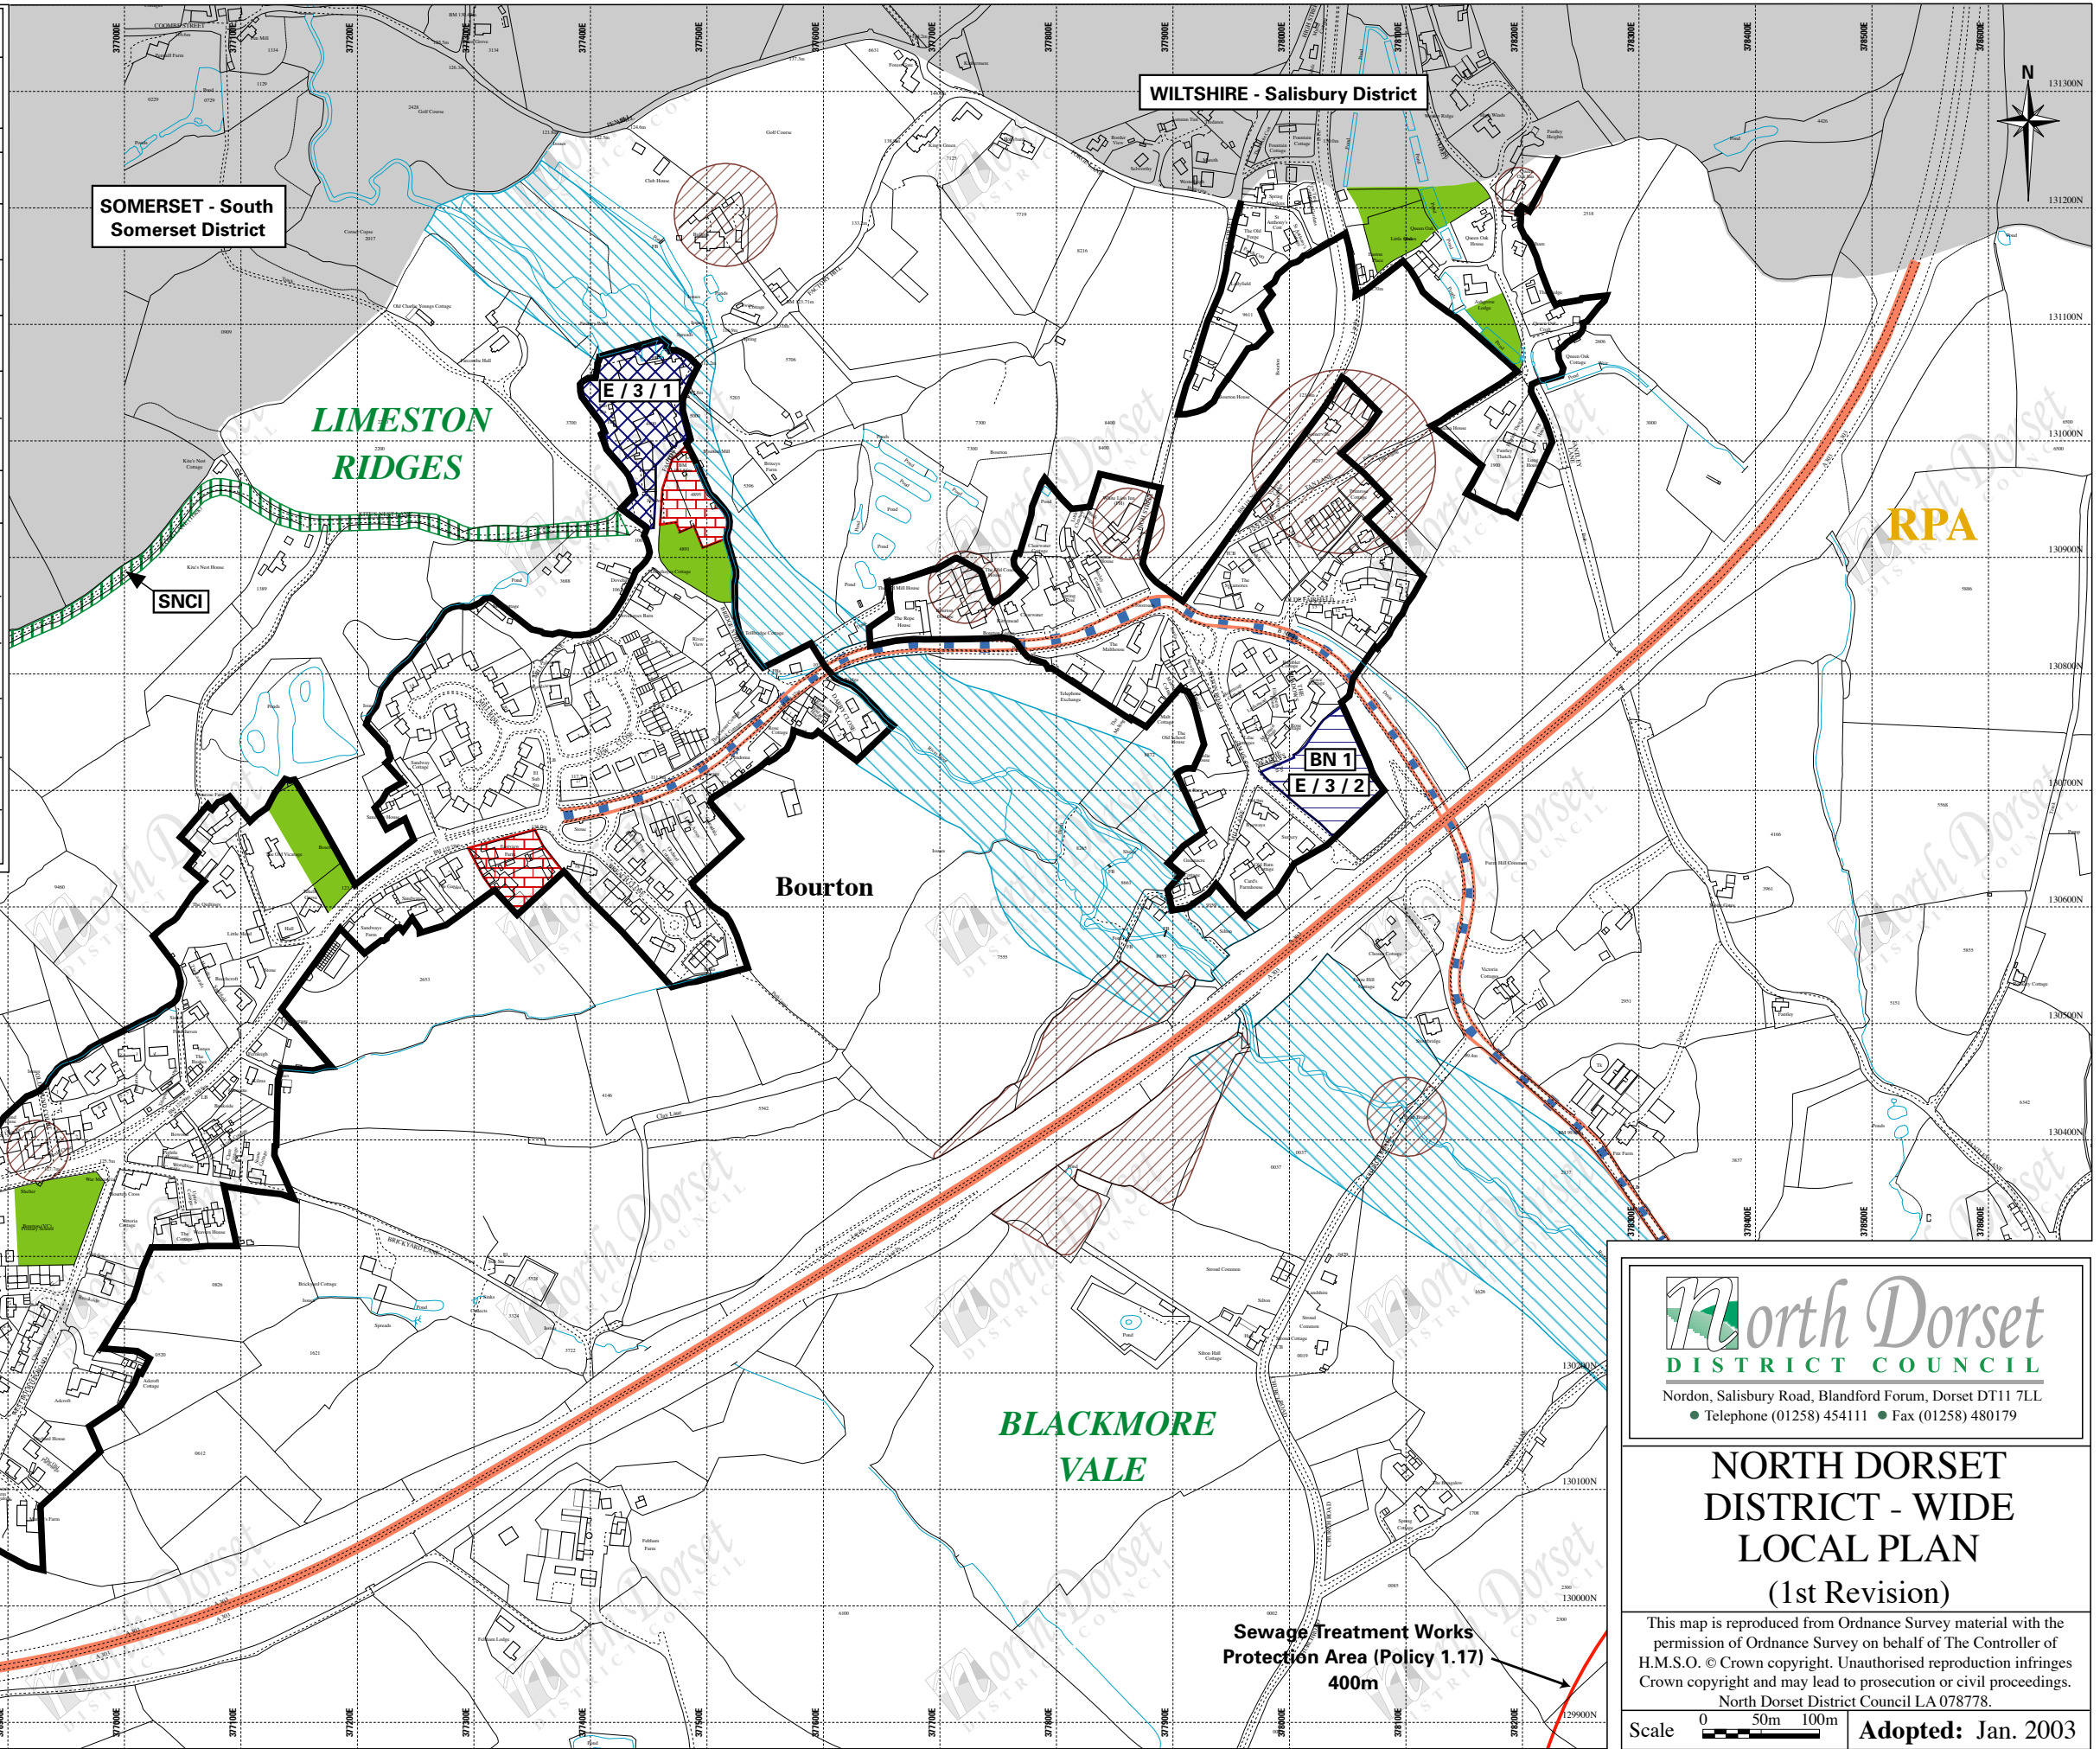

BOURTON

PROPOSALS MAP

INSET No.

3

Policy Ref:

	Key Road Network	Para. 1 . 32
	Existing Distributor Route	Para. 1 . 32
	Regular Frequency Bus Route	Para. 1 . 32
	Settlement Boundary	1 . 7
	Important Open or Wooded Areas	1 . 9
	River Valley	1 . 12
	Sites of Archaeological Importance	1 . 28 - 30
	Part Limestone Ridges and Part Blackmore Vale Landscape Character Areas	1 . 33
	Rural Priority Area (RPA)	3 . 1
	Site of Nature Conservation Interest	1 . 34 - 36
	Housing : Committed Site	2 . 1
	Employment : Proposal Area	3 . 2
	Employment : Committed Site	3 . 2 - 3 . 3

North Dorset
DISTRICT COUNCIL

Nordon, Salisbury Road, Blandford Forum, Dorset DT11 7LL
 Telephone (01258) 454111 Fax (01258) 480179

NORTH DORSET DISTRICT - WIDE LOCAL PLAN (1st Revision)

This map is reproduced from Ordnance Survey material with the permission of Ordnance Survey on behalf of The Controller of H.M.S.O. © Crown copyright. Unauthorised reproduction infringes Crown copyright and may lead to prosecution or civil proceedings.
 North Dorset District Council LA 078778.

Scale 0 50m 100m **Adopted: Jan. 2003**