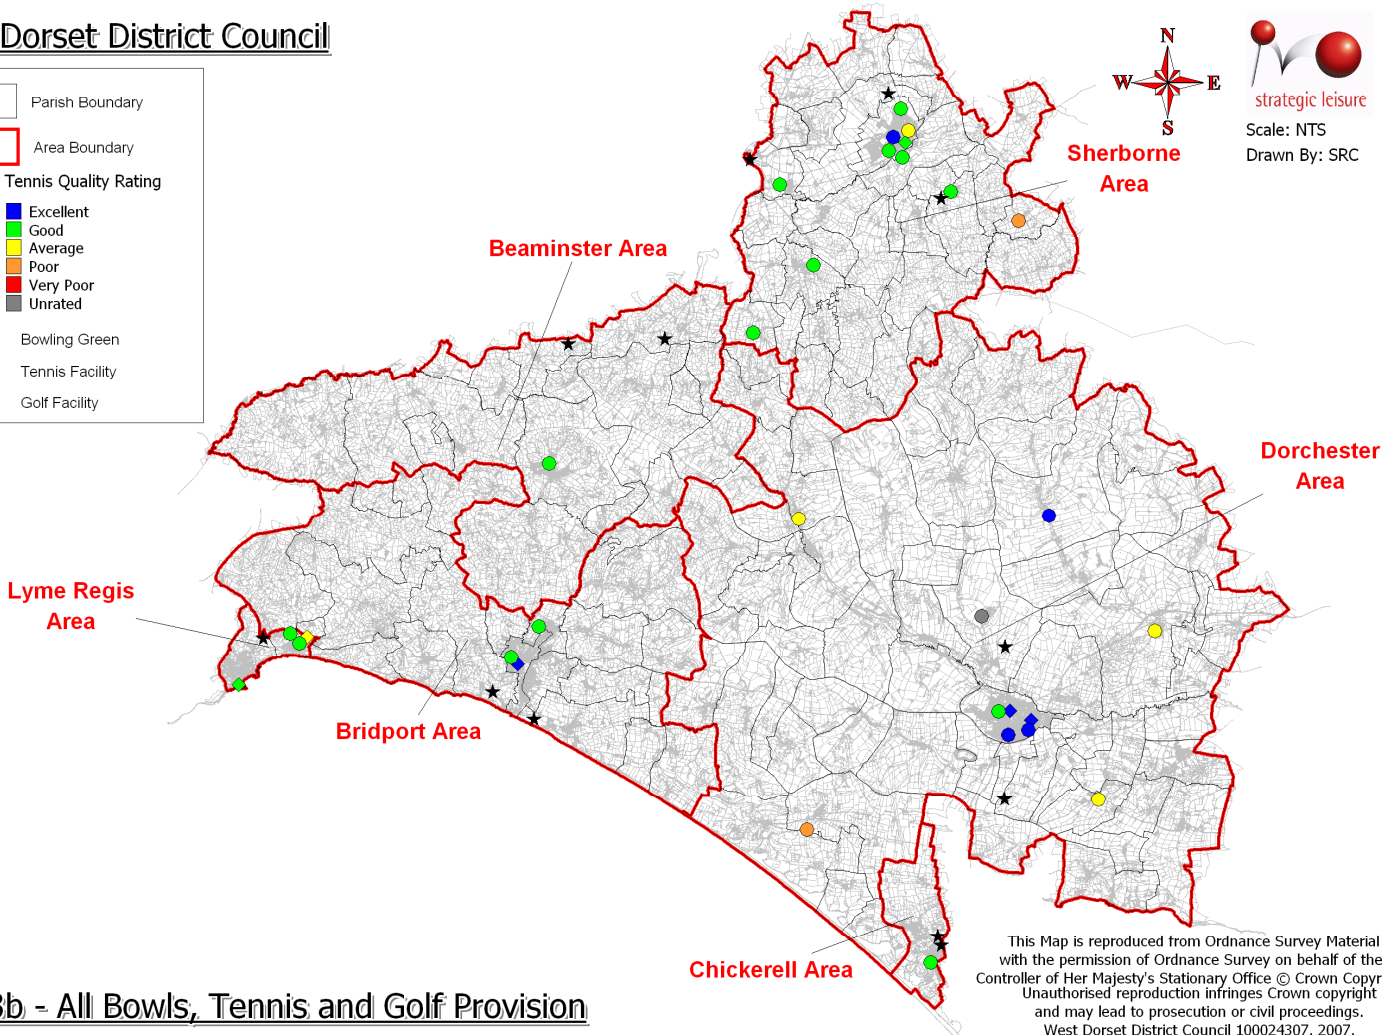

West Dorset District Council

Parish Boundary
 Area Boundary
Bowls & Tennis Quality Rating
■ Excellent
■ Good
■ Average
■ Poor
■ Very Poor
 Unrated
◆ Bowling Green
● Tennis Facility
★ Golf Facility

strategic leisure
 Scale: NTS
 Drawn By: SRC

Map 3b - All Bowls, Tennis and Golf Provision

This Map is reproduced from Ordnance Survey Material with the permission of Ordnance Survey on behalf of the Controller of Her Majesty's Stationary Office © Crown Copyright. Unauthorised reproduction infringes Crown copyright and may lead to prosecution or civil proceedings. West Dorset District Council 100024307. 2007.