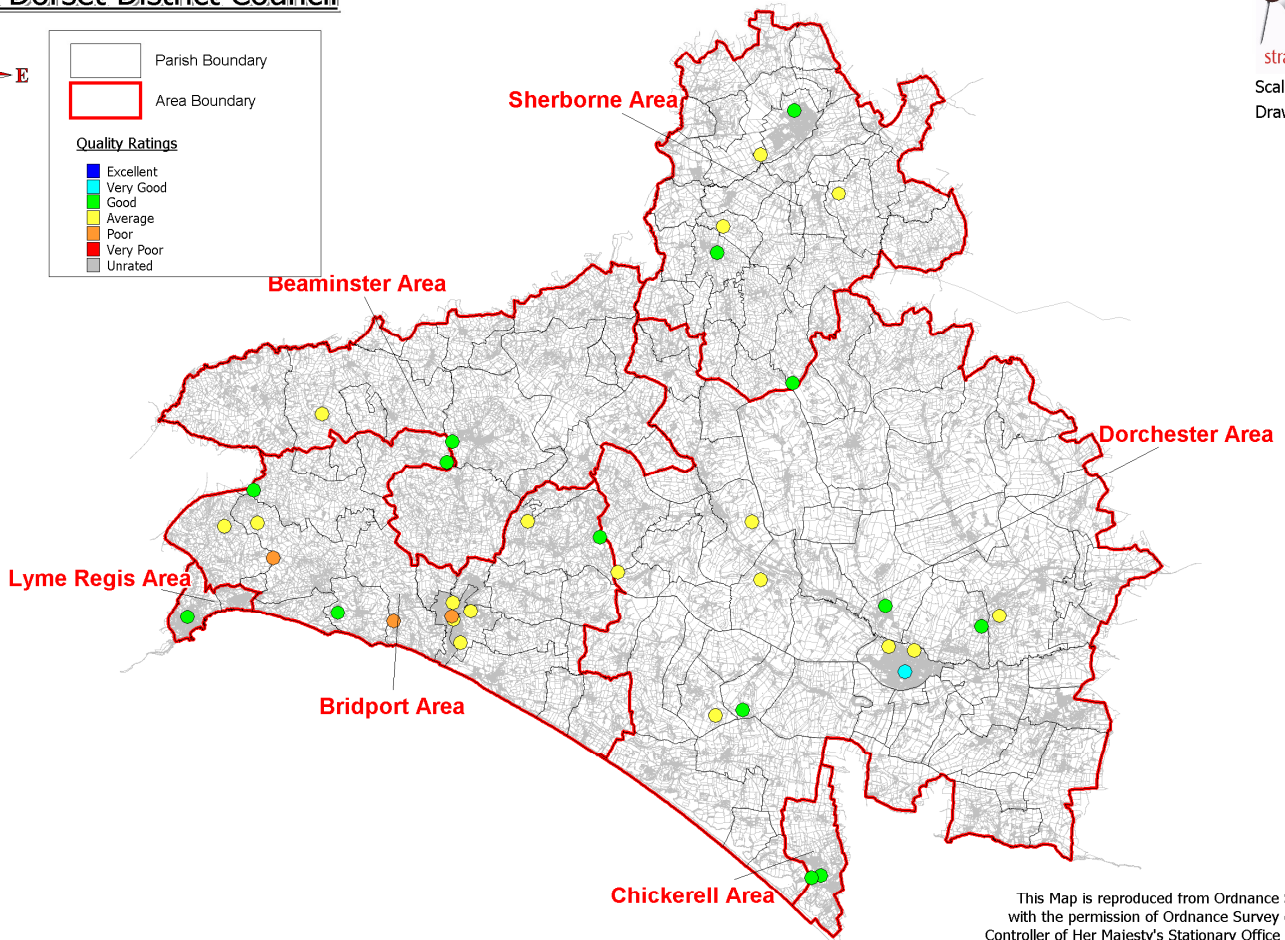

West Dorset District Council

Parish Boundary
Area Boundary

Quality Ratings

- Excellent
- Very Good
- Good
- Average
- Poor
- Very Poor
- Unrated

Scale: NTS
Drawn By: SRC

Map 2 - Natural and Semi-Natural Green Spaces by Quality

This Map is reproduced from Ordnance Survey Material with the permission of Ordnance Survey on behalf of the Controller of Her Majesty's Stationary Office © Crown Copyright. Unauthorised reproduction infringes Crown copyright and may lead to prosecution or civil proceedings. West Dorset District Council 100024307. 2007.