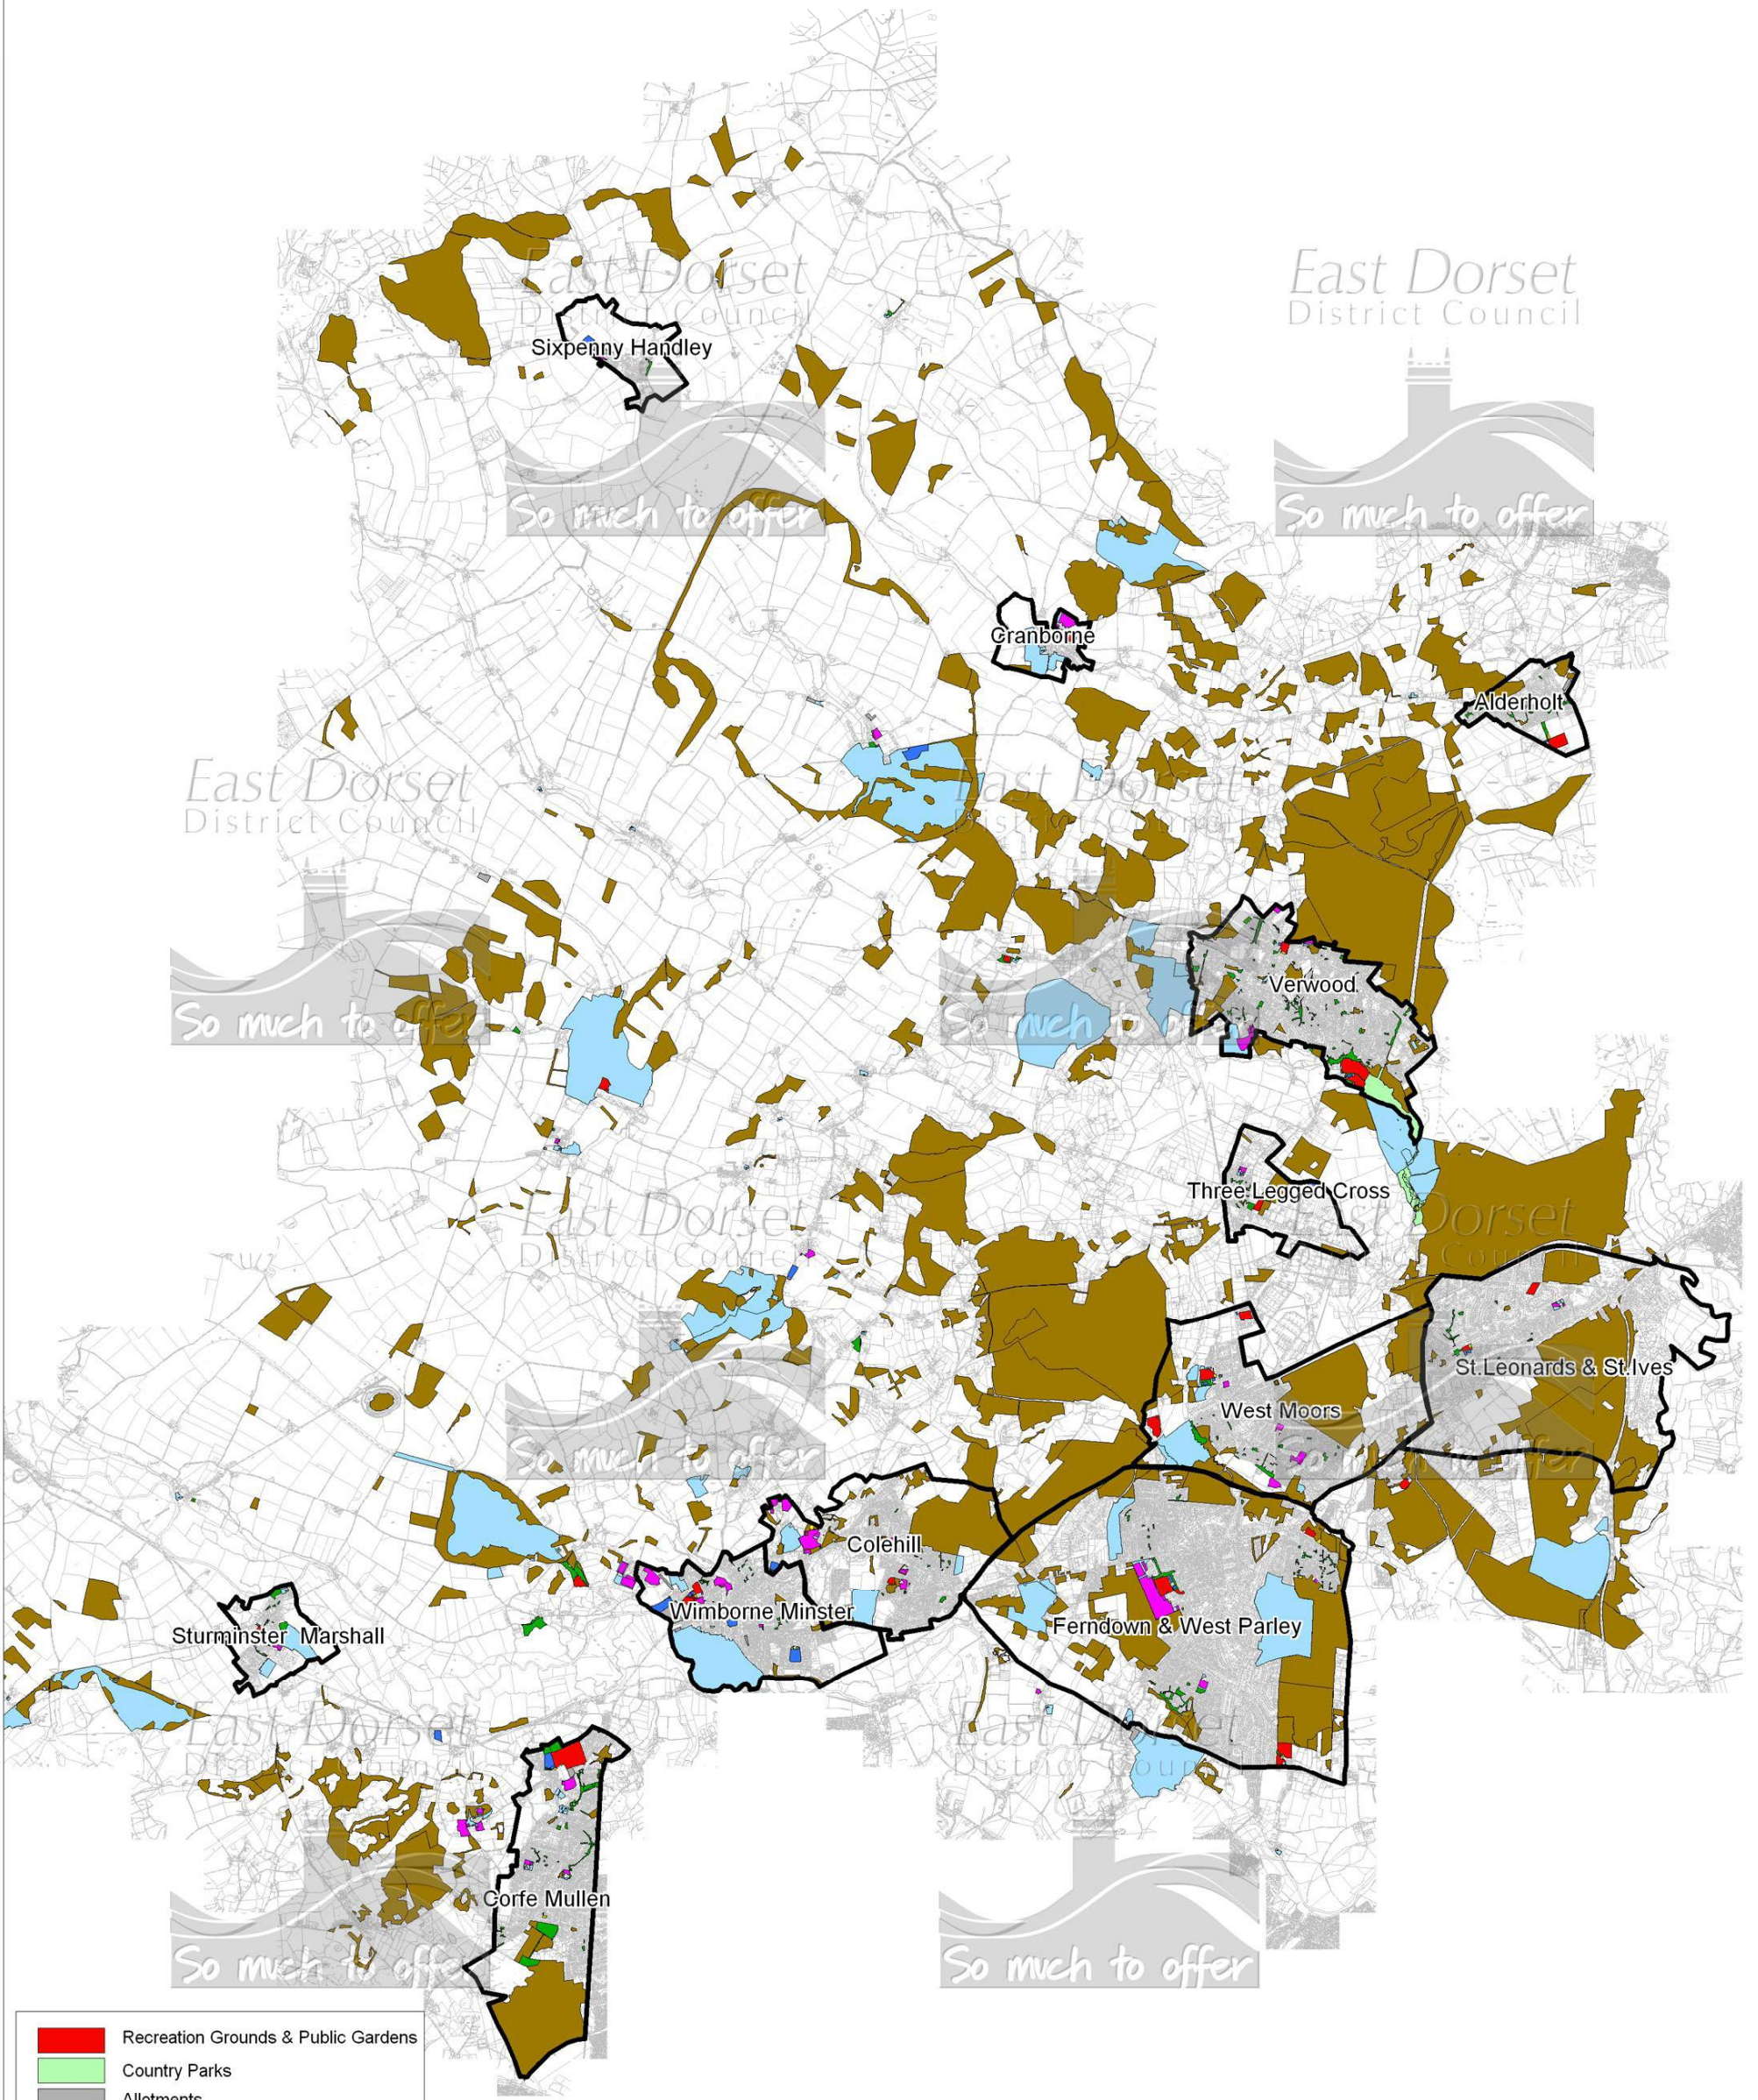

EAST DORSET LOCAL NEEDS AREAS

- Recreation Grounds & Public Gardens
- Country Parks
- Allotments
- Amenity / Informal Green Space
- Other Open Space
- Children & Young People's Space
- Education Outdoor Space
- Natural & Semi-Natural Green Space
- Active Sports Space
- Local Needs Areas

Based upon Ordnance Survey mapping with the permission of the Controller of Her Majesty's Stationery Office © Crown copyright. Unauthorised reproduction infringes Crown copyright and may lead to prosecution or civil proceedings. Licence No. 100024319. 2007.