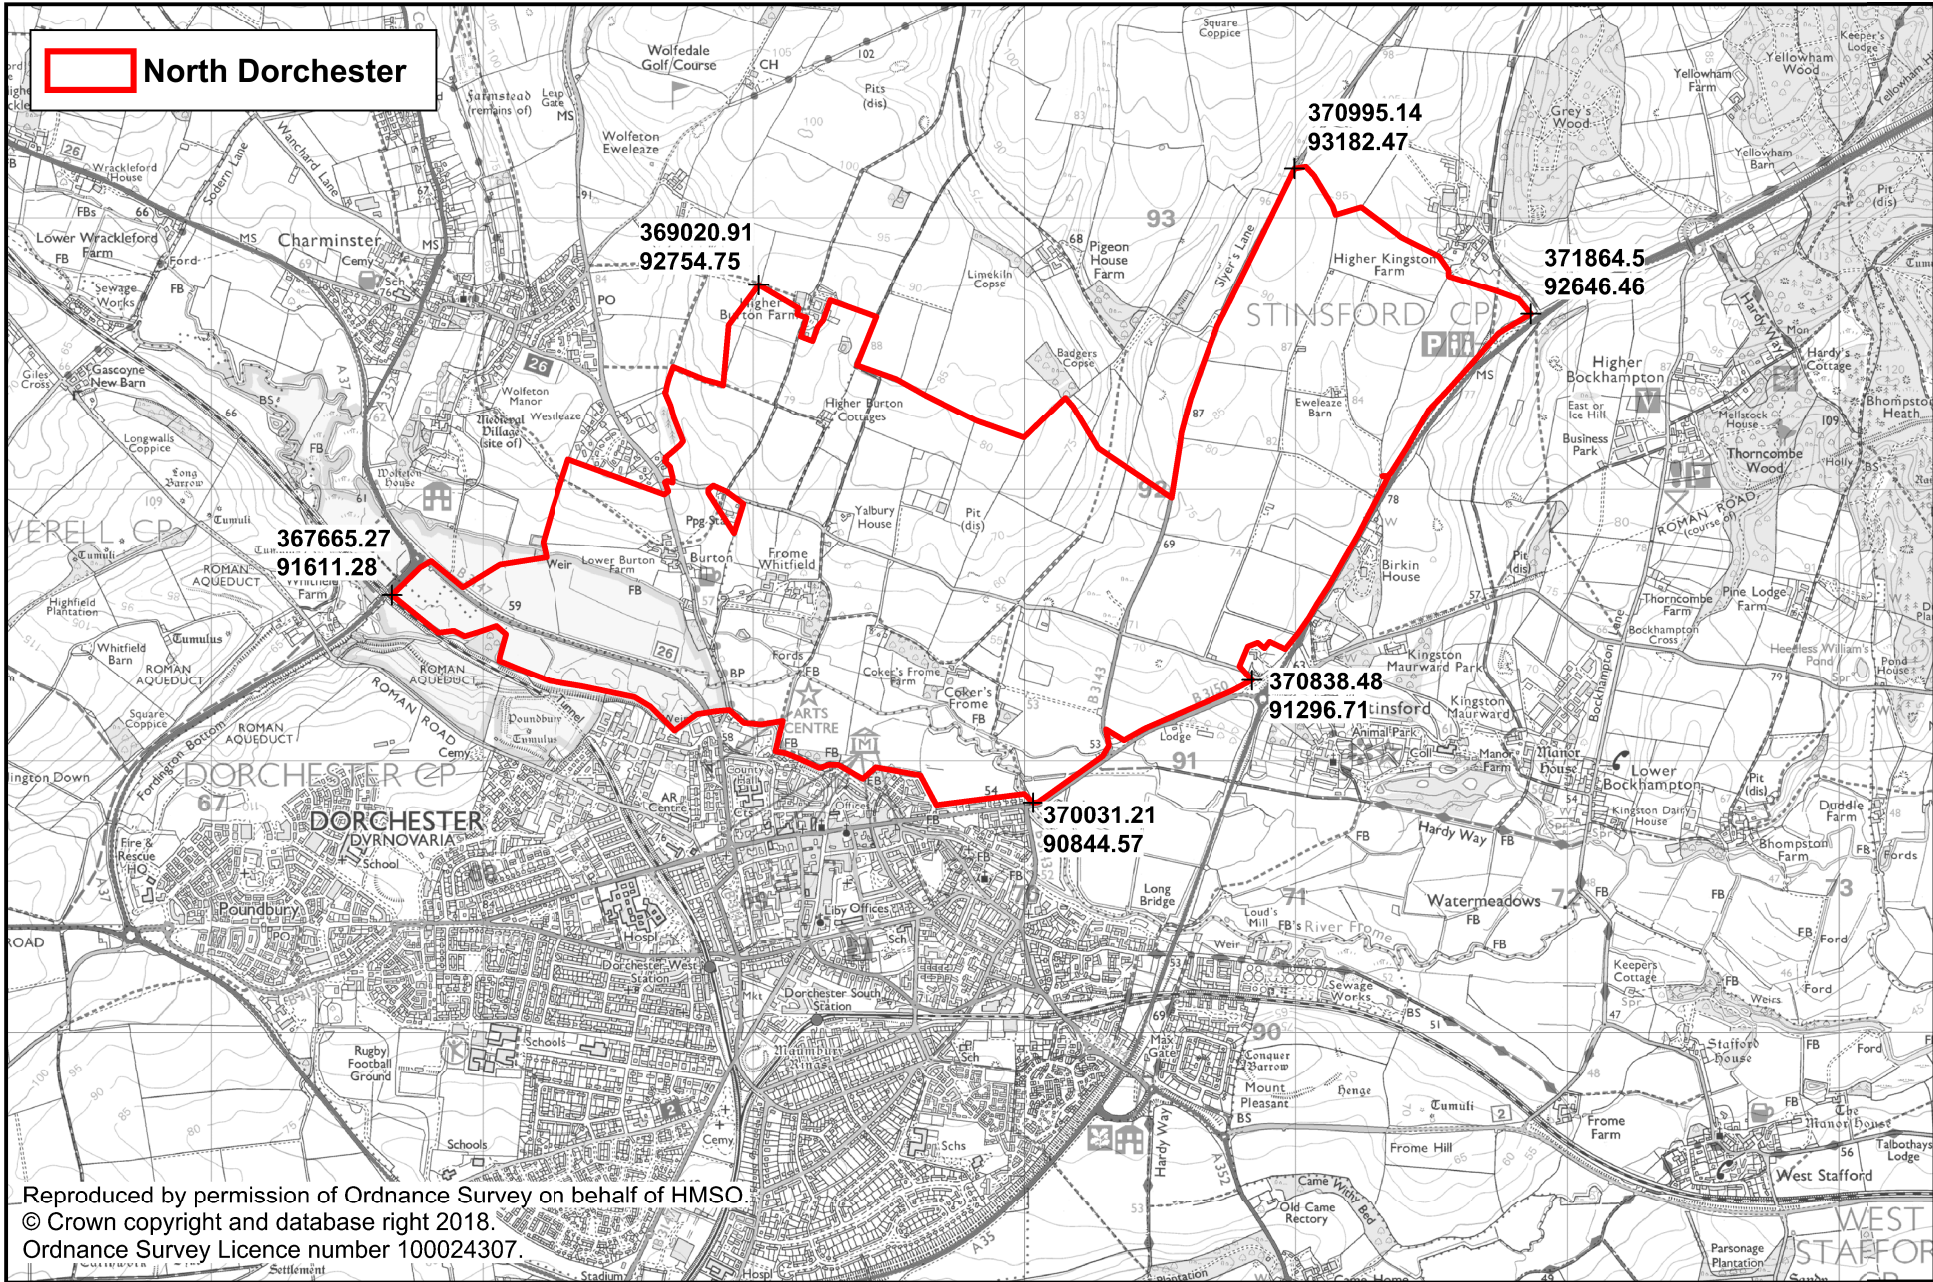

North Dorchester

Reproduced by permission of Ordnance Survey on behalf of HMSO.
© Crown copyright and database right 2018.
Ordnance Survey Licence number 100024307.