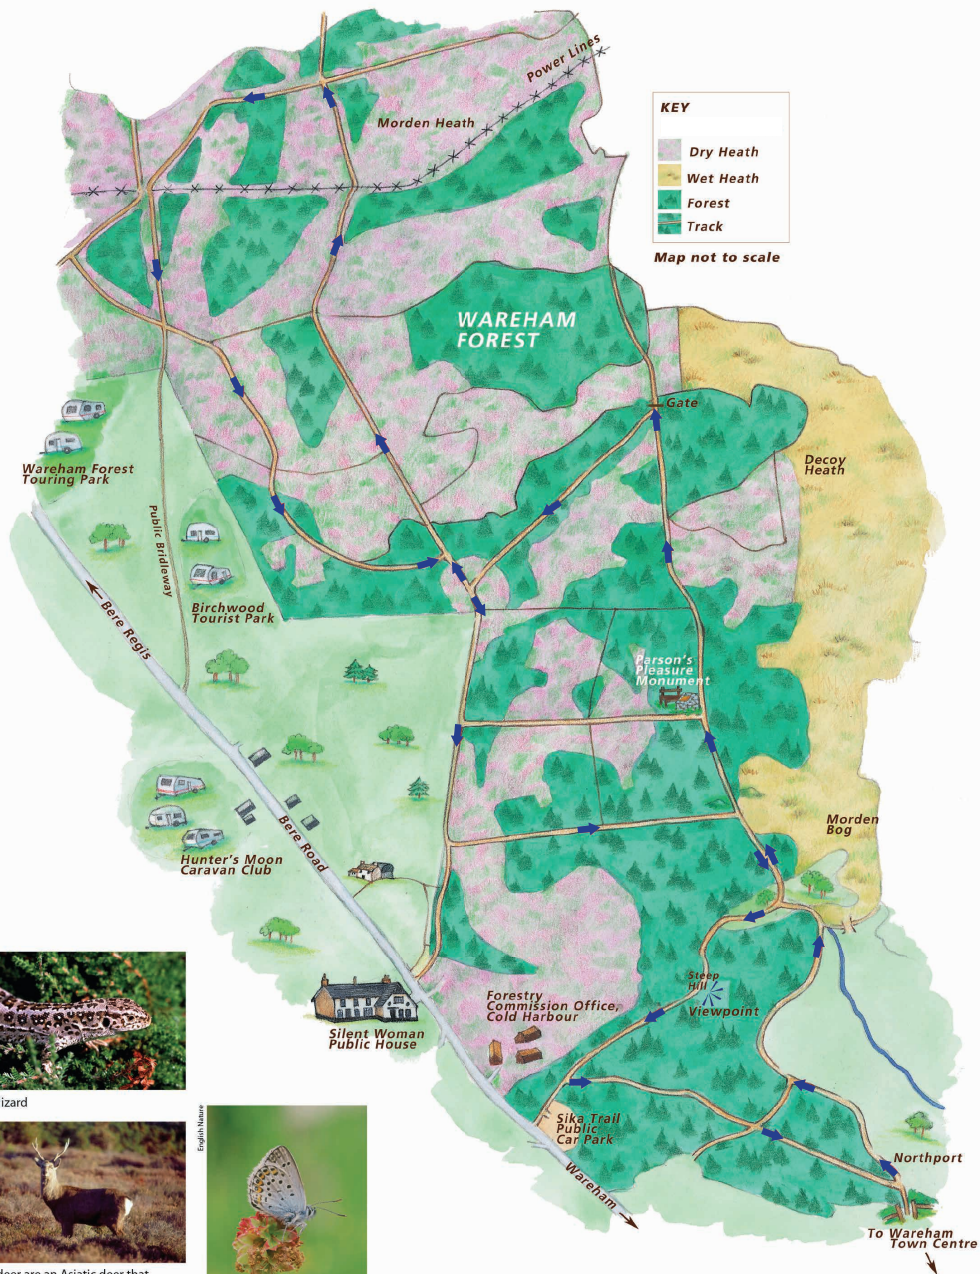

English Nature

THE SIKA CYCLE TRAIL