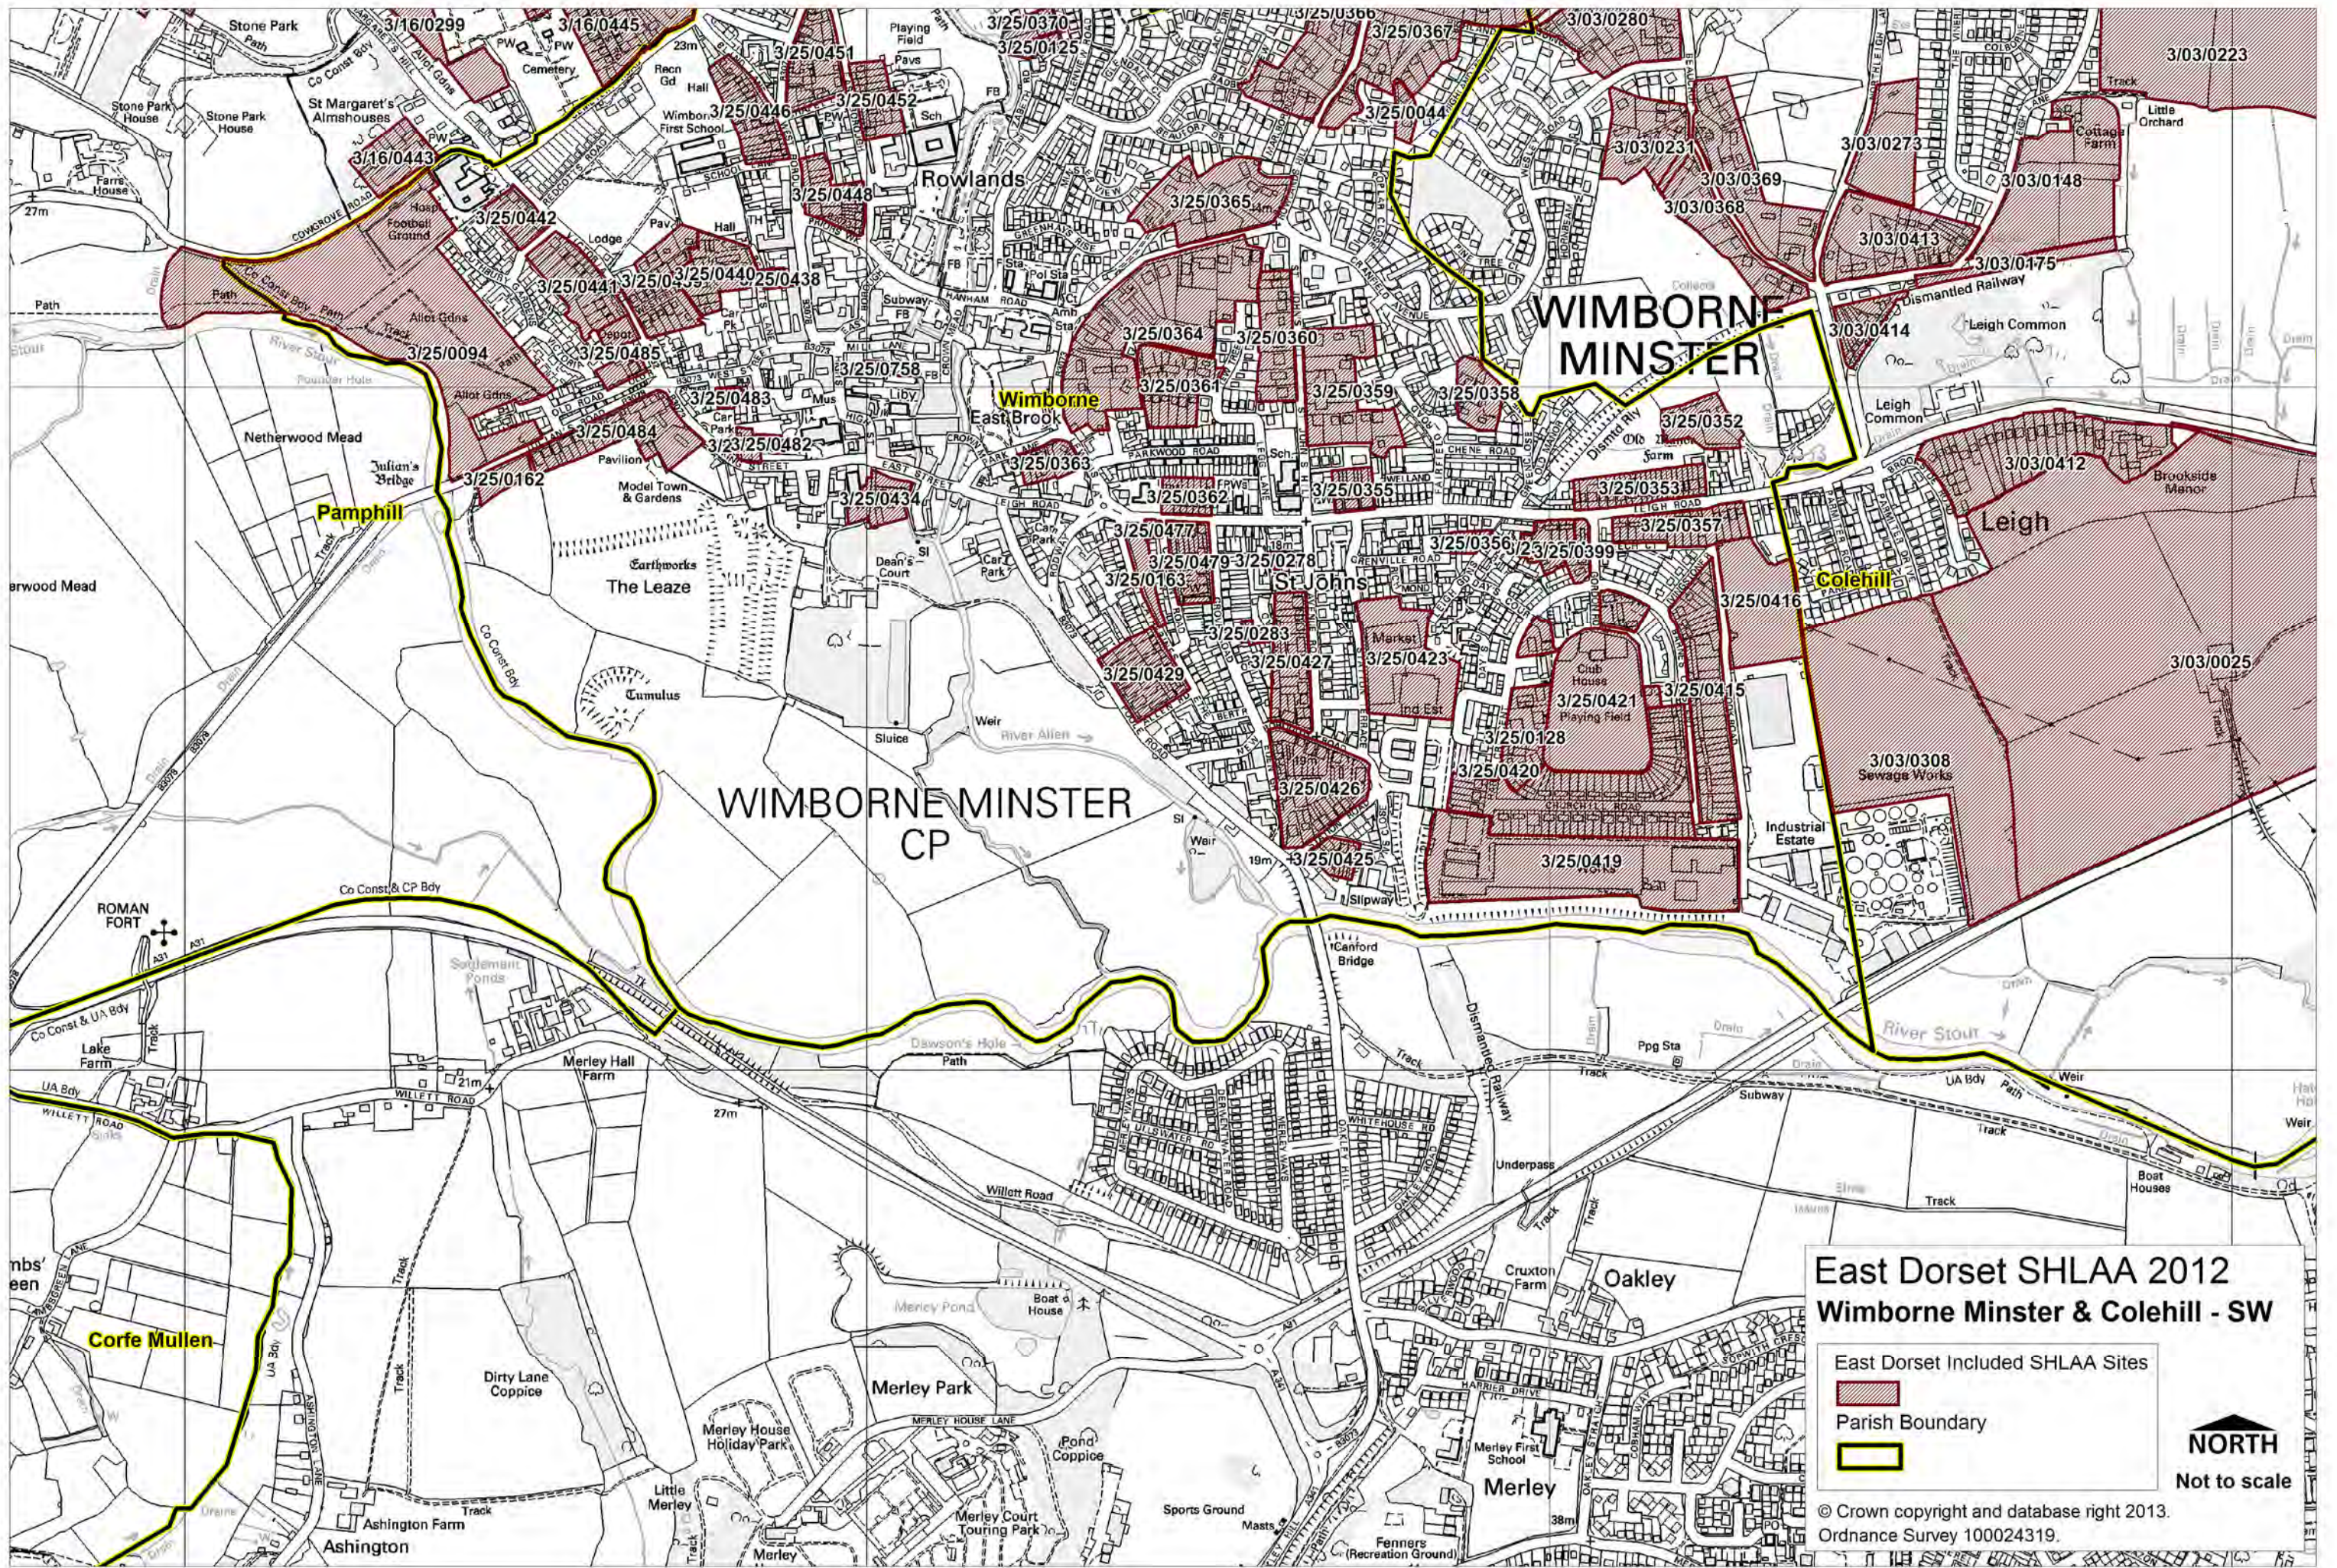

East Dorset SHLAA 2012 Wimborne Minster & Colehill - NW

East Dorset Included SHLAA Sites

Parish Boundary

NORTH

© Crown copyright and database right 2013.
Ordnance Survey 100024319.

East Dorset SHLAA 2012 Wimborne Minster & Colehill - NE

East Dorset Included SHLAA Sites
Parish Boundary
NORTH
Not to scale

© Crown copyright and database right 2013.
Ordnance Survey 100024319.

East Dorset SHLAA 2012
Wimborne Minster & Colehill - SE

East Dorset Included SHLAA Sites
 Parish Boundary

NORTH
 Not to scale

© Crown copyright and database right 2013.
 Ordnance Survey 100024319.

**East Dorset SHLAA 2012
Wimborne Minster & Colehill - SW**

- East Dorset Included SHLAA Sites
- Parish Boundary

NORTH
Not to scale

© Crown copyright and database right 2013.
Ordnance Survey 100024319.