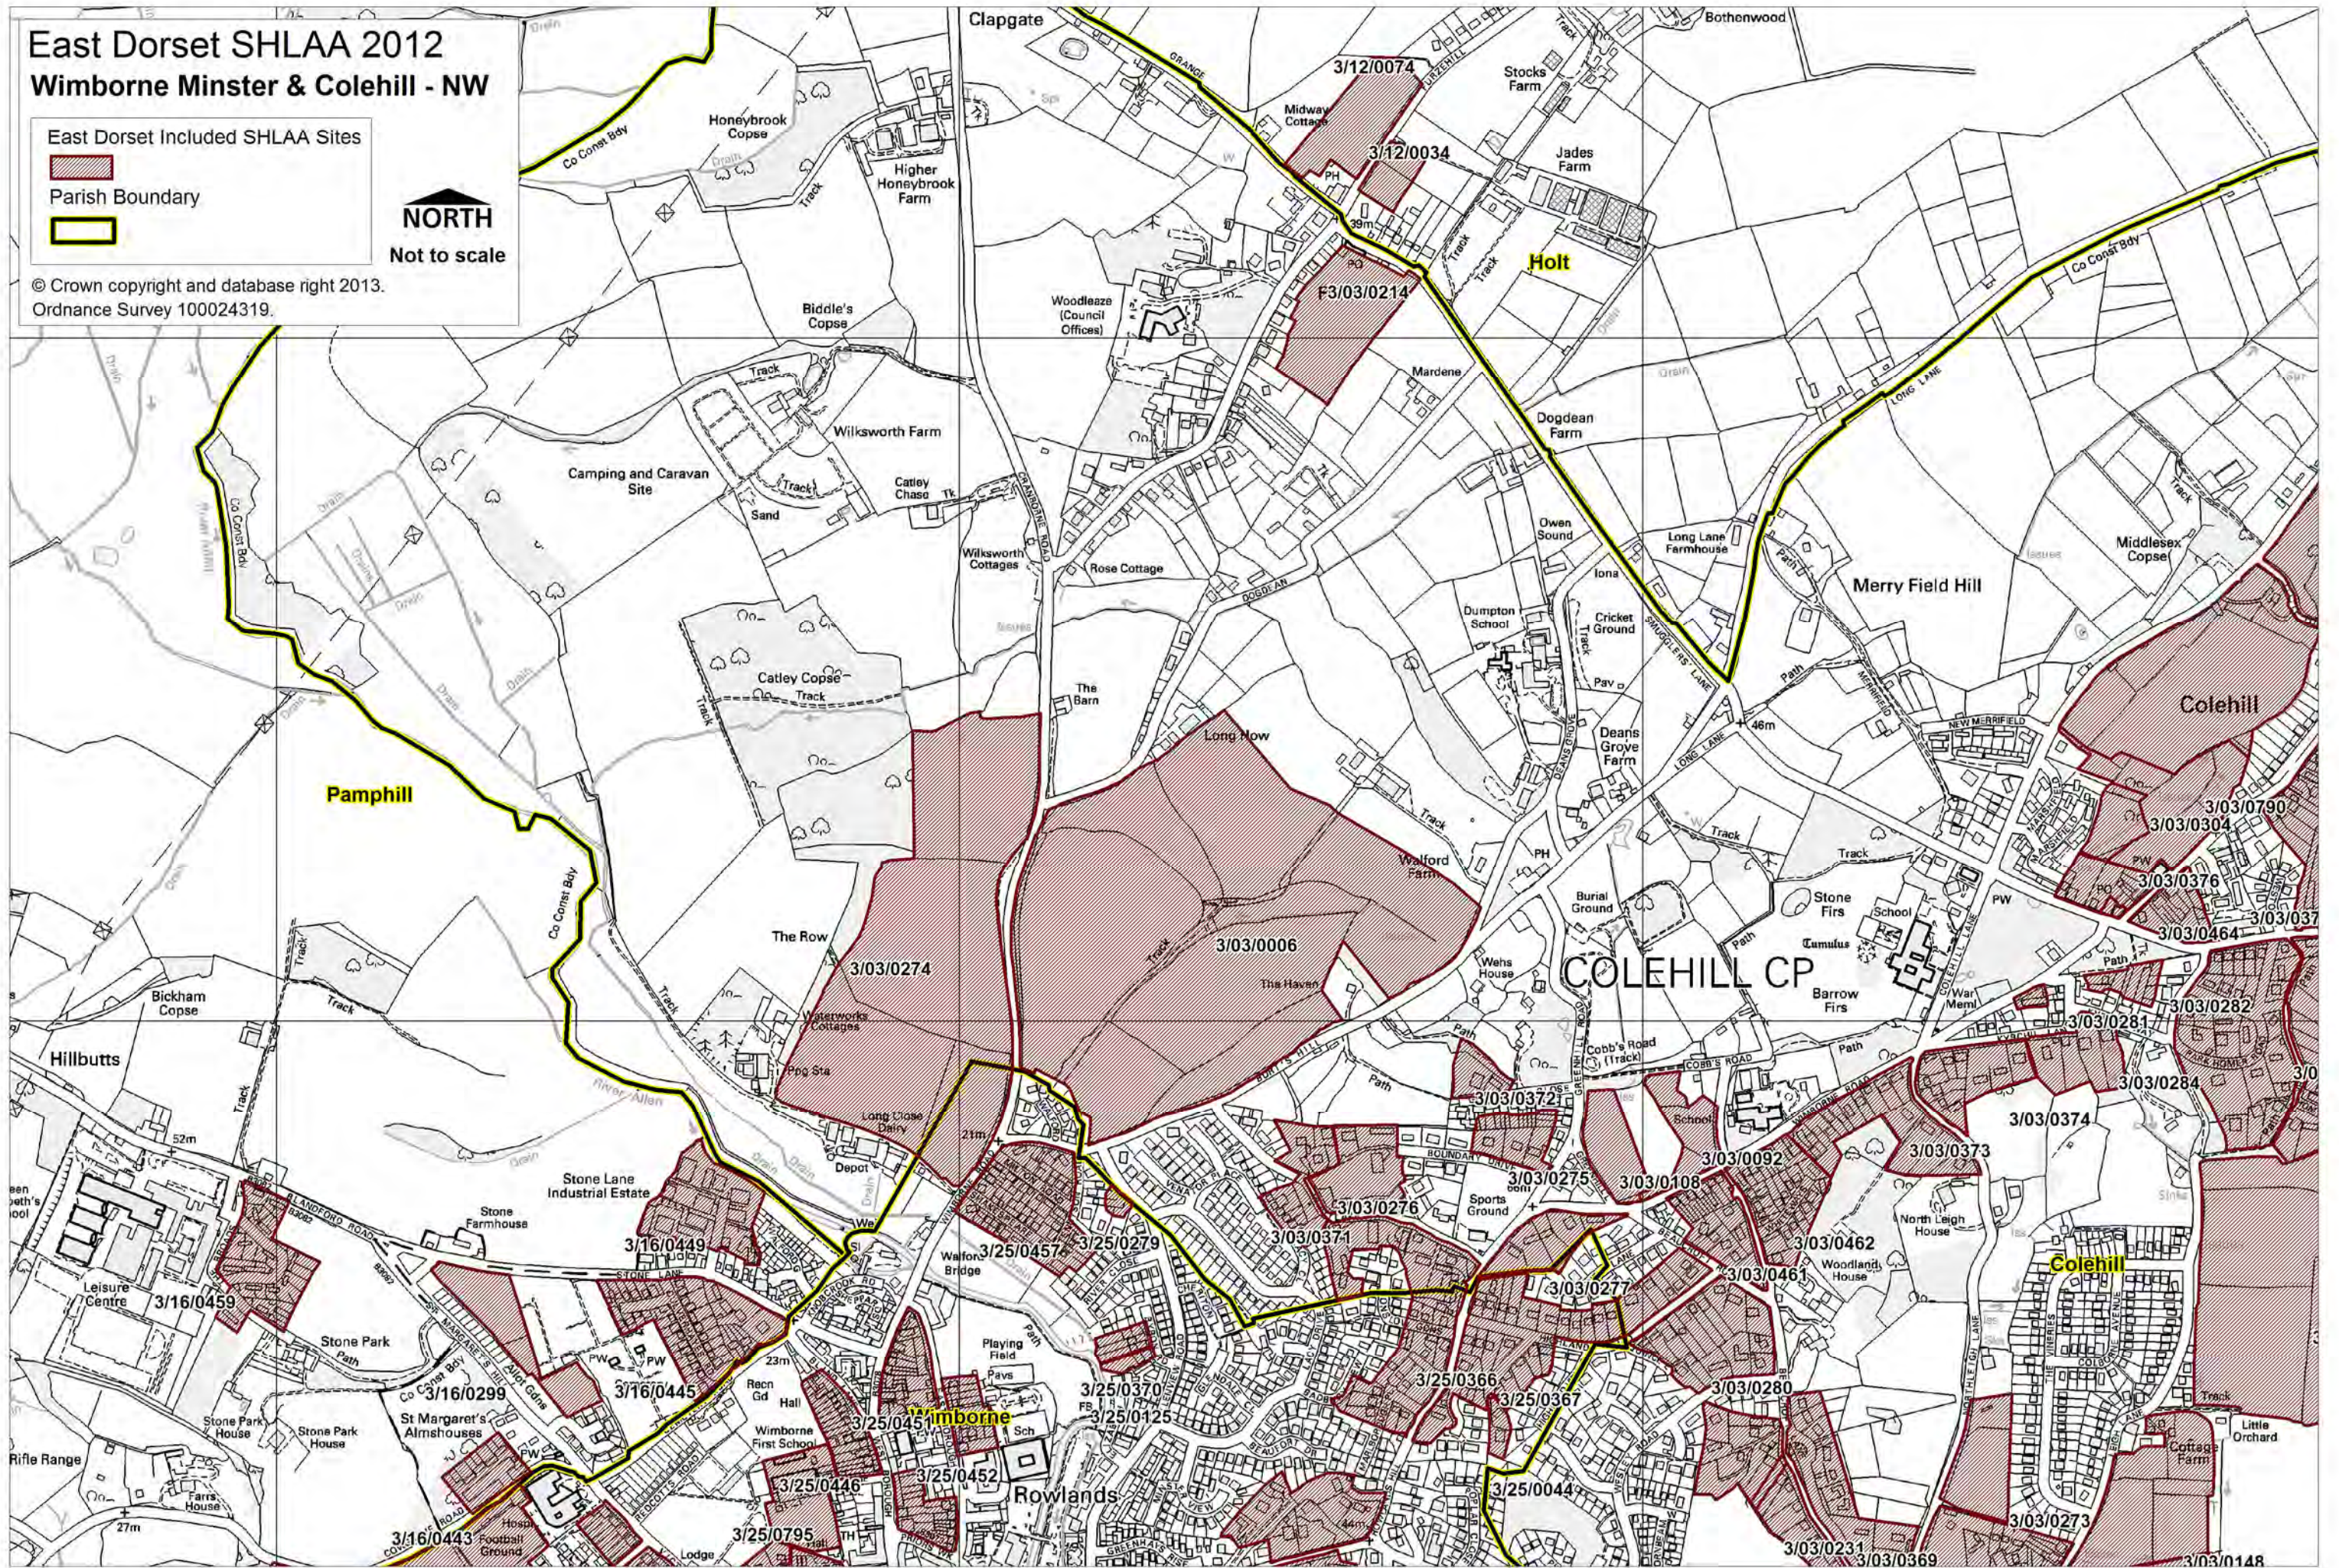

East Dorset SHLAA 2012 Wimborne Minster & Colehill - NW

East Dorset Included SHLAA Sites

Parish Boundary

NORTH

© Crown copyright and database right 2013.
Ordnance Survey 100024319.

East Dorset SHLAA 2012 Wimborne Minster & Colehill - NE

East Dorset Included SHLAA Sites
Parish Boundary
NORTH
Not to scale

© Crown copyright and database right 2013.
Ordnance Survey 100024319.

East Dorset SHLAA 2012
Wimborne Minster & Colehill - SE

East Dorset Included SHLAA Sites
 Parish Boundary

NORTH
 Not to scale

© Crown copyright and database right 2013.
 Ordnance Survey 100024319.

**East Dorset SHLAA 2012
Wimborne Minster & Colehill - SW**

- East Dorset Included SHLAA Sites
- Parish Boundary

NORTH
Not to scale

© Crown copyright and database right 2013.
Ordnance Survey 100024319.