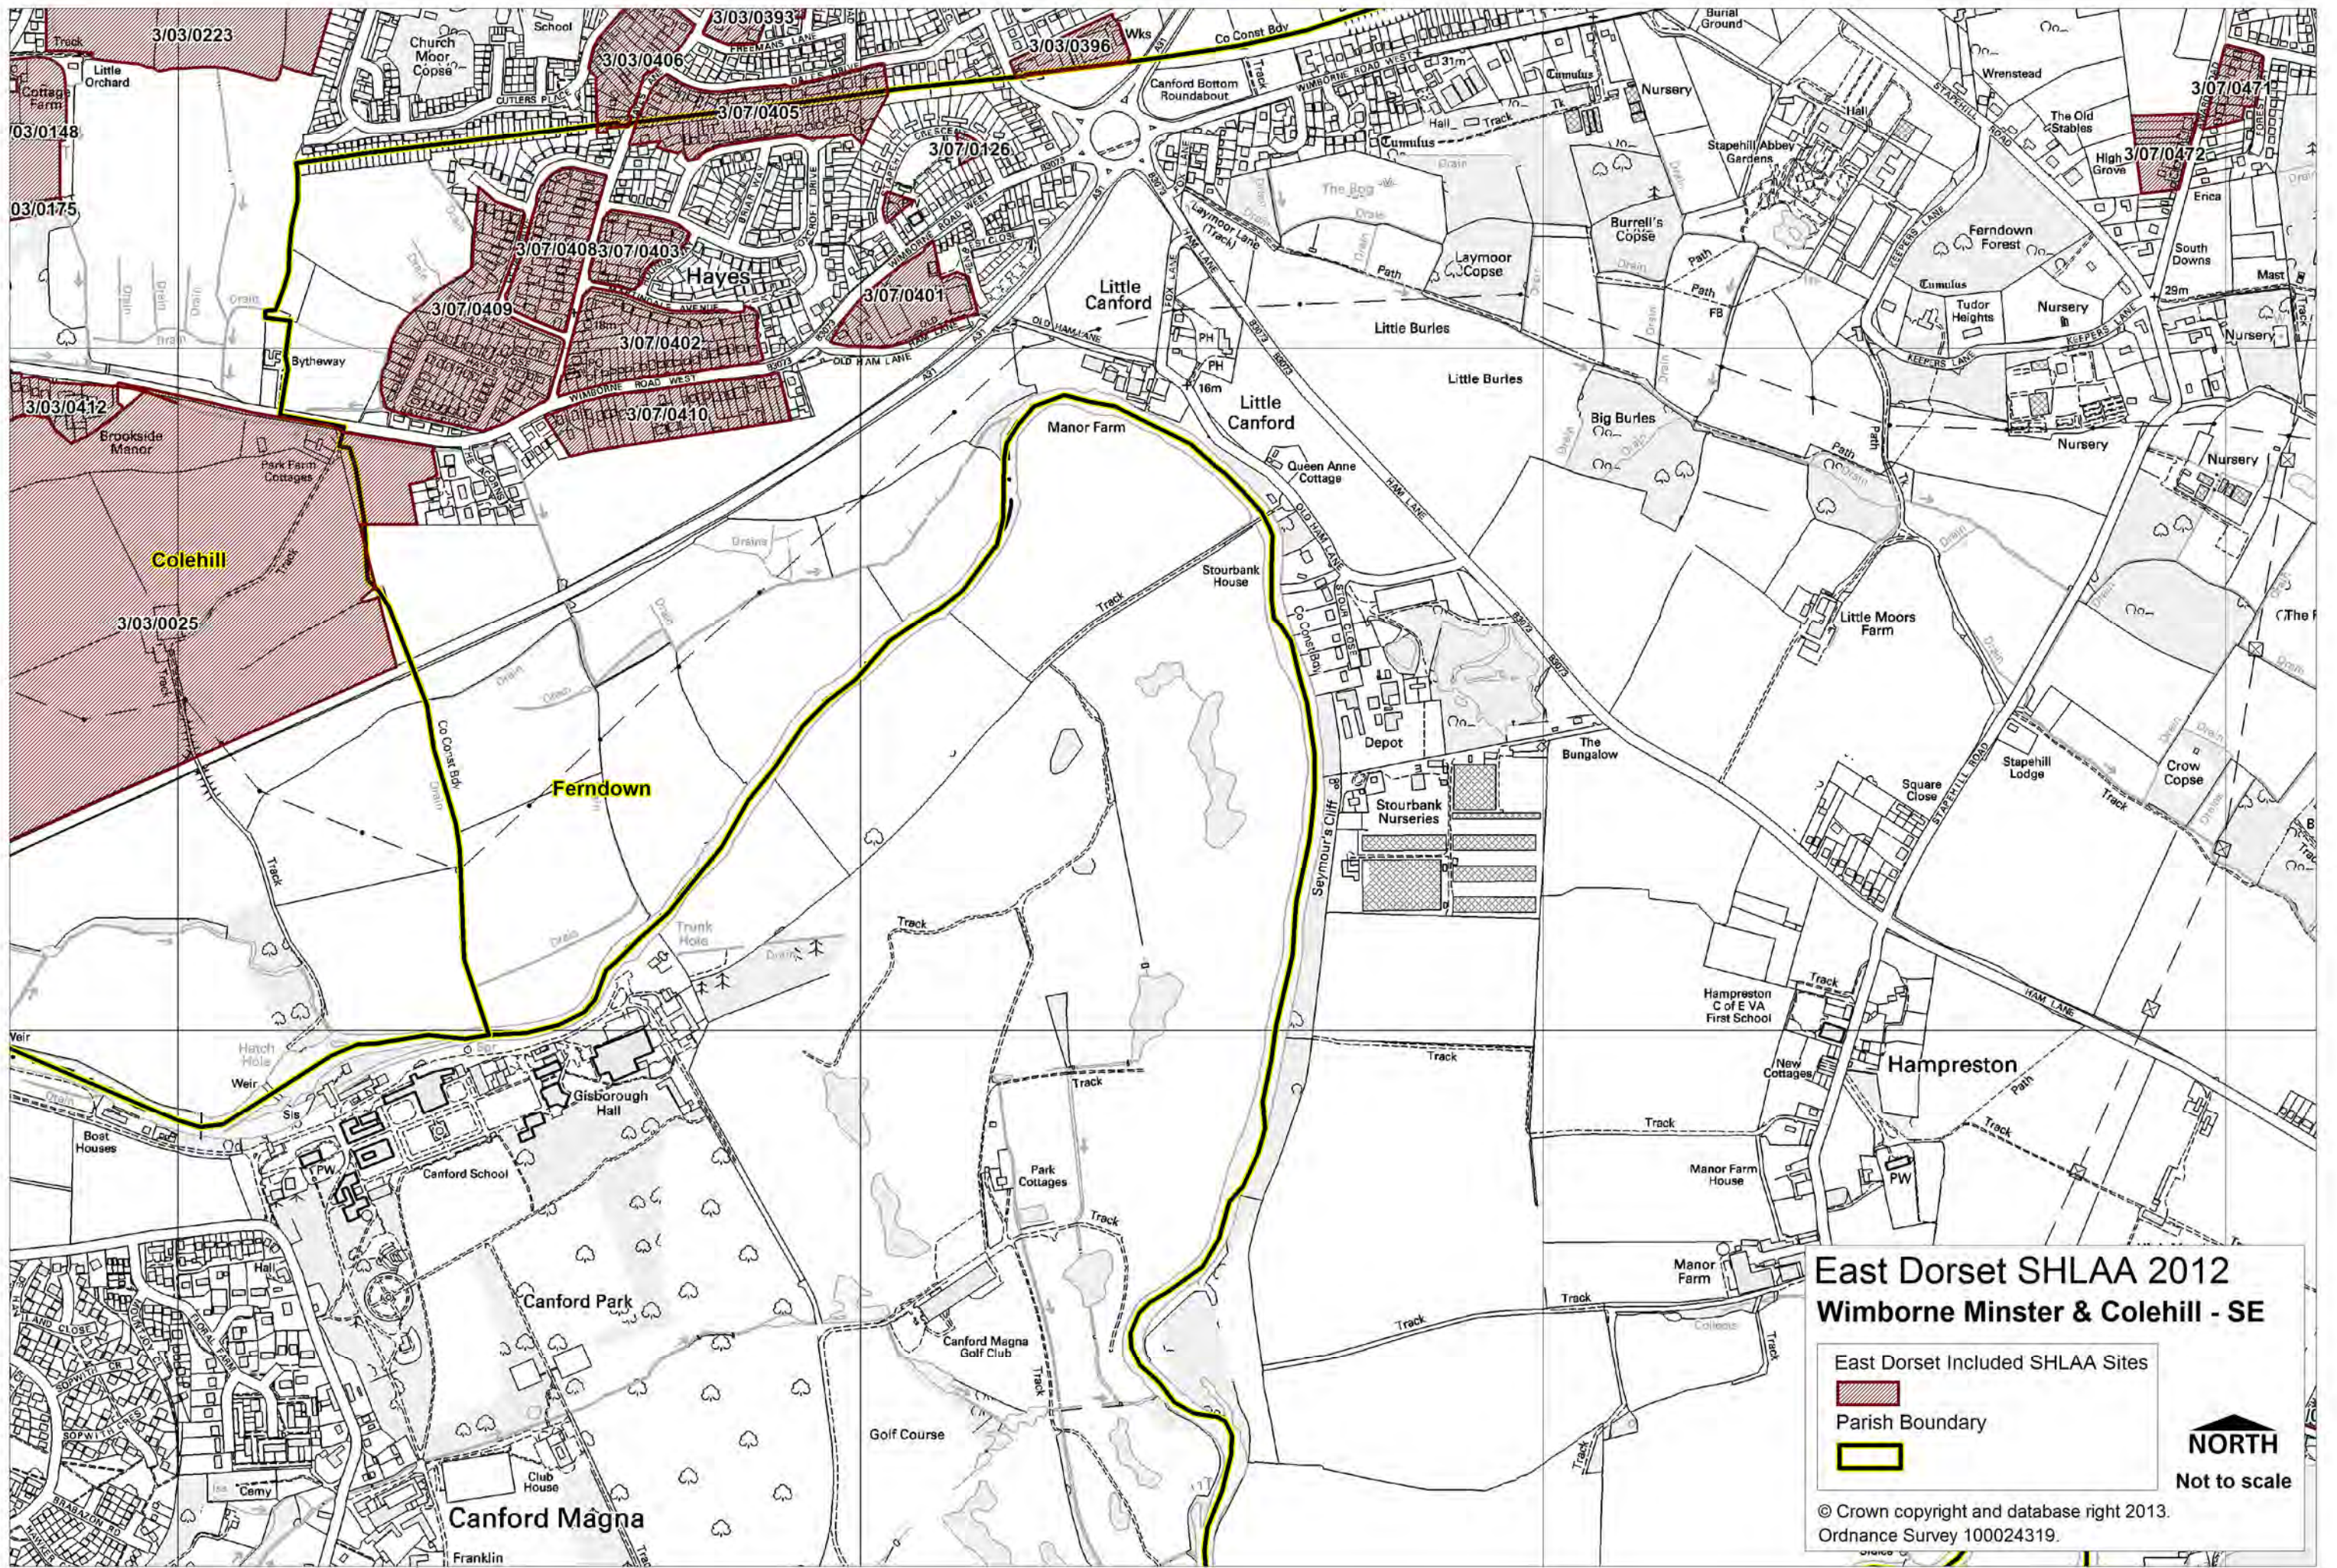

East Dorset SHLAA 2012 Wimborne Minster & Colehill - NW

East Dorset Included SHLAA Sites

Parish Boundary

NORTH

© Crown copyright and database right 2013.
Ordnance Survey 100024319.

East Dorset SHLAA 2012 Wimborne Minster & Colehill - NE

East Dorset Included SHLAA Sites
Parish Boundary
NORTH
Not to scale

© Crown copyright and database right 2013.
Ordnance Survey 100024319.

East Dorset SHLAA 2012
Wimborne Minster & Colehill - SE

East Dorset Included SHLAA Sites
 Parish Boundary

NORTH
 Not to scale

© Crown copyright and database right 2013.
 Ordnance Survey 100024319.

**East Dorset SHLAA 2012
Wimborne Minster & Colehill - SW**

- East Dorset Included SHLAA Sites
- Parish Boundary

NORTH
Not to scale

© Crown copyright and database right 2013.
Ordnance Survey 100024319.