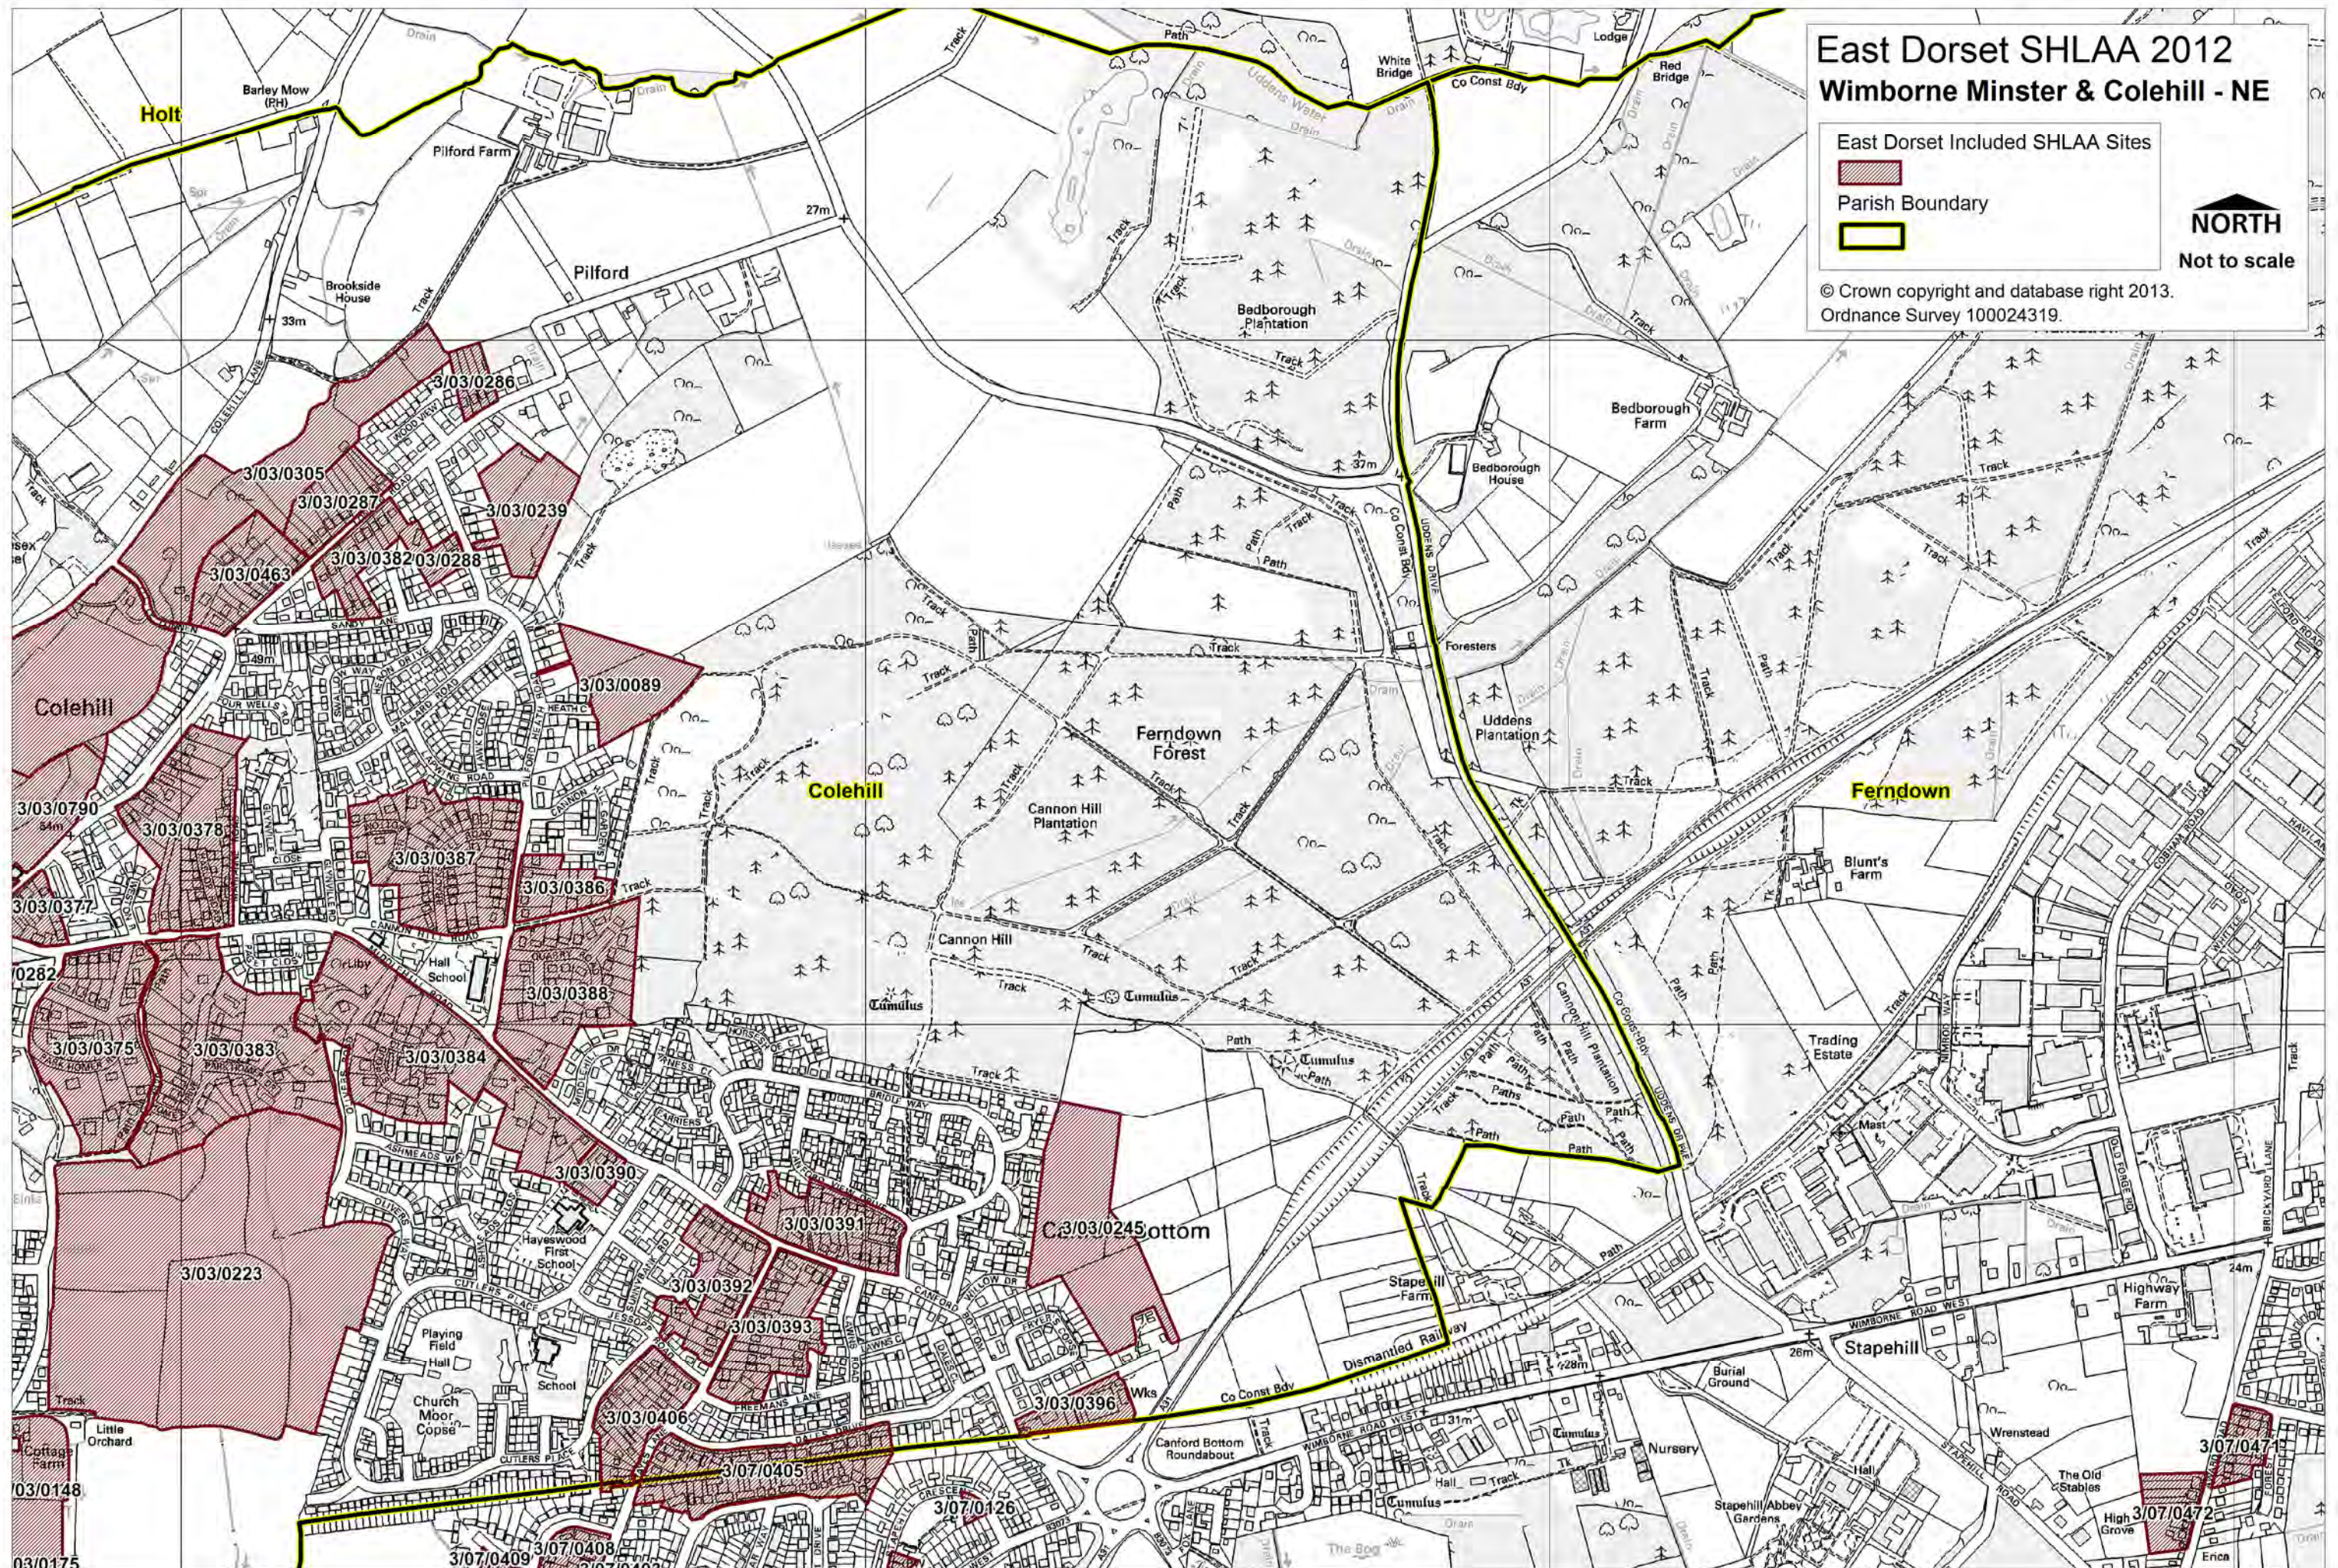

East Dorset SHLAA 2012 Wimborne Minster & Colehill - NW

East Dorset Included SHLAA Sites

Parish Boundary

NORTH

© Crown copyright and database right 2013.
Ordnance Survey 100024319.

East Dorset SHLAA 2012 Wimborne Minster & Colehill - NE

East Dorset Included SHLAA Sites
Parish Boundary
NORTH
Not to scale

© Crown copyright and database right 2013.
Ordnance Survey 100024319.

East Dorset SHLAA 2012
Wimborne Minster & Colehill - SE

East Dorset Included SHLAA Sites
 Parish Boundary

NORTH
 Not to scale

© Crown copyright and database right 2013.
 Ordnance Survey 100024319.

**East Dorset SHLAA 2012
Wimborne Minster & Colehill - SW**

- East Dorset Included SHLAA Sites
- Parish Boundary

NORTH
Not to scale

© Crown copyright and database right 2013.
Ordnance Survey 100024319.