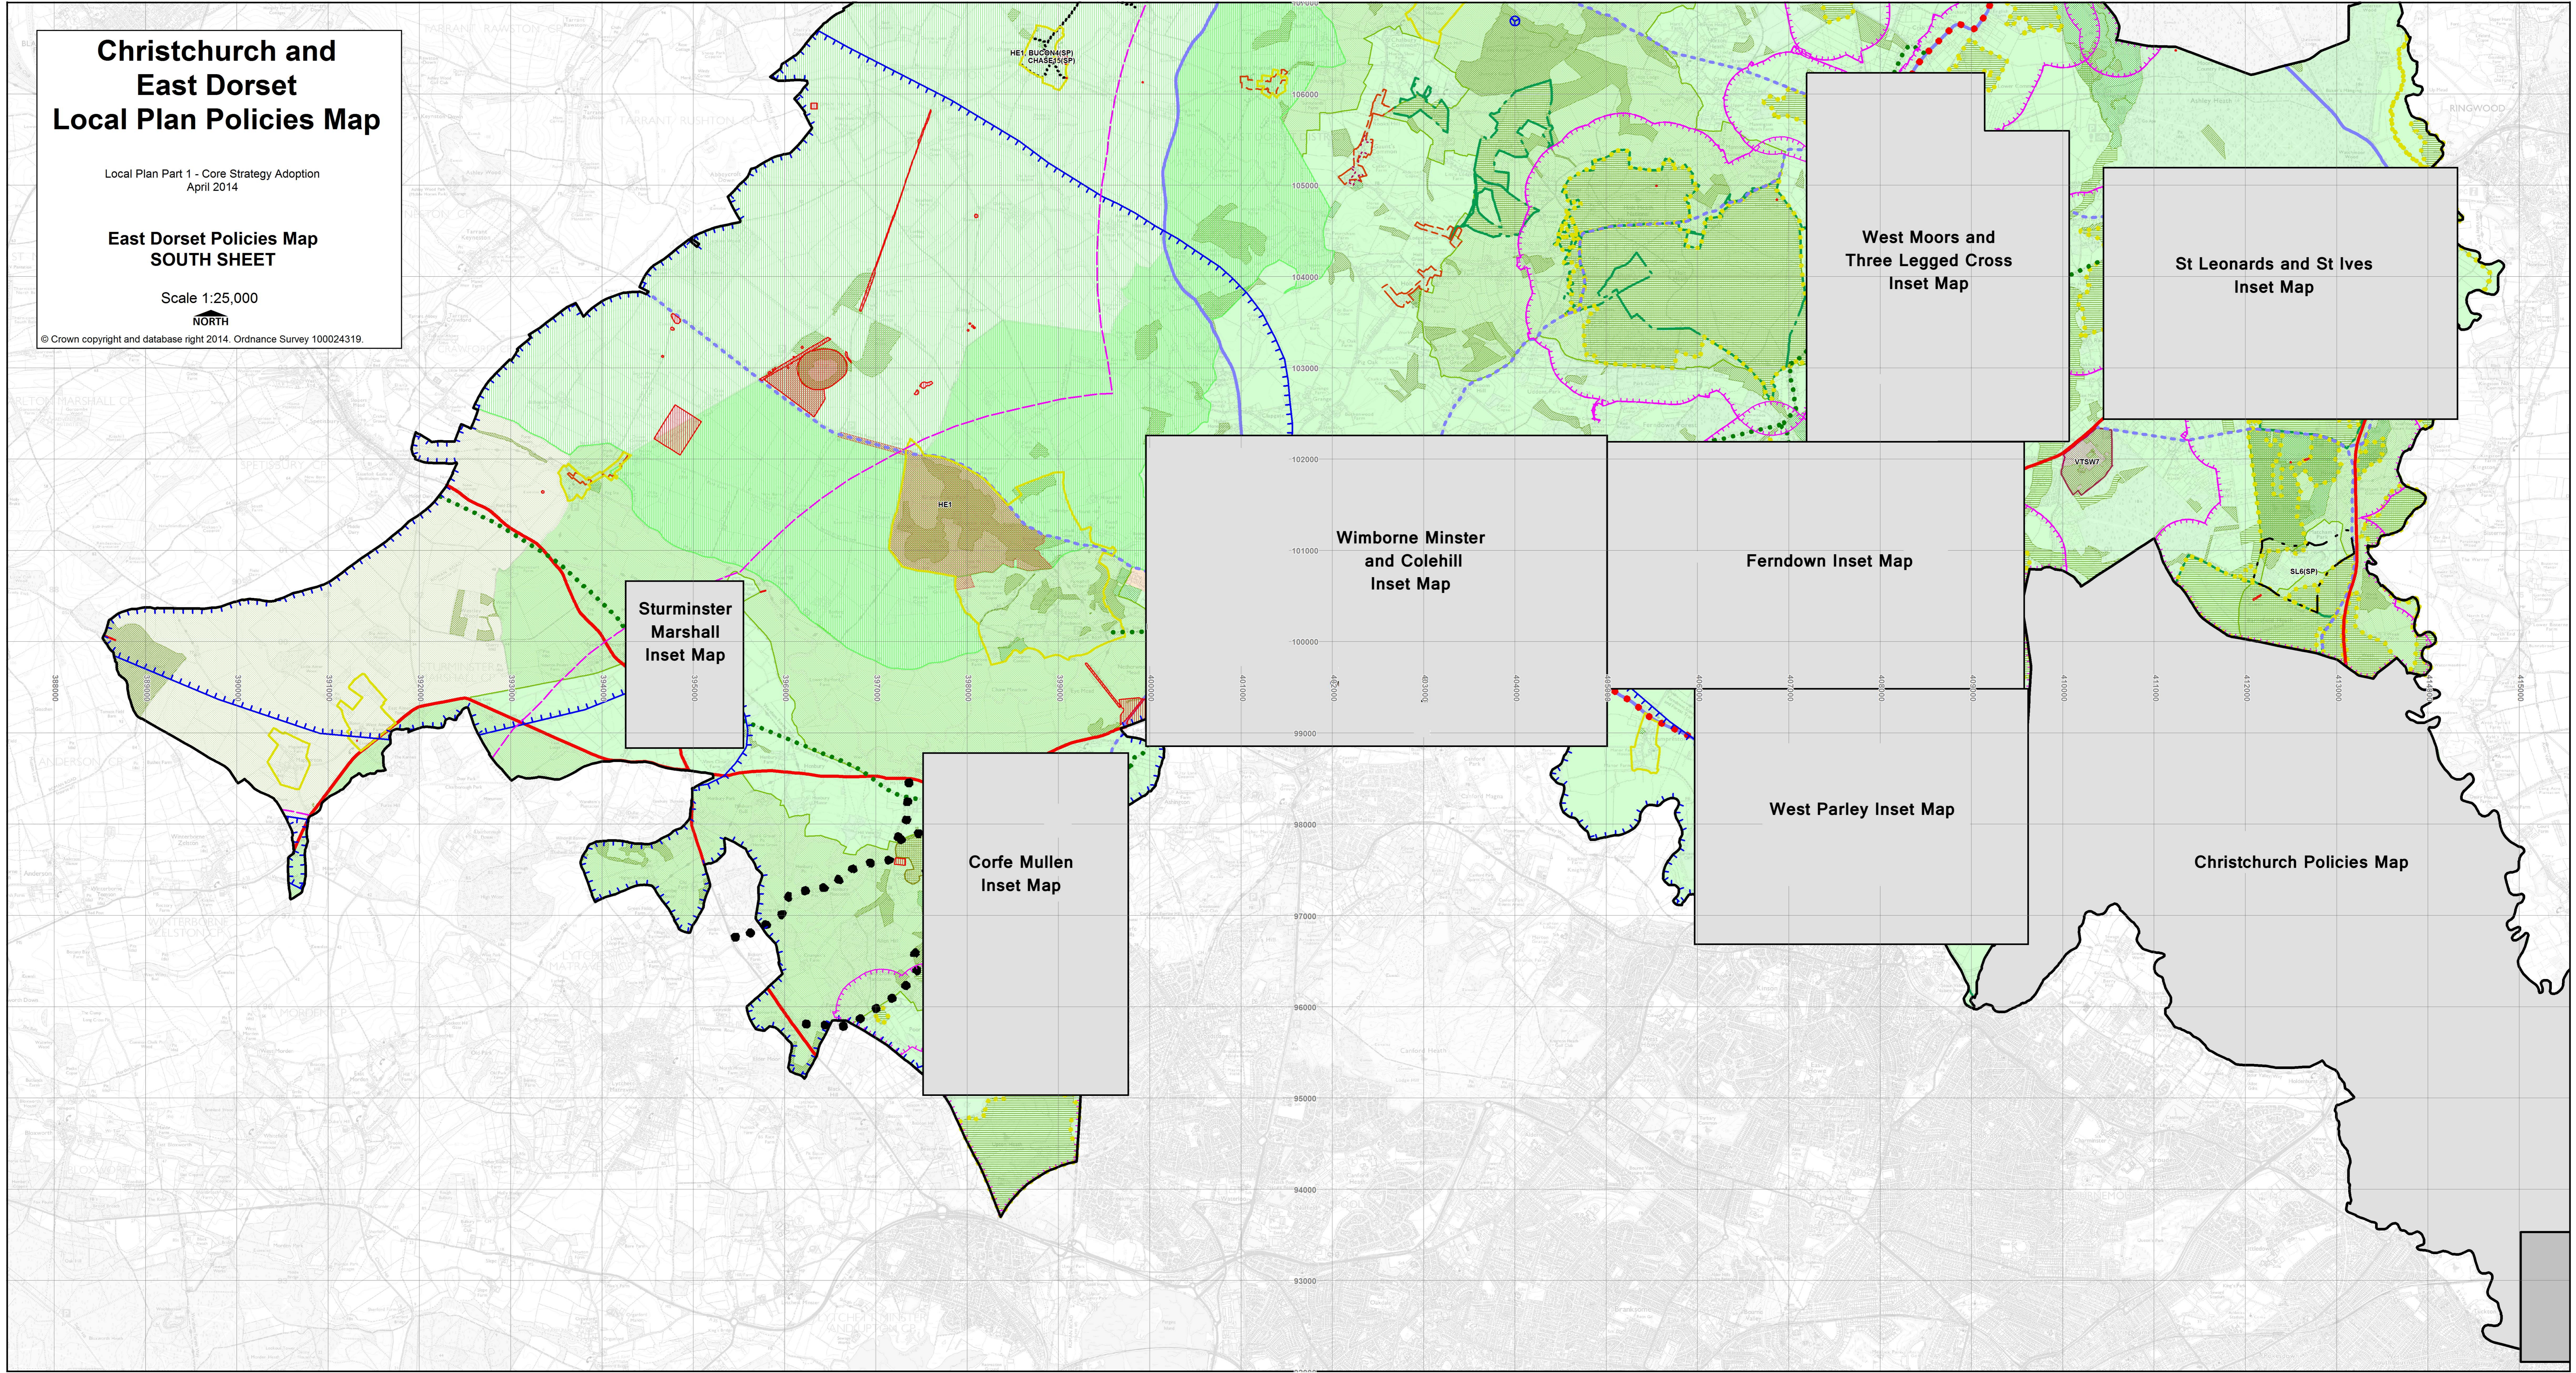

Christchurch and East Dorset Local Plan Policies Map

Local Plan Part 1 - Core Strategy Adoption
April 2014

East Dorset Policies Map SOUTH SHEET

Scale 1:25,000
NORTH

© Crown copyright and database right 2014. Ordnance Survey 100024319.

**Sturminster
Marshall
Inset Map**

**Corfe Mullen
Inset Map**

**Wimborne Minster
and Colehill
Inset Map**

Ferndown Inset Map

West Parley Inset Map

**West Moors and
Three Legged Cross
Inset Map**

**St Leonards and St Ives
Inset Map**

Christchurch Policies Map