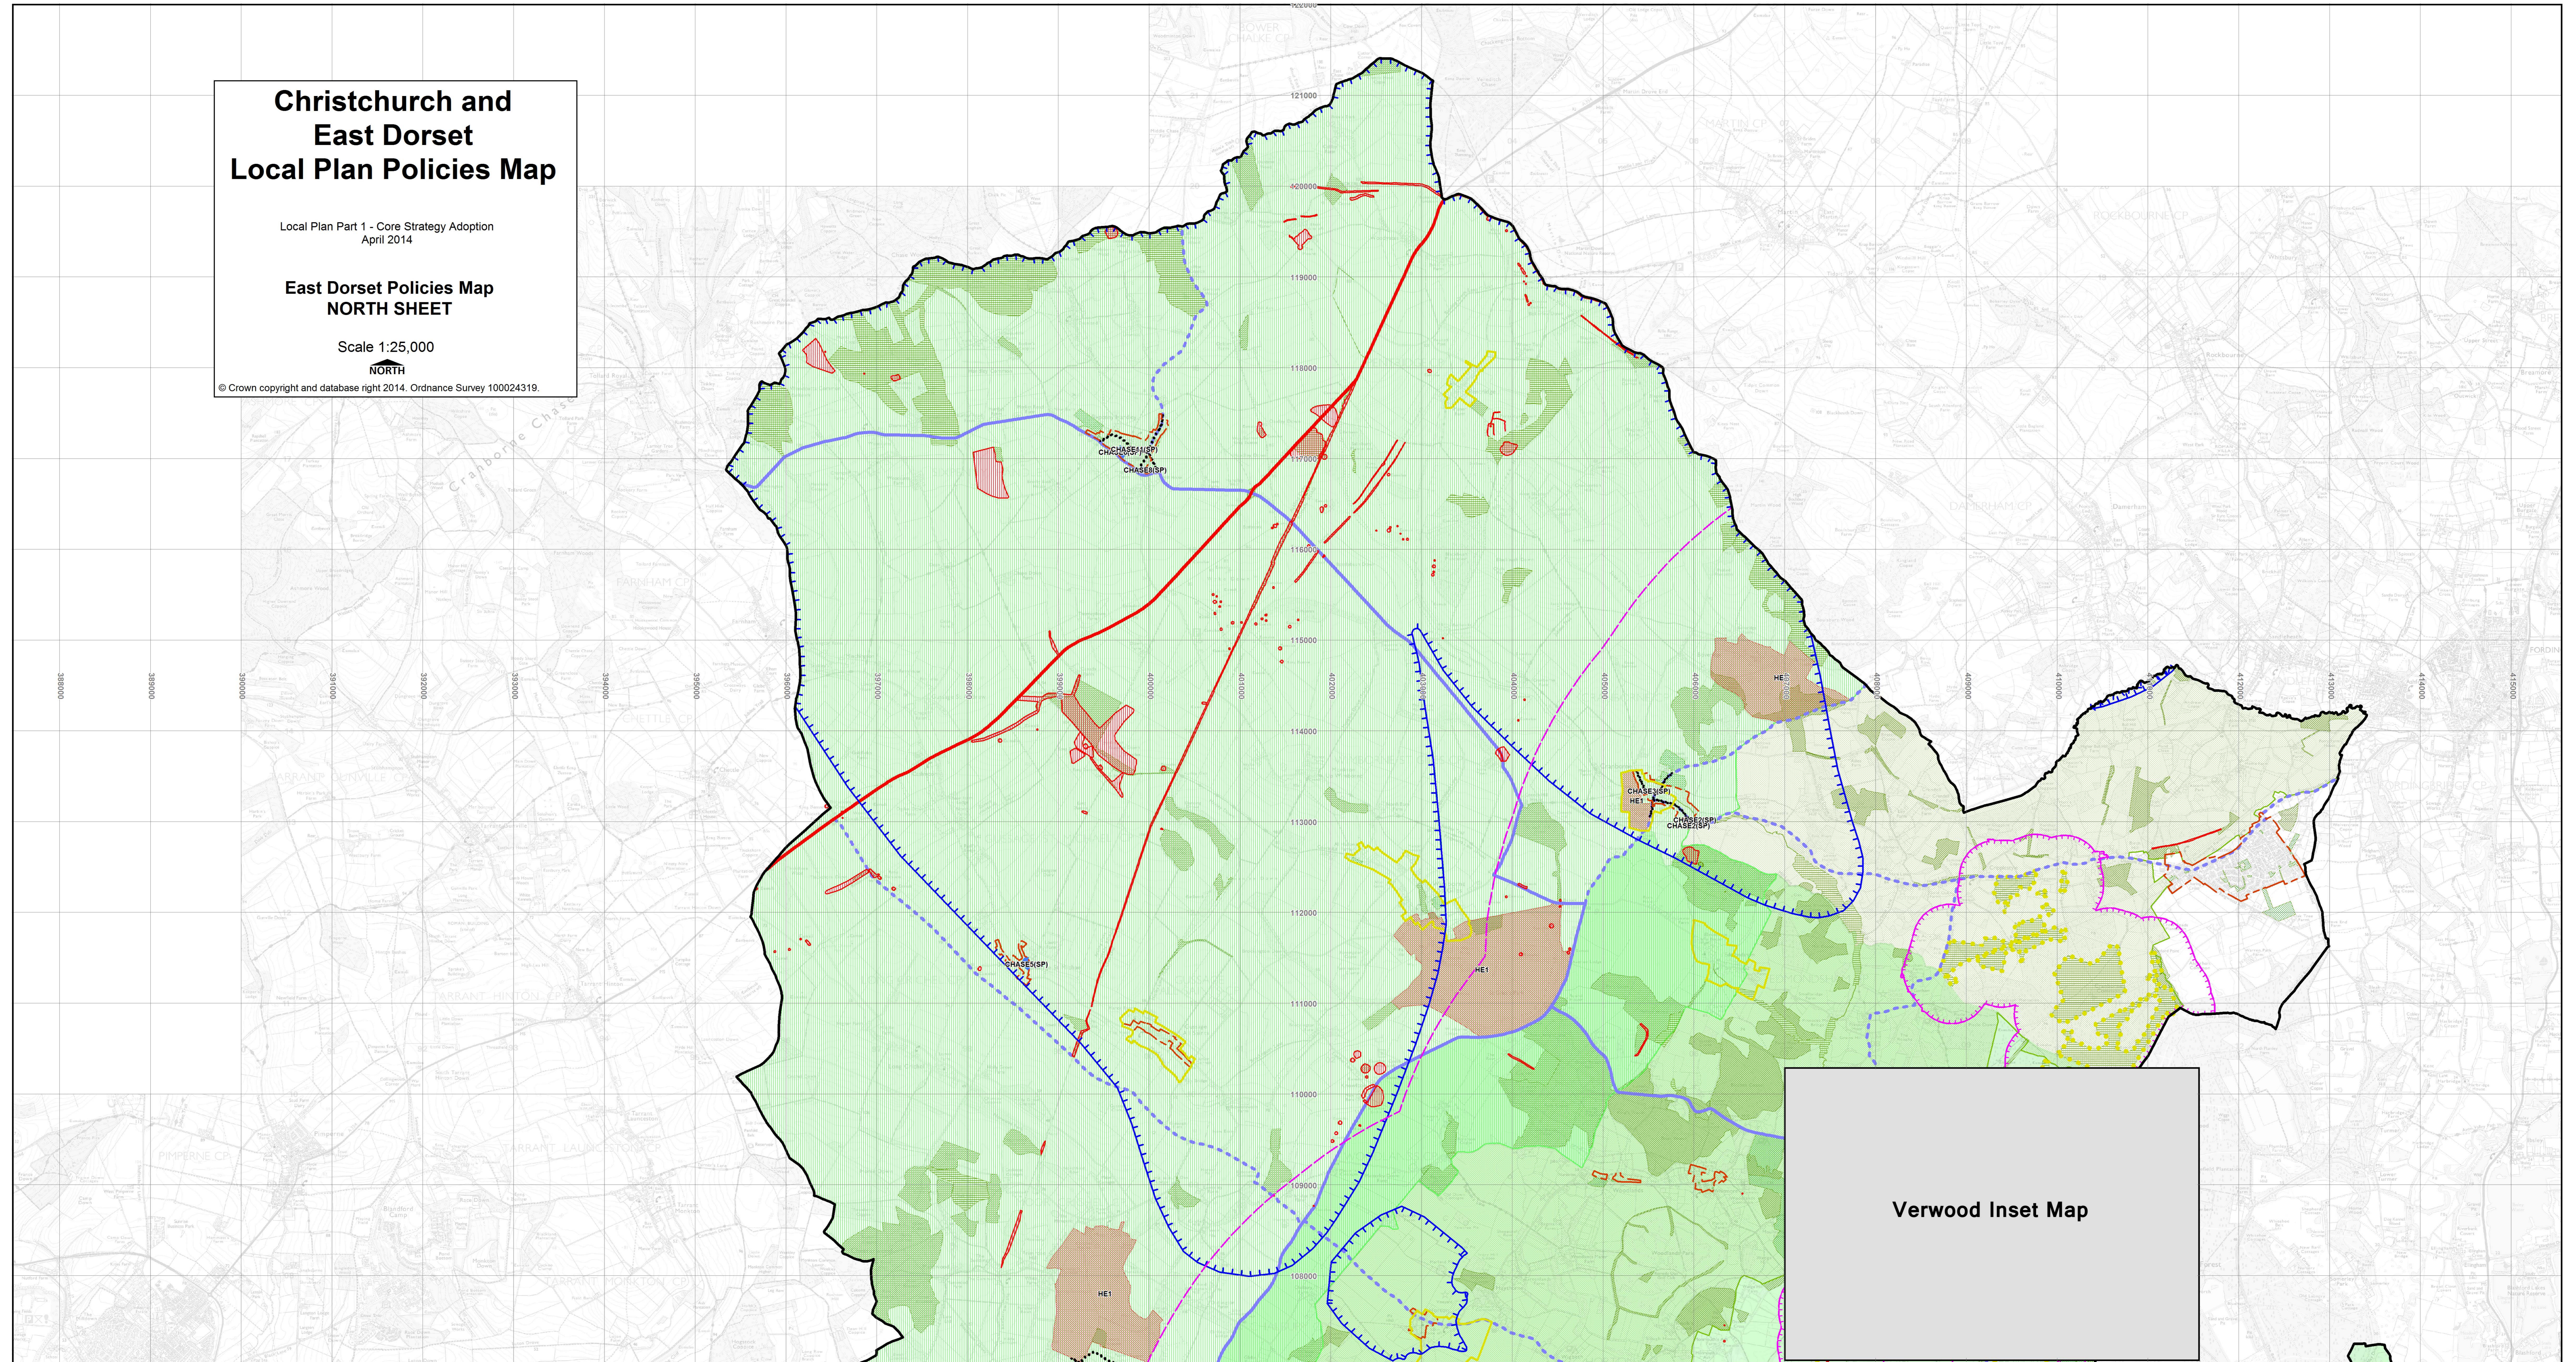

# Christchurch and East Dorset Local Plan Policies Map

Local Plan Part 1 - Core Strategy Adoption  
April 2014

## East Dorset Policies Map NORTH SHEET

Scale 1:25,000

© Crown copyright and database right 2014. Ordnance Survey 100024319.

Verwood Inset Map