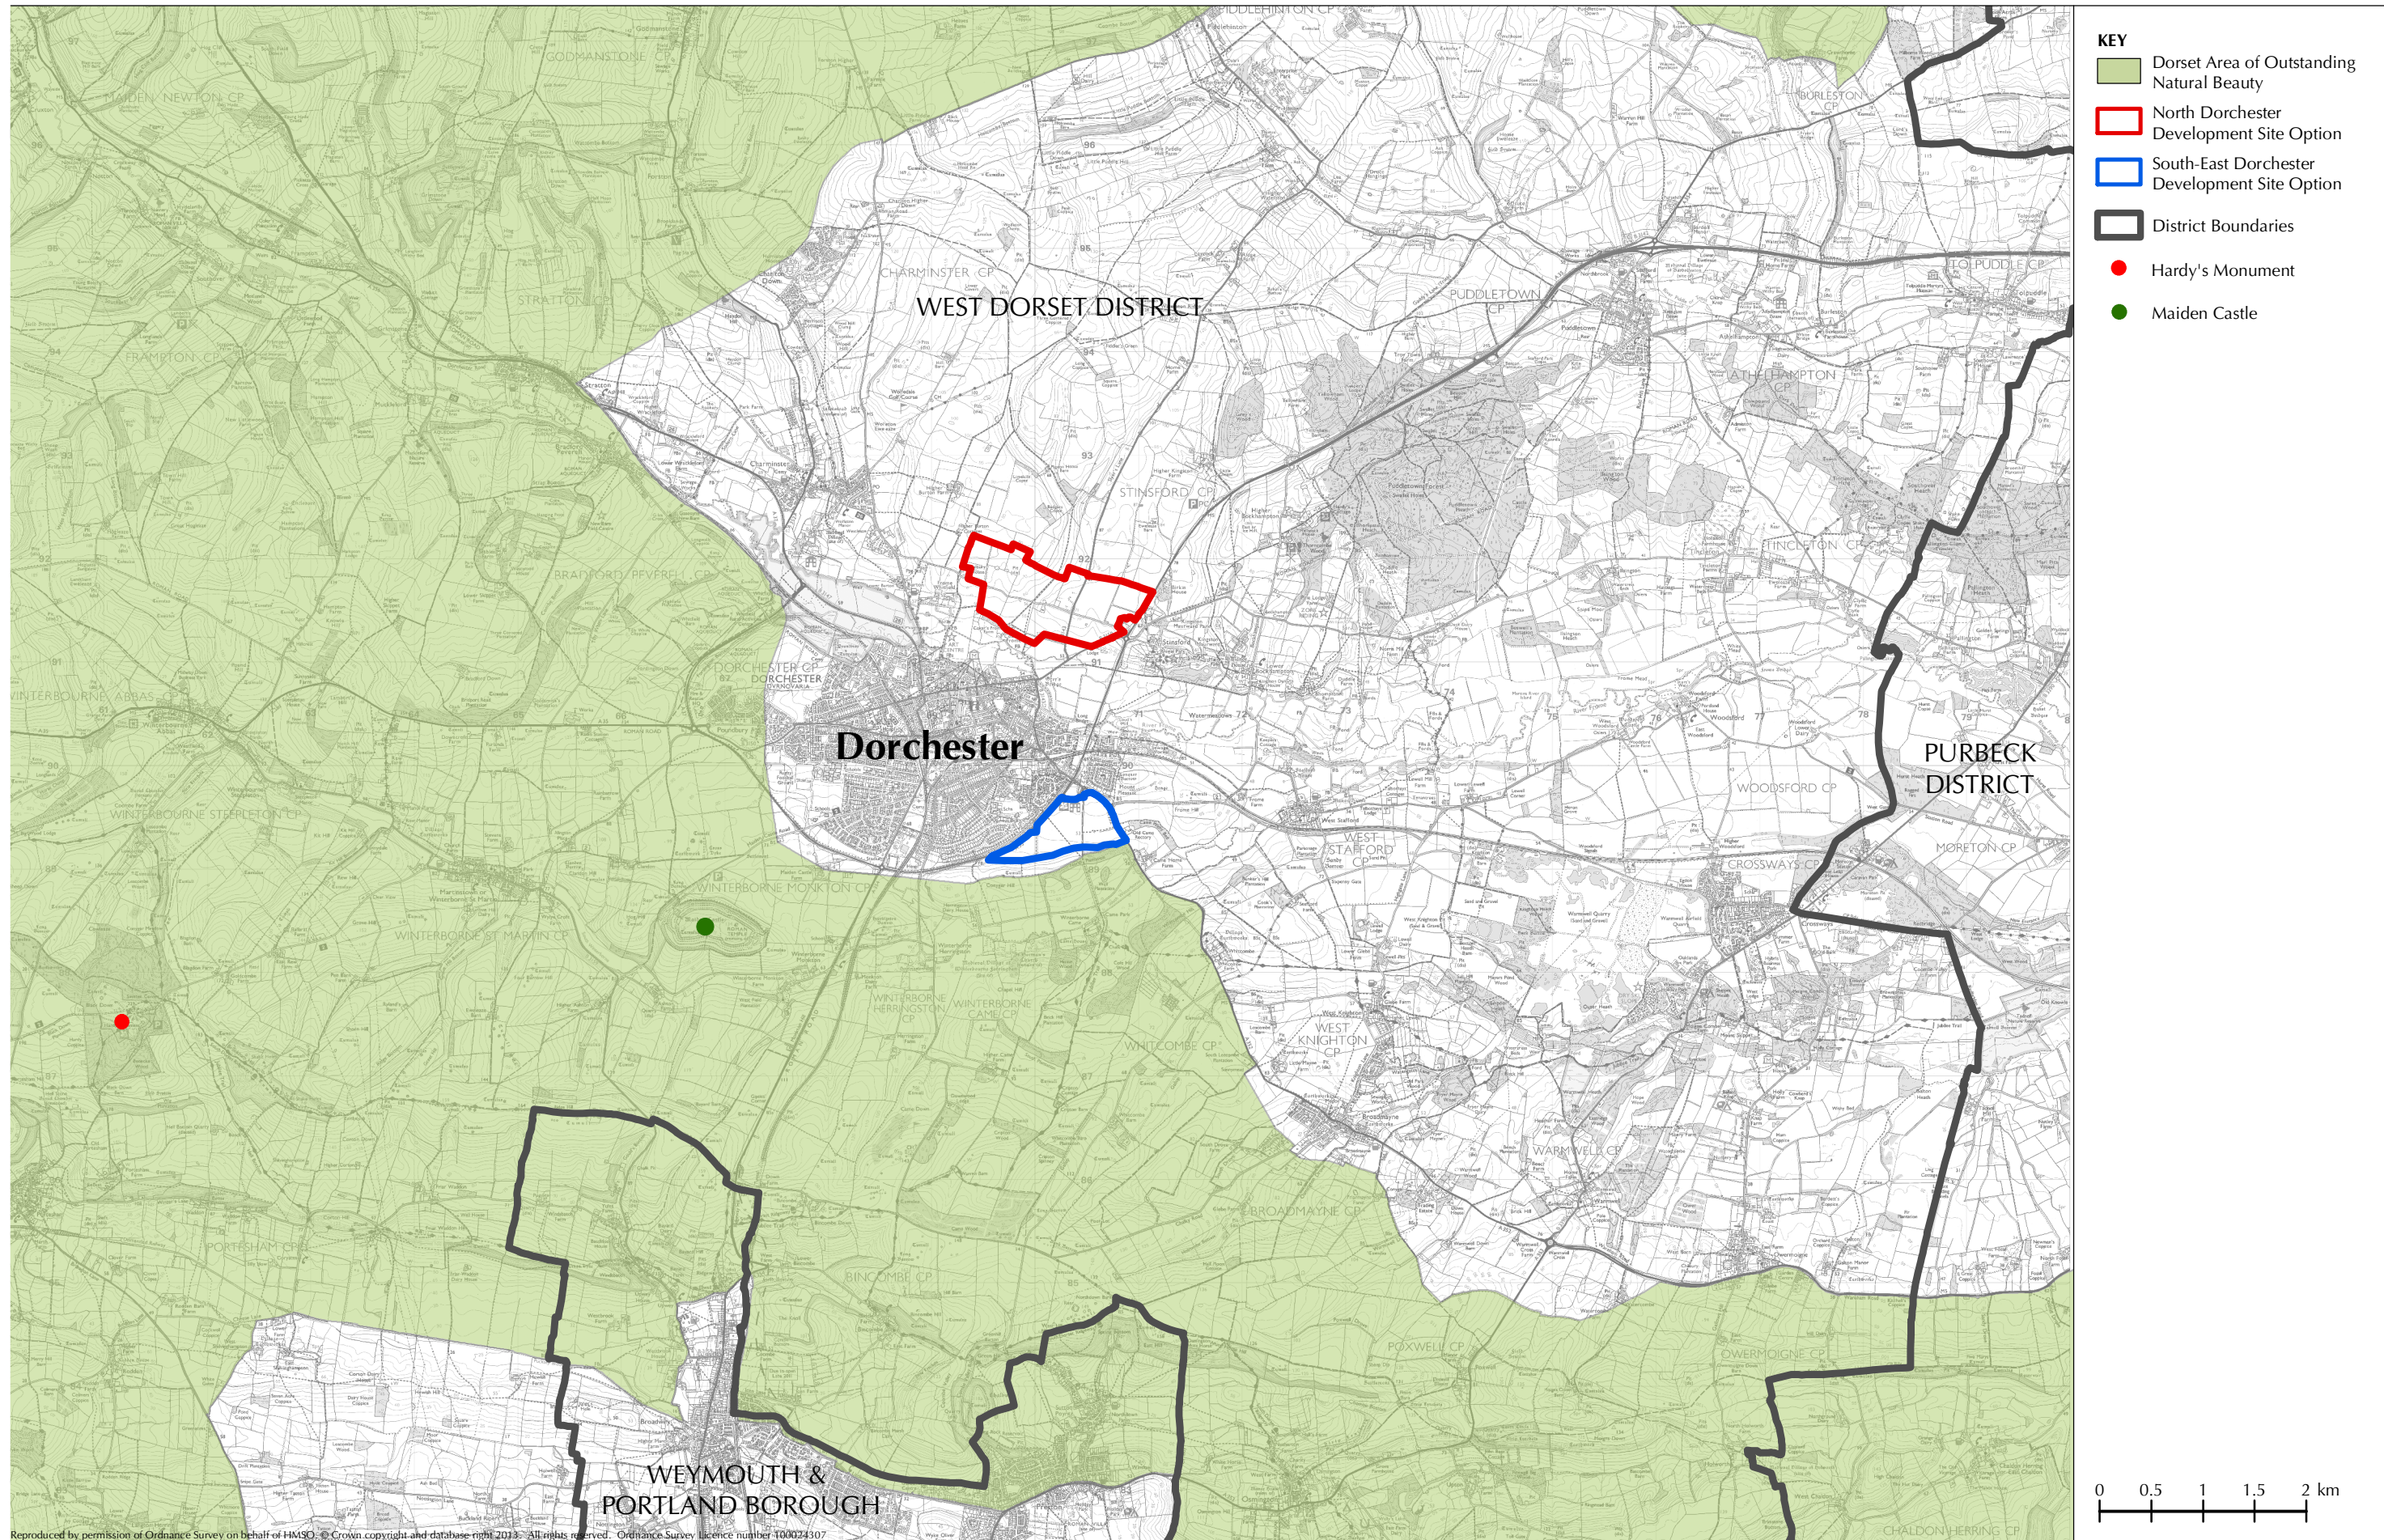

## FIGURES

- KEY**
- Dorset Area of Outstanding Natural Beauty
  - North Dorchester Development Site Option
  - South-East Dorchester Development Site Option
  - District Boundaries
  - Hardy's Monument
  - Maiden Castle

Reproduced by permission of Ordnance Survey on behalf of HMSO. © Crown copyright and database right 2013. All rights reserved. Ordnance Survey Licence number 100024307

- KEY**
- ▭ North Dorchester Development Site Option
  - ▭ North Dorchester Study Area
  - ▭ South-East Dorchester Development Site Option
  - ▭ South-East Dorchester Study Area
  - ▭ Dorset Area of Outstanding Natural Beauty

- KEY**
- North Dorchester Development Site Option
  - North Dorchester Study Area
  - South-East Dorchester Development Site Option
  - South-East Dorchester Study Area
  - Dorset Area of Outstanding Natural Beauty
  - Historic Parks and Gardens
  - Scheduled Monuments
  - Conservation Areas
- Listed Buildings
- Grade I
  - Grade II
  - Grade II\*
  - Important Local Buildings

Reproduced by permission of Ordnance Survey on behalf of HMSO. © Crown copyright and database right 2013. All rights reserved. Ordnance Survey Licence number 100024307

**HISTORIC ENVIRONMENT ASSESSMENT OF  
LAND NORTH AND SOUTH-EAST OF DORCHESTER**