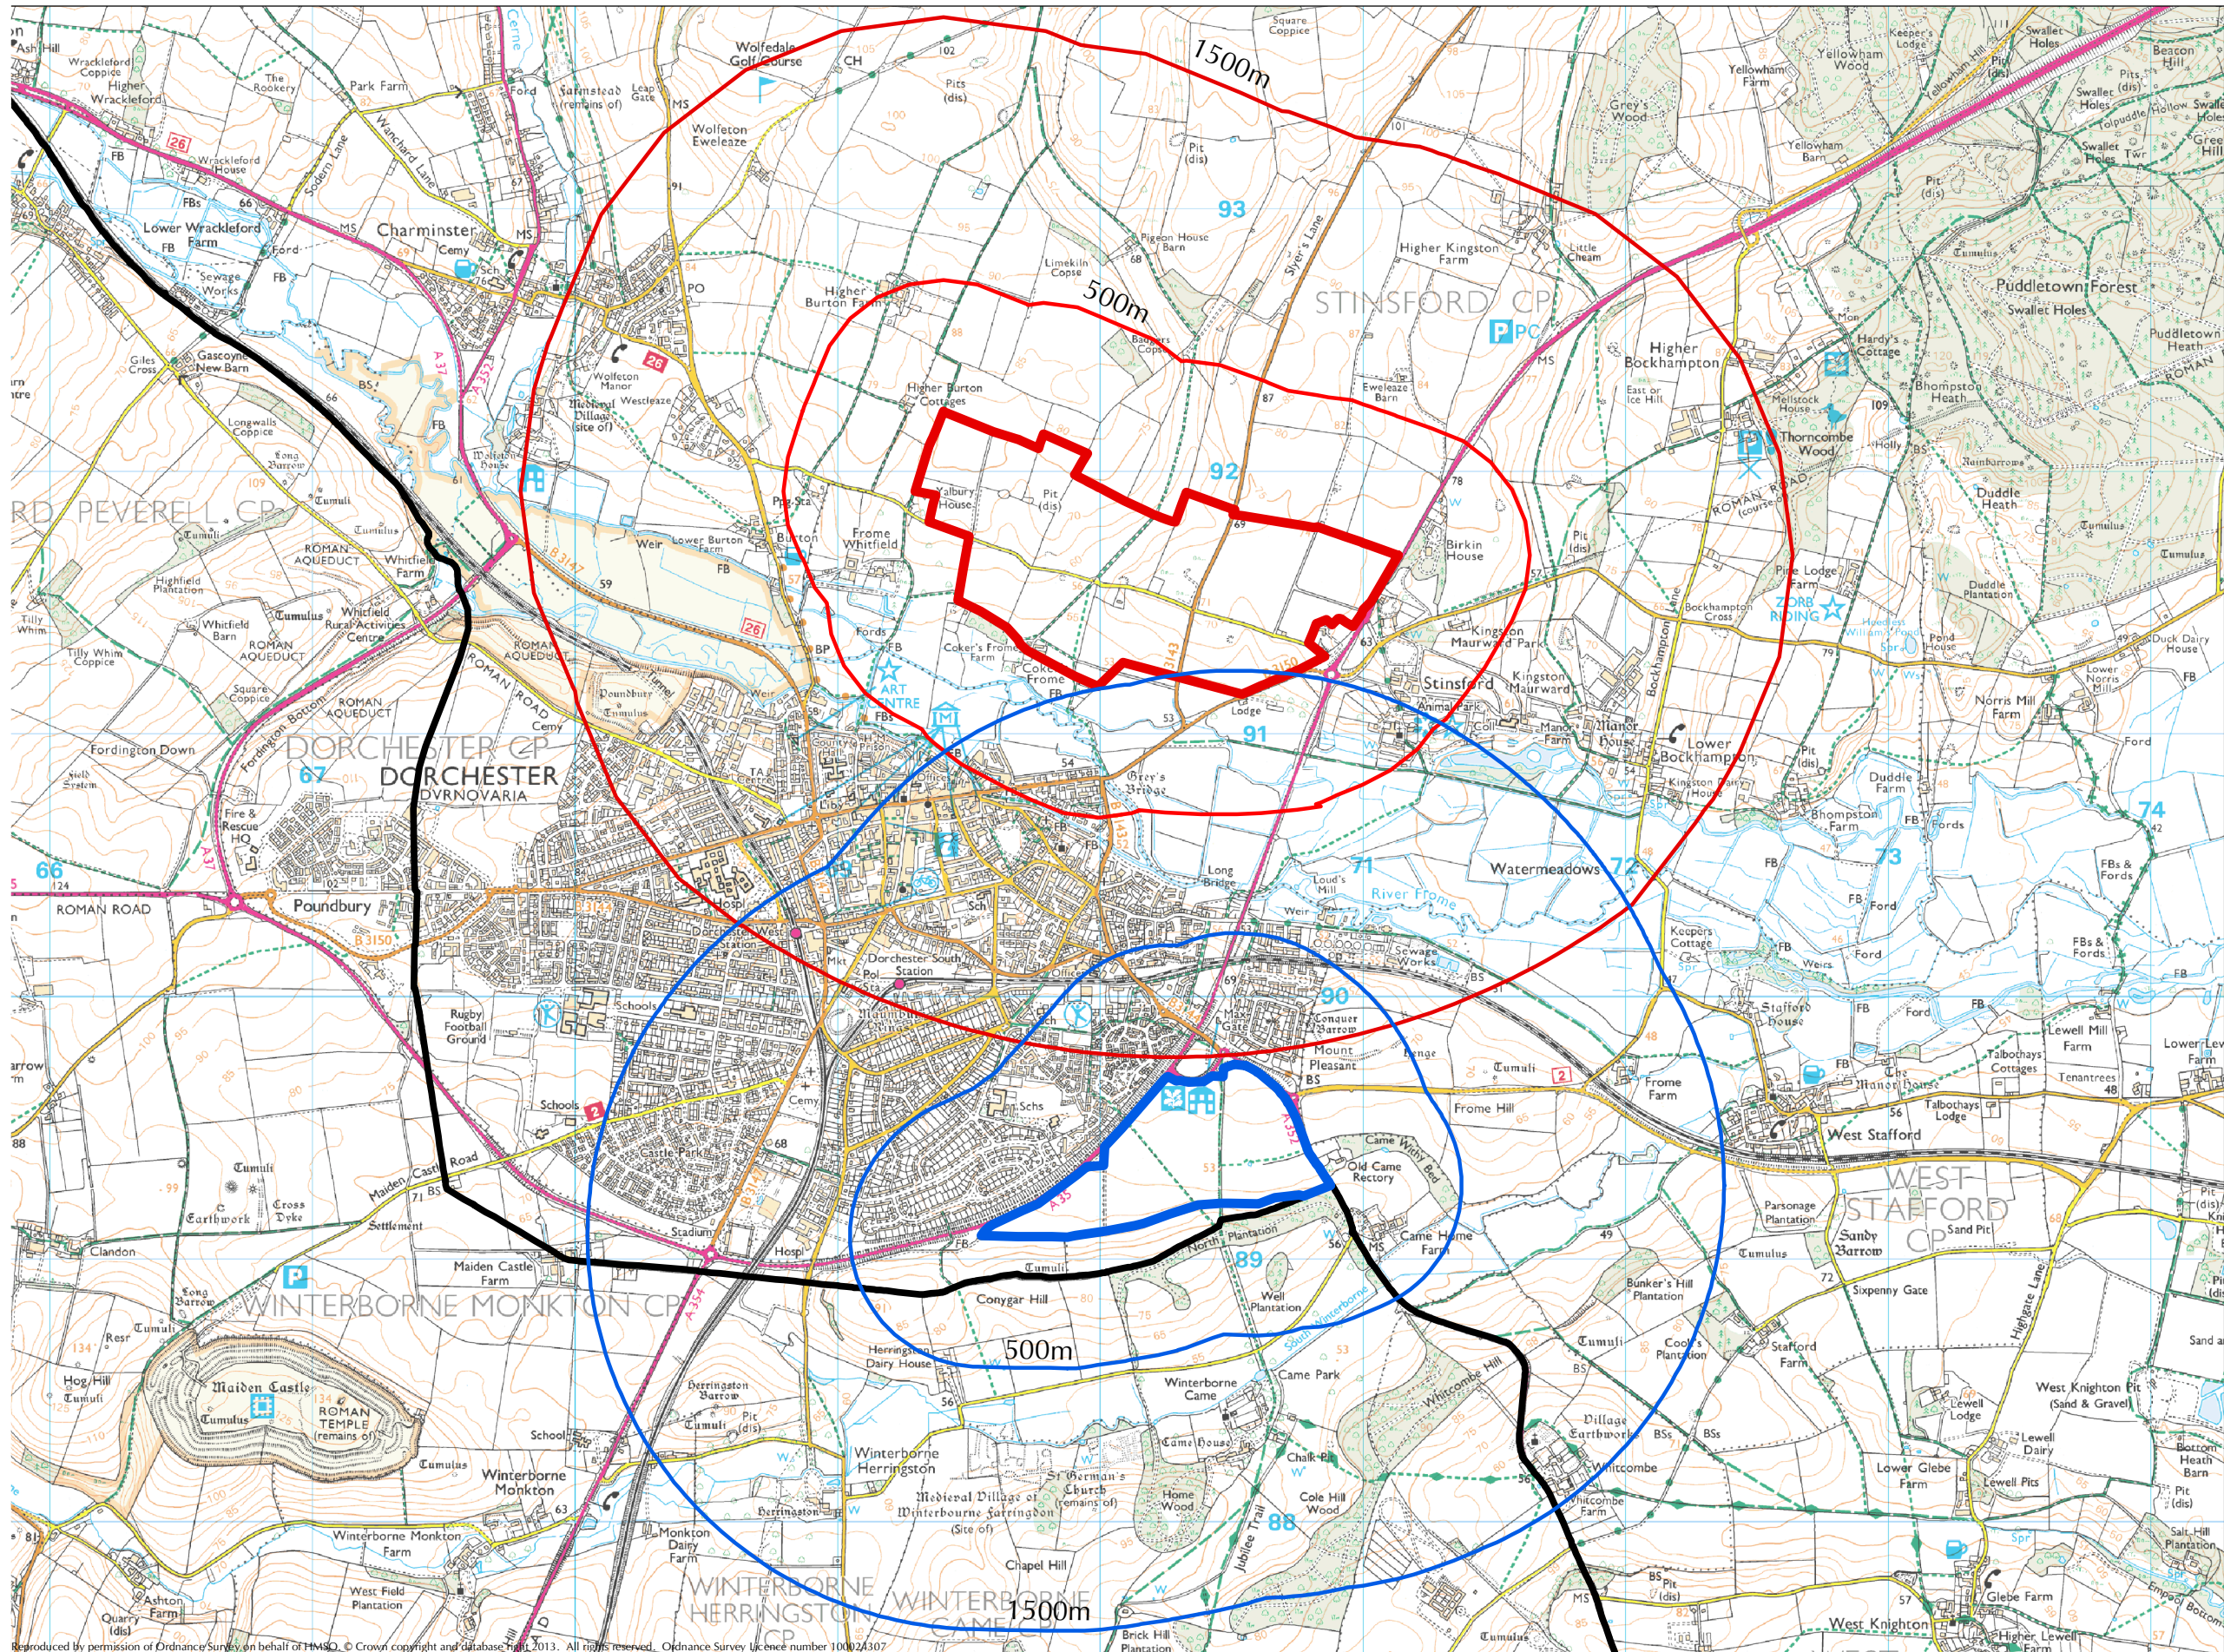

## FIGURES

- KEY**
- Dorset Area of Outstanding Natural Beauty
  - North Dorchester Development Site Option
  - South-East Dorchester Development Site Option
  - District Boundaries
  - Hardy's Monument
  - Maiden Castle

Reproduced by permission of Ordnance Survey on behalf of HMSO. © Crown copyright and database right 2013. All rights reserved. Ordnance Survey Licence number 100024307

- KEY**
- ▭ North Dorchester Development Site Option
  - ▭ North Dorchester Study Area
  - ▭ South-East Dorchester Development Site Option
  - ▭ South-East Dorchester Study Area
  - ▭ Dorset Area of Outstanding Natural Beauty

- KEY**
- North Dorchester Development Site Option
  - North Dorchester Study Area
  - South-East Dorchester Development Site Option
  - South-East Dorchester Study Area
  - Dorset Area of Outstanding Natural Beauty
  - Historic Parks and Gardens
  - Scheduled Monuments
  - Conservation Areas
- Listed Buildings
- Grade I
  - Grade II
  - Grade II\*
  - Important Local Buildings

Reproduced by permission of Ordnance Survey on behalf of HMSO. © Crown copyright and database right 2013. All rights reserved. Ordnance Survey Licence number 100024307

**HISTORIC ENVIRONMENT ASSESSMENT OF  
LAND NORTH AND SOUTH-EAST OF DORCHESTER**