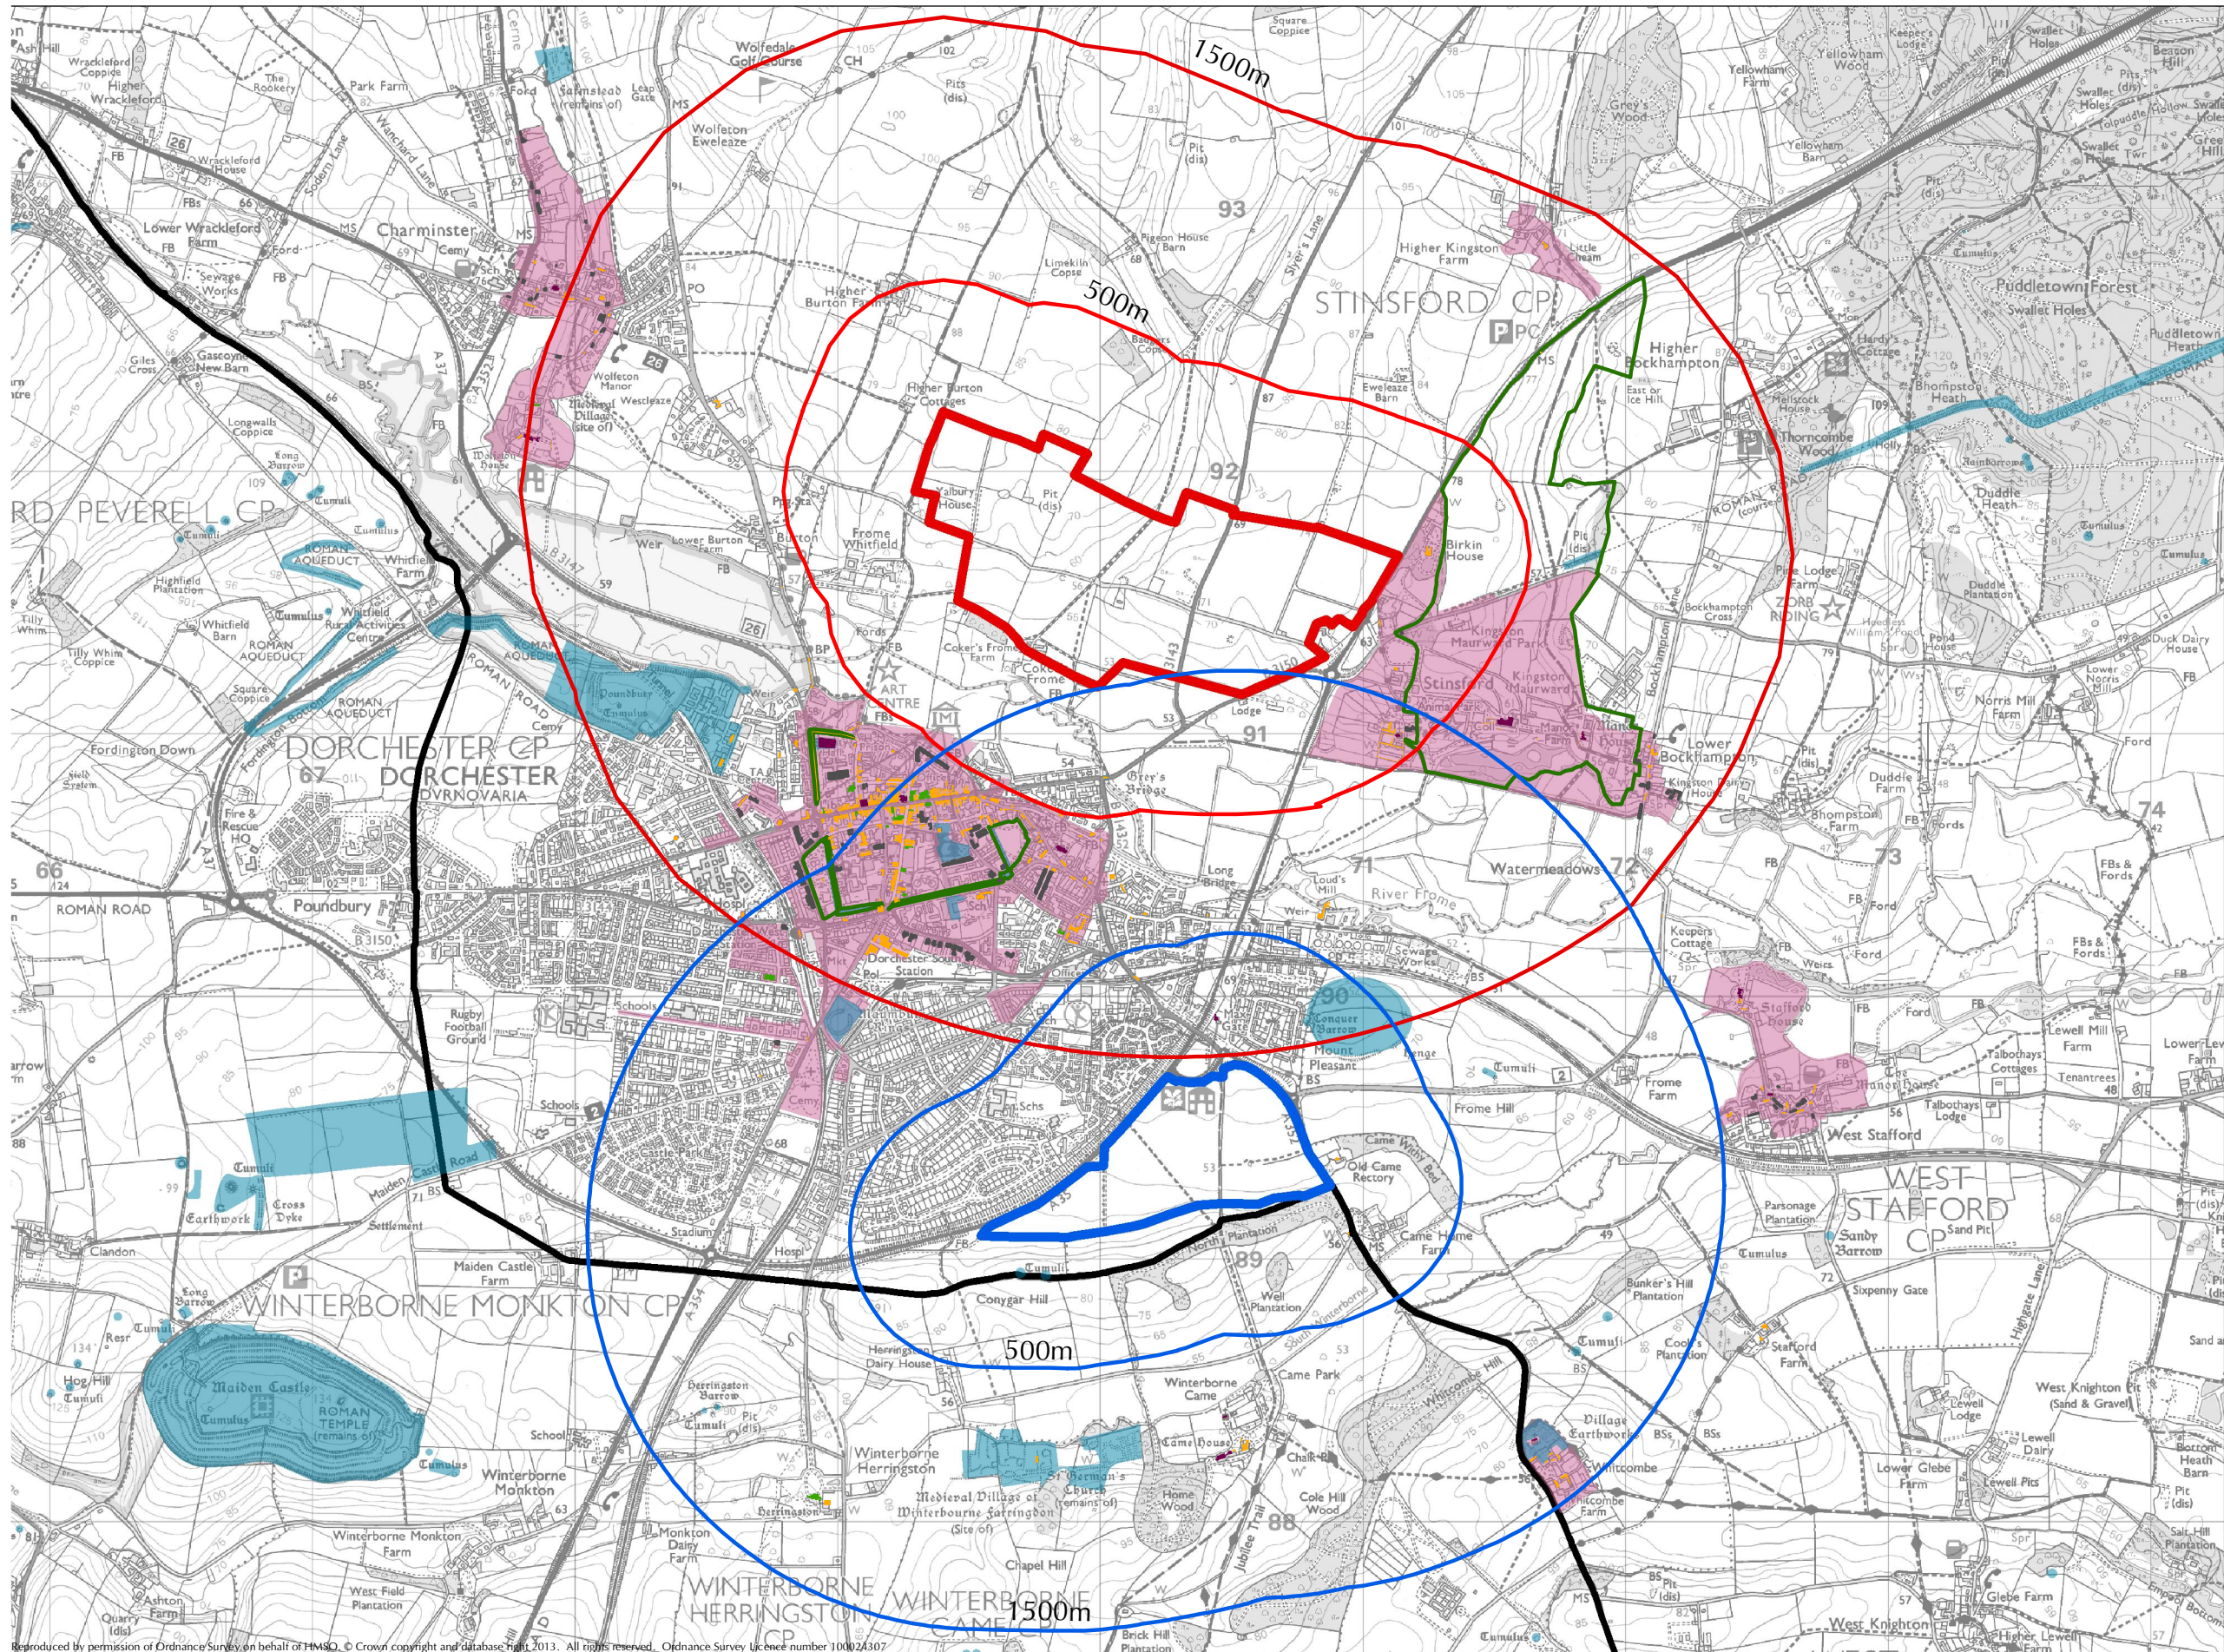

## FIGURES

- KEY**
- Dorset Area of Outstanding Natural Beauty
  - North Dorchester Development Site Option
  - South-East Dorchester Development Site Option
  - District Boundaries
  - Hardy's Monument
  - Maiden Castle

Reproduced by permission of Ordnance Survey on behalf of HMSO. © Crown copyright and database right 2013. All rights reserved. Ordnance Survey Licence number 100024307

- KEY**
- ▭ North Dorchester Development Site Option
  - ▭ North Dorchester Study Area
  - ▭ South-East Dorchester Development Site Option
  - ▭ South-East Dorchester Study Area
  - ▭ Dorset Area of Outstanding Natural Beauty

- KEY**
- North Dorchester Development Site Option
  - North Dorchester Study Area
  - South-East Dorchester Development Site Option
  - South-East Dorchester Study Area
  - Dorset Area of Outstanding Natural Beauty
  - Historic Parks and Gardens
  - Scheduled Monuments
  - Conservation Areas
- Listed Buildings
- Grade I
  - Grade II
  - Grade II\*
  - Important Local Buildings

Reproduced by permission of Ordnance Survey on behalf of HMSO. © Crown copyright and database right 2013. All rights reserved. Ordnance Survey Licence number 100024307

**HISTORIC ENVIRONMENT ASSESSMENT OF  
LAND NORTH AND SOUTH-EAST OF DORCHESTER**