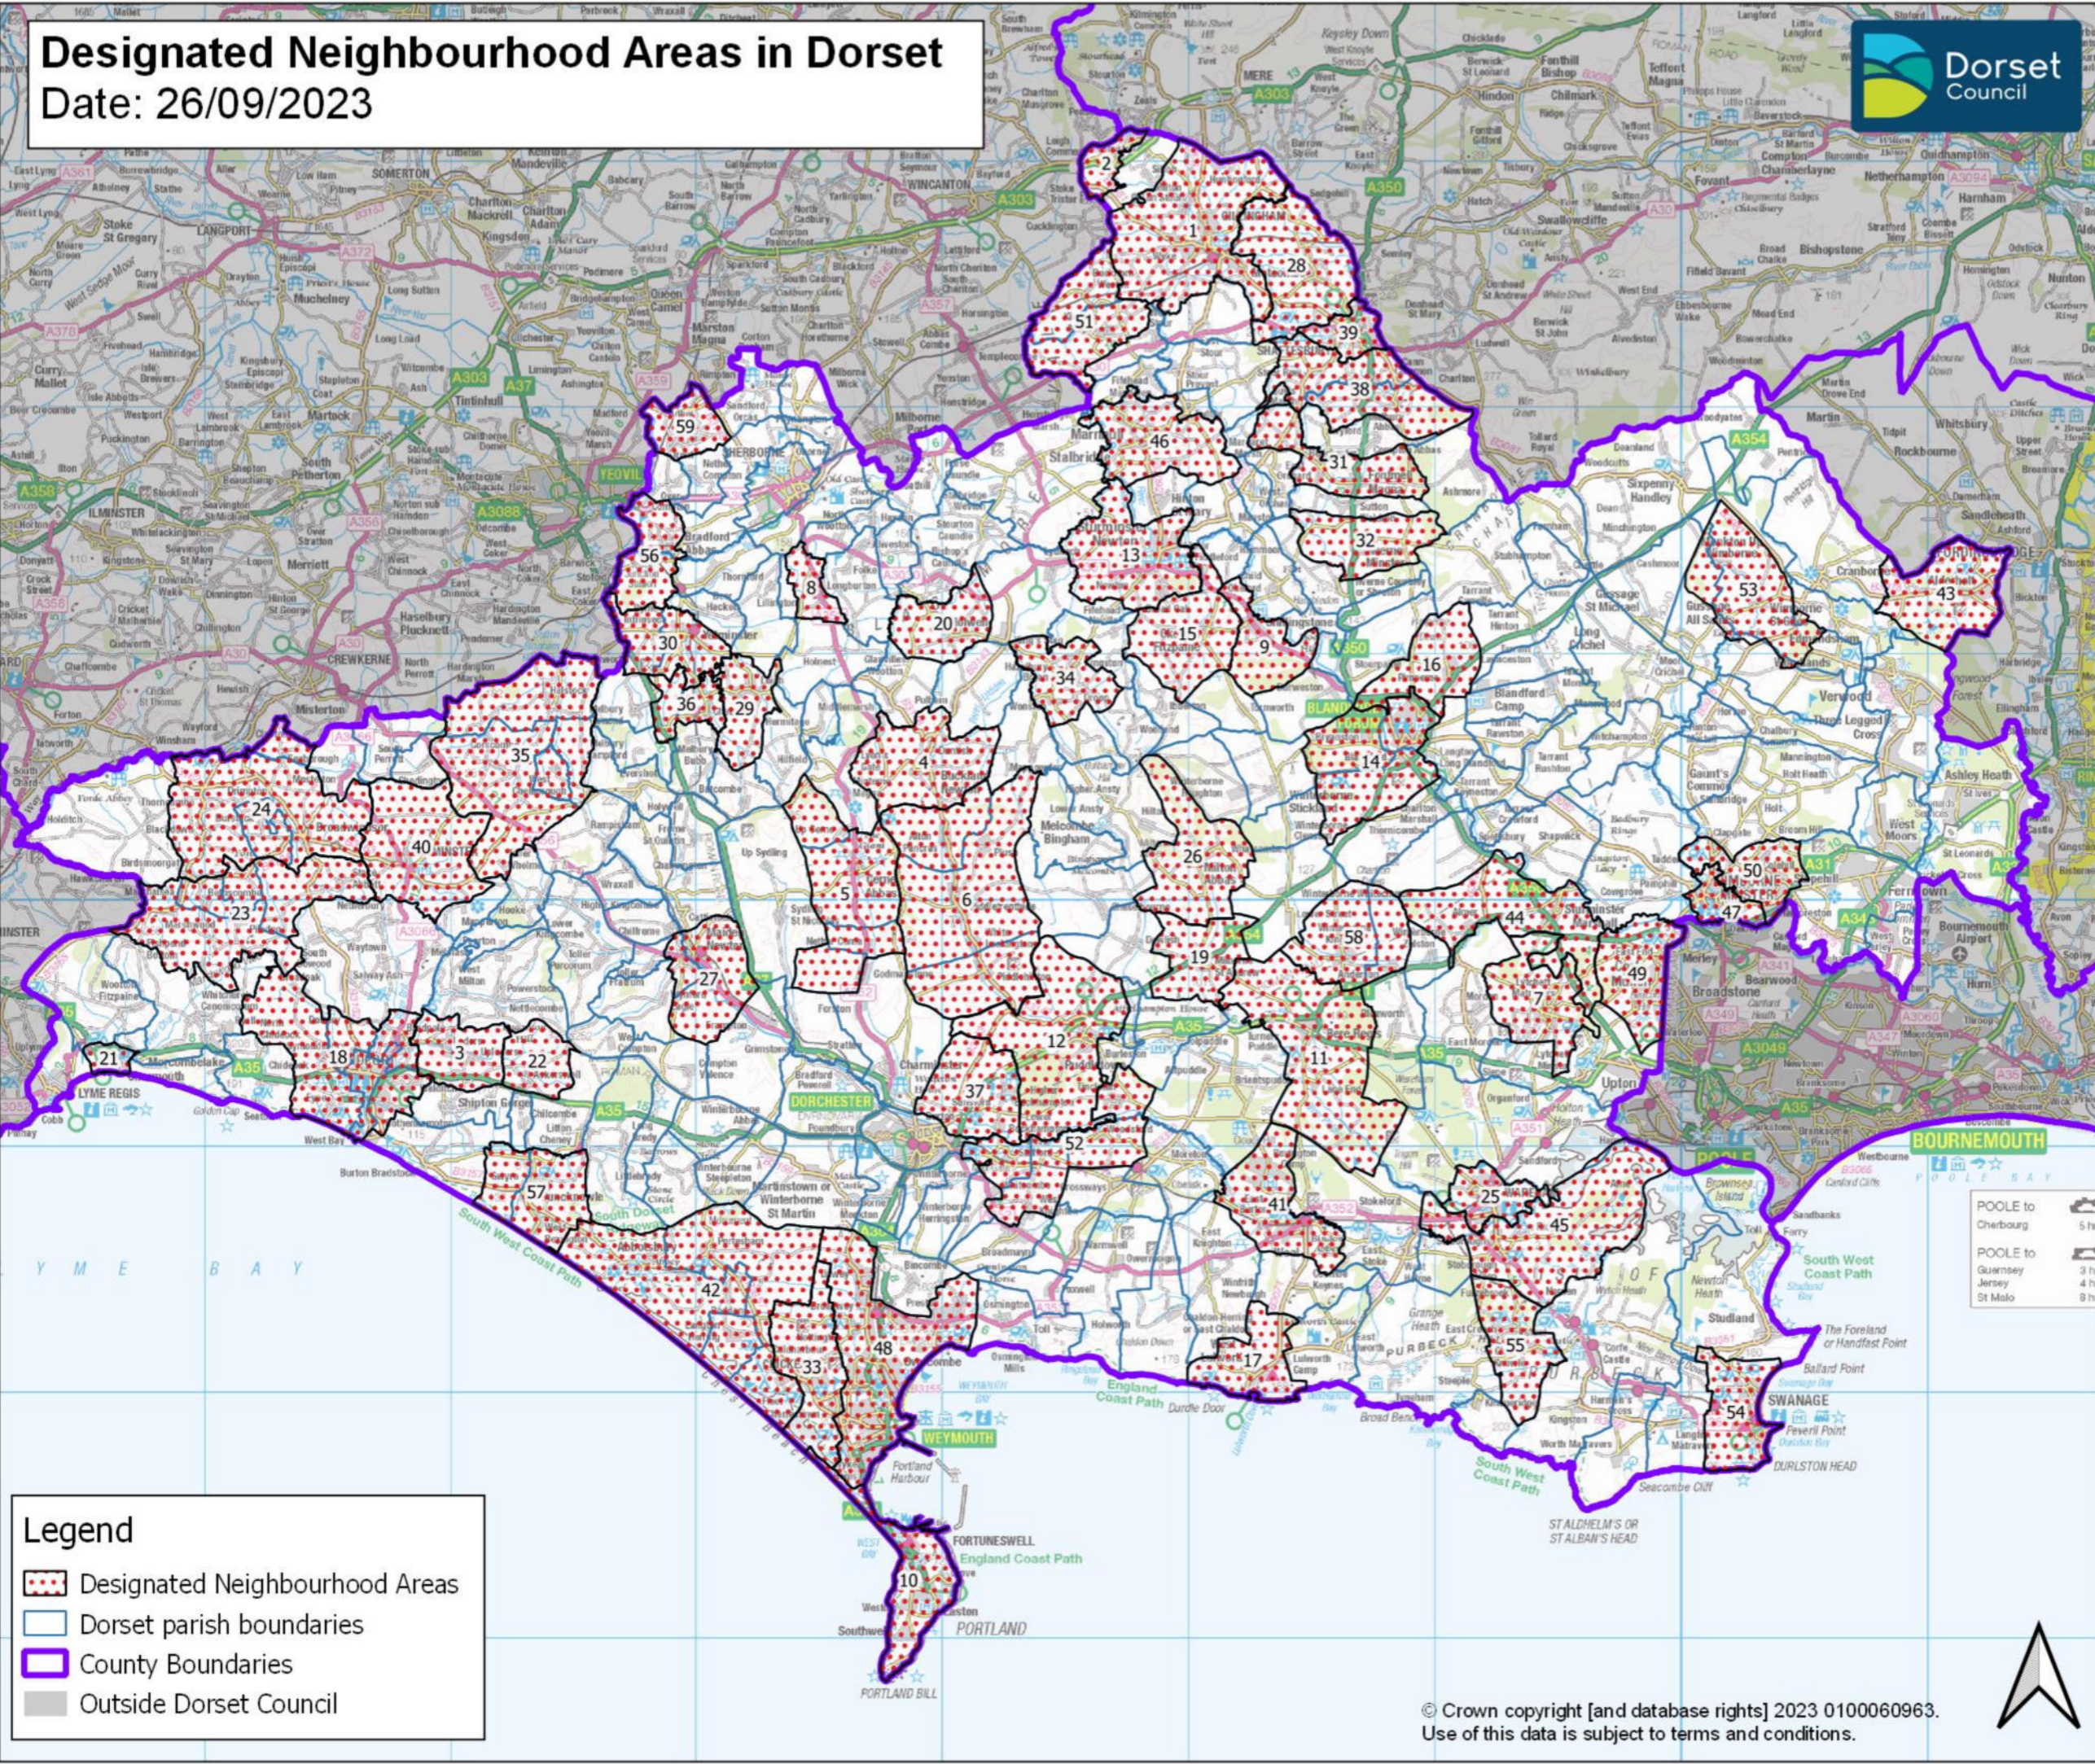

Designated Neighbourhood Areas in Dorset

Date: 26/09/2023

- 1 Gillingham
- 2 Bourton
- 3 Lodres
- 4 Buckland Newton
- 5 Cerne Valley
- 6 Piddle Valley
- 7 Lytchett Matravers
- 8 Longburton (Cam Vale)
- 9 Shillingstone
- 10 Portland
- 11 Bere Regis
- 12 Puddletown
- 13 Sturminster Newton
- 14 Blandford +
- 15 Okeford Fitzpaine
- 16 Pimperne
- 17 West Lulworth
- 18 Bridport Area
- 19 Milborne St Andrew
- 20 Holwell
- 21 Charmouth
- 22 Askerswell
- 23 Upper Marshwood Vale
- 24 Broadwindsor
- 25 Wareham
- 26 Milton Abbas
- 27 Maiden Newton & Frome Vauchurch
- 28 Motcombe
- 29 Leigh
- 30 Yetminster & Ryme Intrinseca
- 31 Fontmell Magna
- 32 Iwerne Minster
- 33 Chickerell
- 34 Hazelbury Bryan
- 35 Corscombe, Halstock & District
- 36 Chetnole & Stockwood
- 37 Stinsford
- 38 Melbury Abbas & Cann
- 39 Shaftesbury
- 40 Beaminster
- 41 Wool
- 42 Chesil Bank
- 43 Alderholt
- 44 Sturminster Marshall
- 45 Arne
- 46 Marnhull
- 47 Wimborne Minster
- 48 Weymouth
- 49 Corfe Mullen
- 50 Colehill
- 51 Buckhorn Weston & Kington Magna
- 52 Knightsford
- 53 Wimborne St Giles
- 54 Swanage
- 55 Church Knowle
- 56 Bradford Abbas & Clifton Maybank
- 57 Puncknowle & Swyre
- 58 Lower Winterborne
- 59 Trent

Legend

- Designated Neighbourhood Areas
- Dorset parish boundaries
- County Boundaries
- Outside Dorset Council