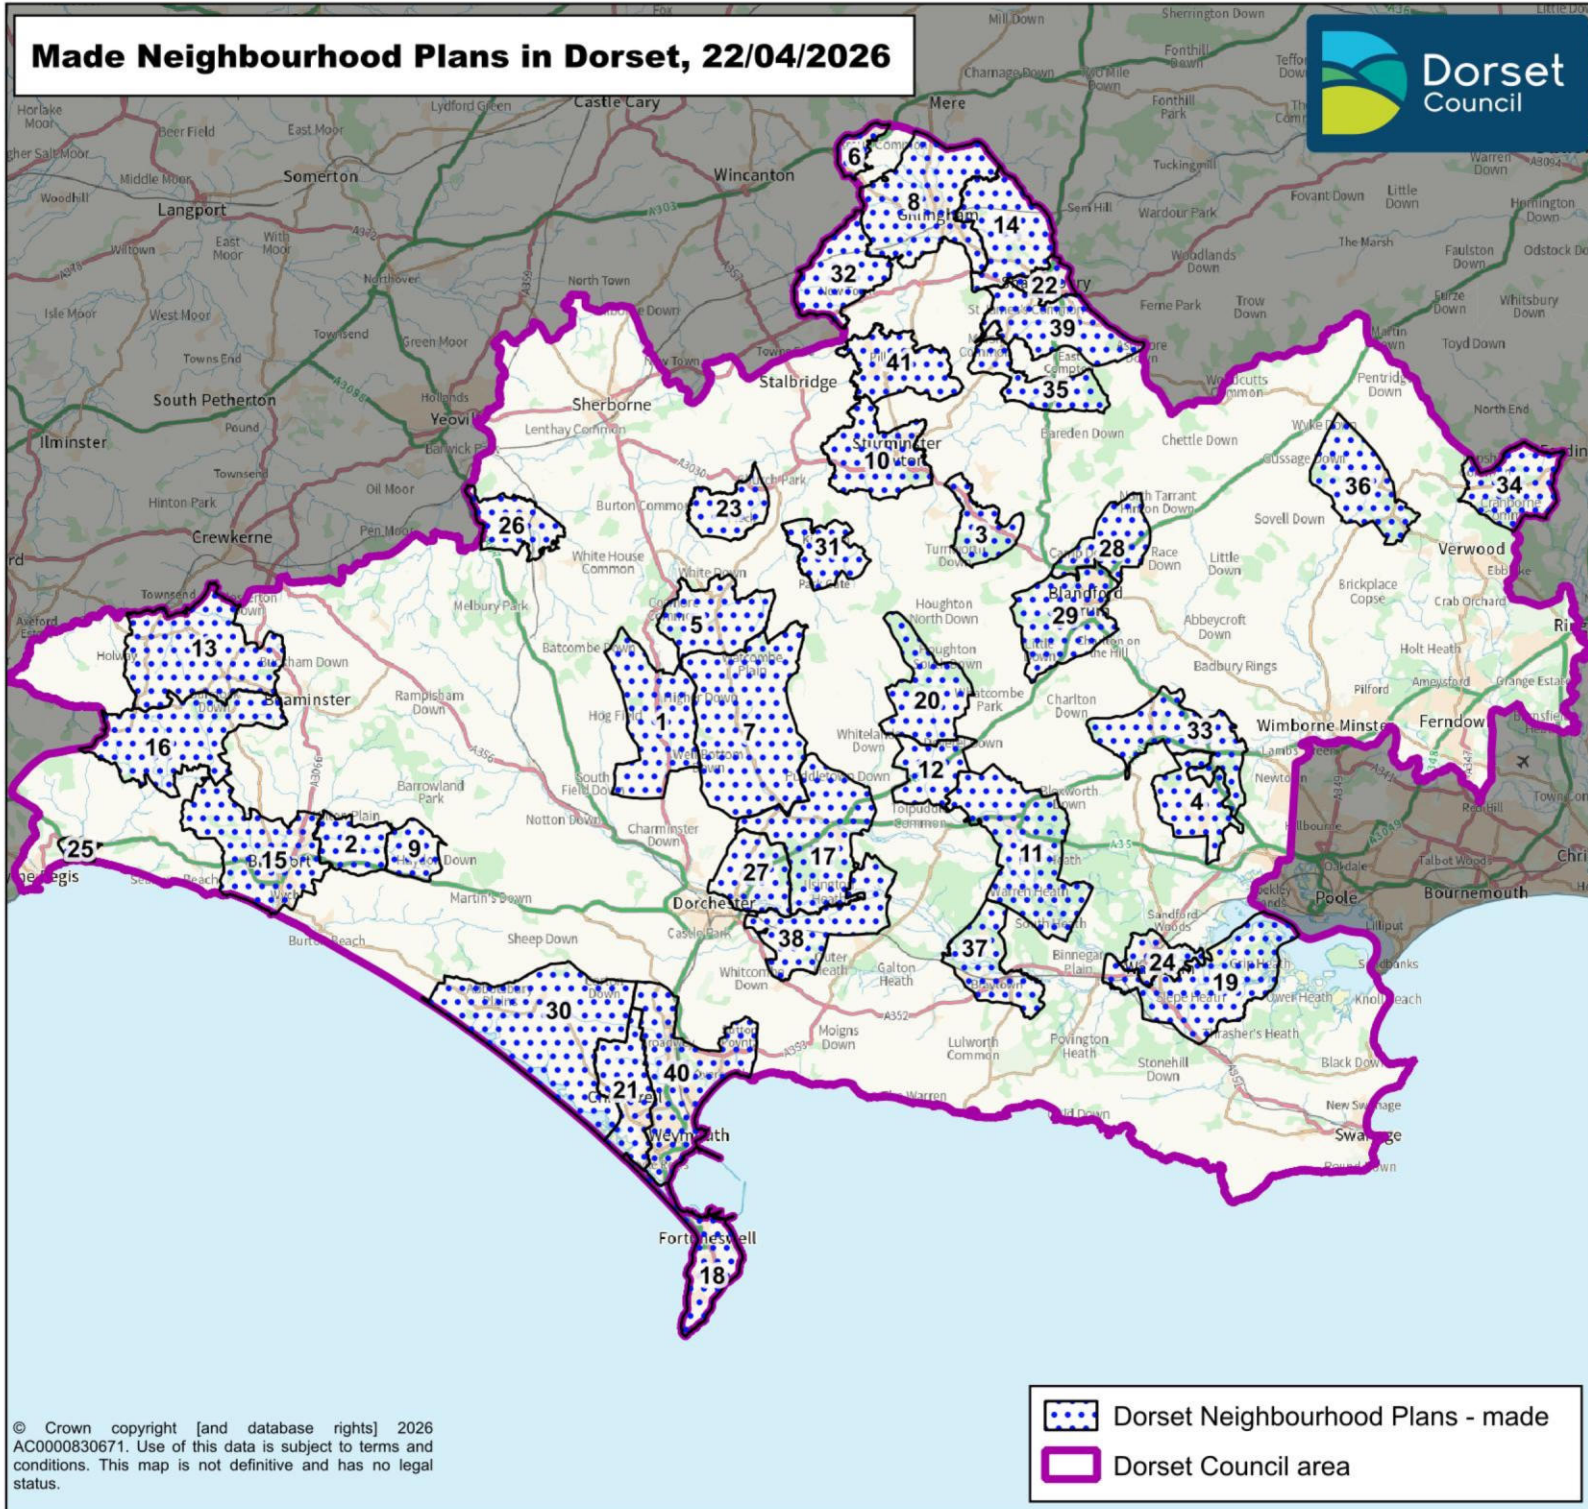

Made Neighbourhood Plans in Dorset, 22/04/2026

 Dorset Neighbourhood Plans - made
 Dorset Council area

ID	Neighbourhood Plan	Date made
1	Cerne Valley	08/01/2015
2	Loders	21/07/2016
3	Shillingstone	21/02/2017
4	Lytchett Matravers	13/06/2017
5	Buckland Newton	07/12/2017
6	Bourton	26/01/2018
7	Piddle Valley	10/05/2018
8	Gillingham	27/07/2018
9	Askerswell	10/01/2019
10	Sturminster Newton	08/03/2019
11	Bere Regis	25/06/2019
12	Milborne St Andrew	01/10/2019
13	Broadwindsor	01/10/2019
14	Motcombe	10/12/2019
15	Bridport Area	05/05/2020
16	Upper Marshwood Vale	05/05/2020
17	Puddletown	22/06/2021
18	Portland	22/06/2021
19	Arne	22/06/2021
20	Milton Abbas	22/06/2021
21	Chickerell	22/06/2021
22	Shaftesbury	22/06/2021
23	Holwell	07/09/2021
24	Wareham	08/11/2021
25	Charmouth	01/03/2022
26	Yetminster & Ryme Intrinseca	05/04/2022
27	Stinsford	21/06/2022
28	Pimperne	01/11/2022
29	Blandford +	03/10/2023
30	Chesil Bank	07/11/2023
31	Hazelbury Bryan	12/03/2024
32	Buckhorn Weston & Kington Magna	09/07/2024
33	Sturminster Marshall	15/10/2024
34	Alderholt	17/12/2024
35	Fontmell Magna	25/02/2025
36	Wimborne St Giles	29/04/2025
37	Wool	29/04/2025
38	Knightsford	09/09/2025
39	Melbury Abbas & Cann	29/01/2026
40	Weymouth	29/01/2026
41	Marnhull	21/04/2026

© Crown copyright [and database rights] 2026 AC0000830671. Use of this data is subject to terms and conditions. This map is not definitive and has no legal status.