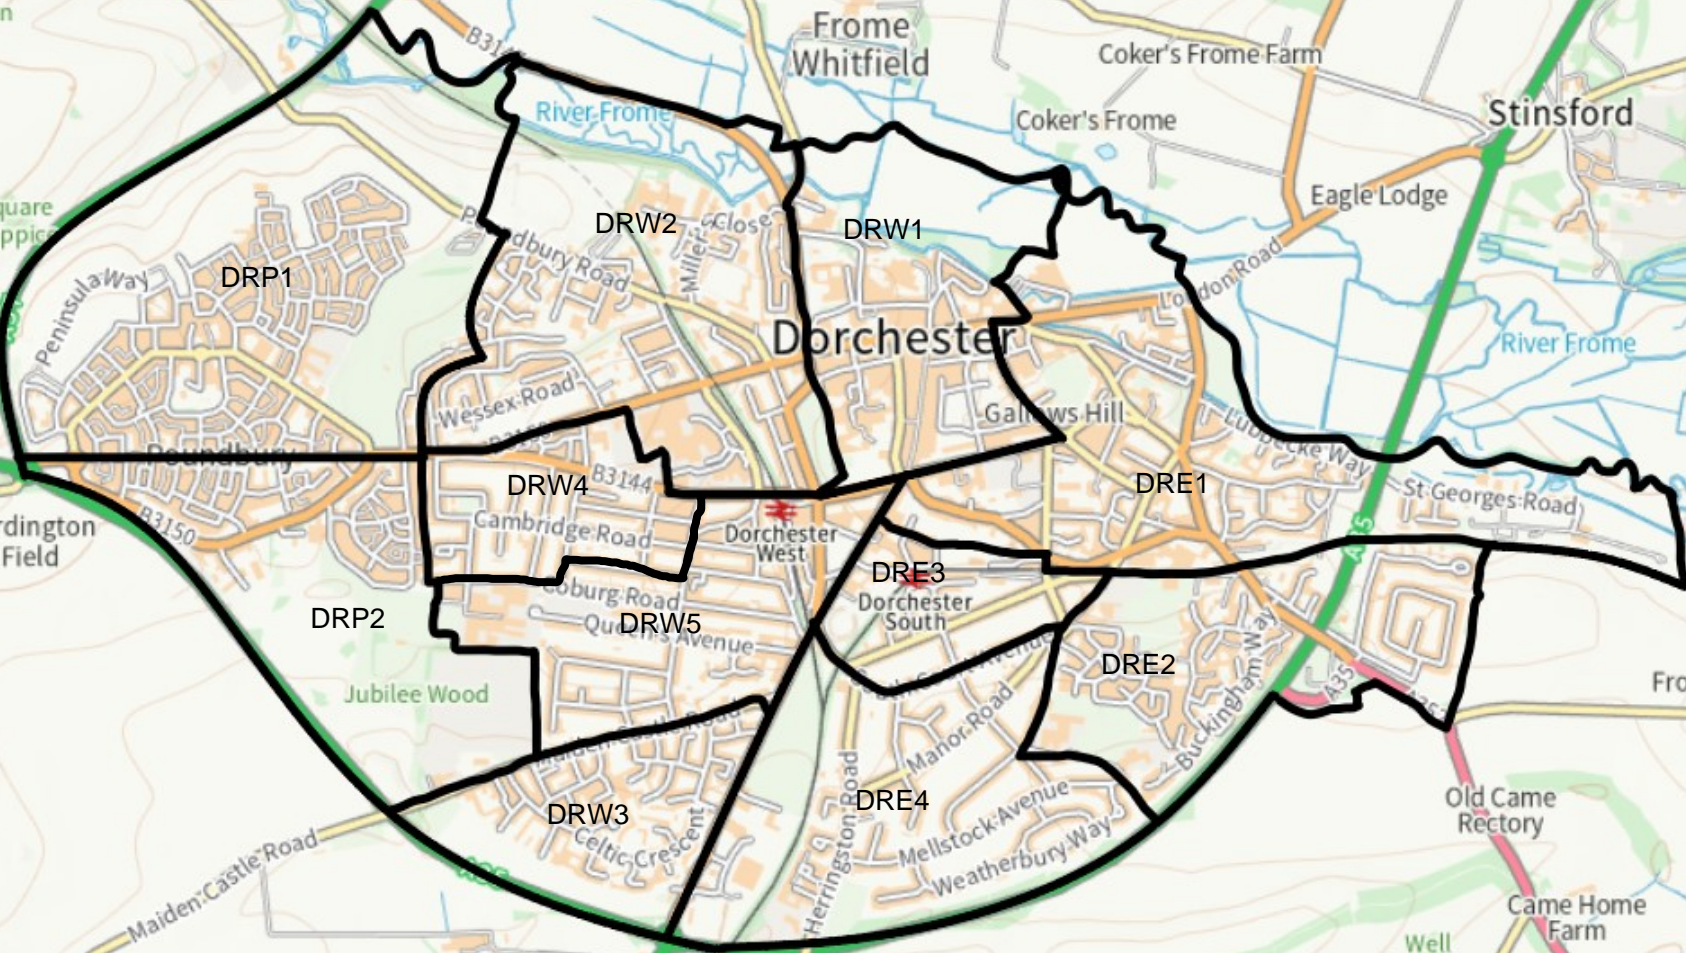

# Dorchester

Gascoyne Barn  
Tilly Whim Lane  
Highfield Plantation  
Tilly Whim  
Square Coppice  
Fordington Down  
Fordington Field  
Rainbarrow Farm  
Rainbarrow Farm  
Hill  
Hog Hill

East Hill  
Westleaze  
Burton  
Higher Farm  
Burton Cottages  
Yalbury House  
Frome Whitfield  
Coker's Frome Farm  
Coker's Frome  
Eagle Lodge  
Stinsford  
Peninsula Way  
DRP1  
DRW2  
DRW1  
DRW4  
DRW5  
DRW3  
Dorchester West  
Dorchester South  
DRE1  
DRE3  
DRE2  
DRE4  
Maiden Castle Road

Badgers Copse  
Eweleaze Barn  
A35  
B3143  
Stinsford  
Coker's Frome Farm  
Coker's Frome  
Eagle Lodge  
London Road  
River Frome  
River Frome  
River Frome  
River Frome  
St Georges Road  
Dorchester South  
DRE1  
DRE3  
DRE2  
DRE4  
Herrington Road  
Manor Road  
Mellstock Avenue  
Weatherbury Way  
Conygar Hill  
Herrington Dairy

Frome Hill  
Frome Farm  
Old Came Rectory  
Came Home Farm  
Well Plantation  
Bunker's Plantation  
Whitcombe Hill