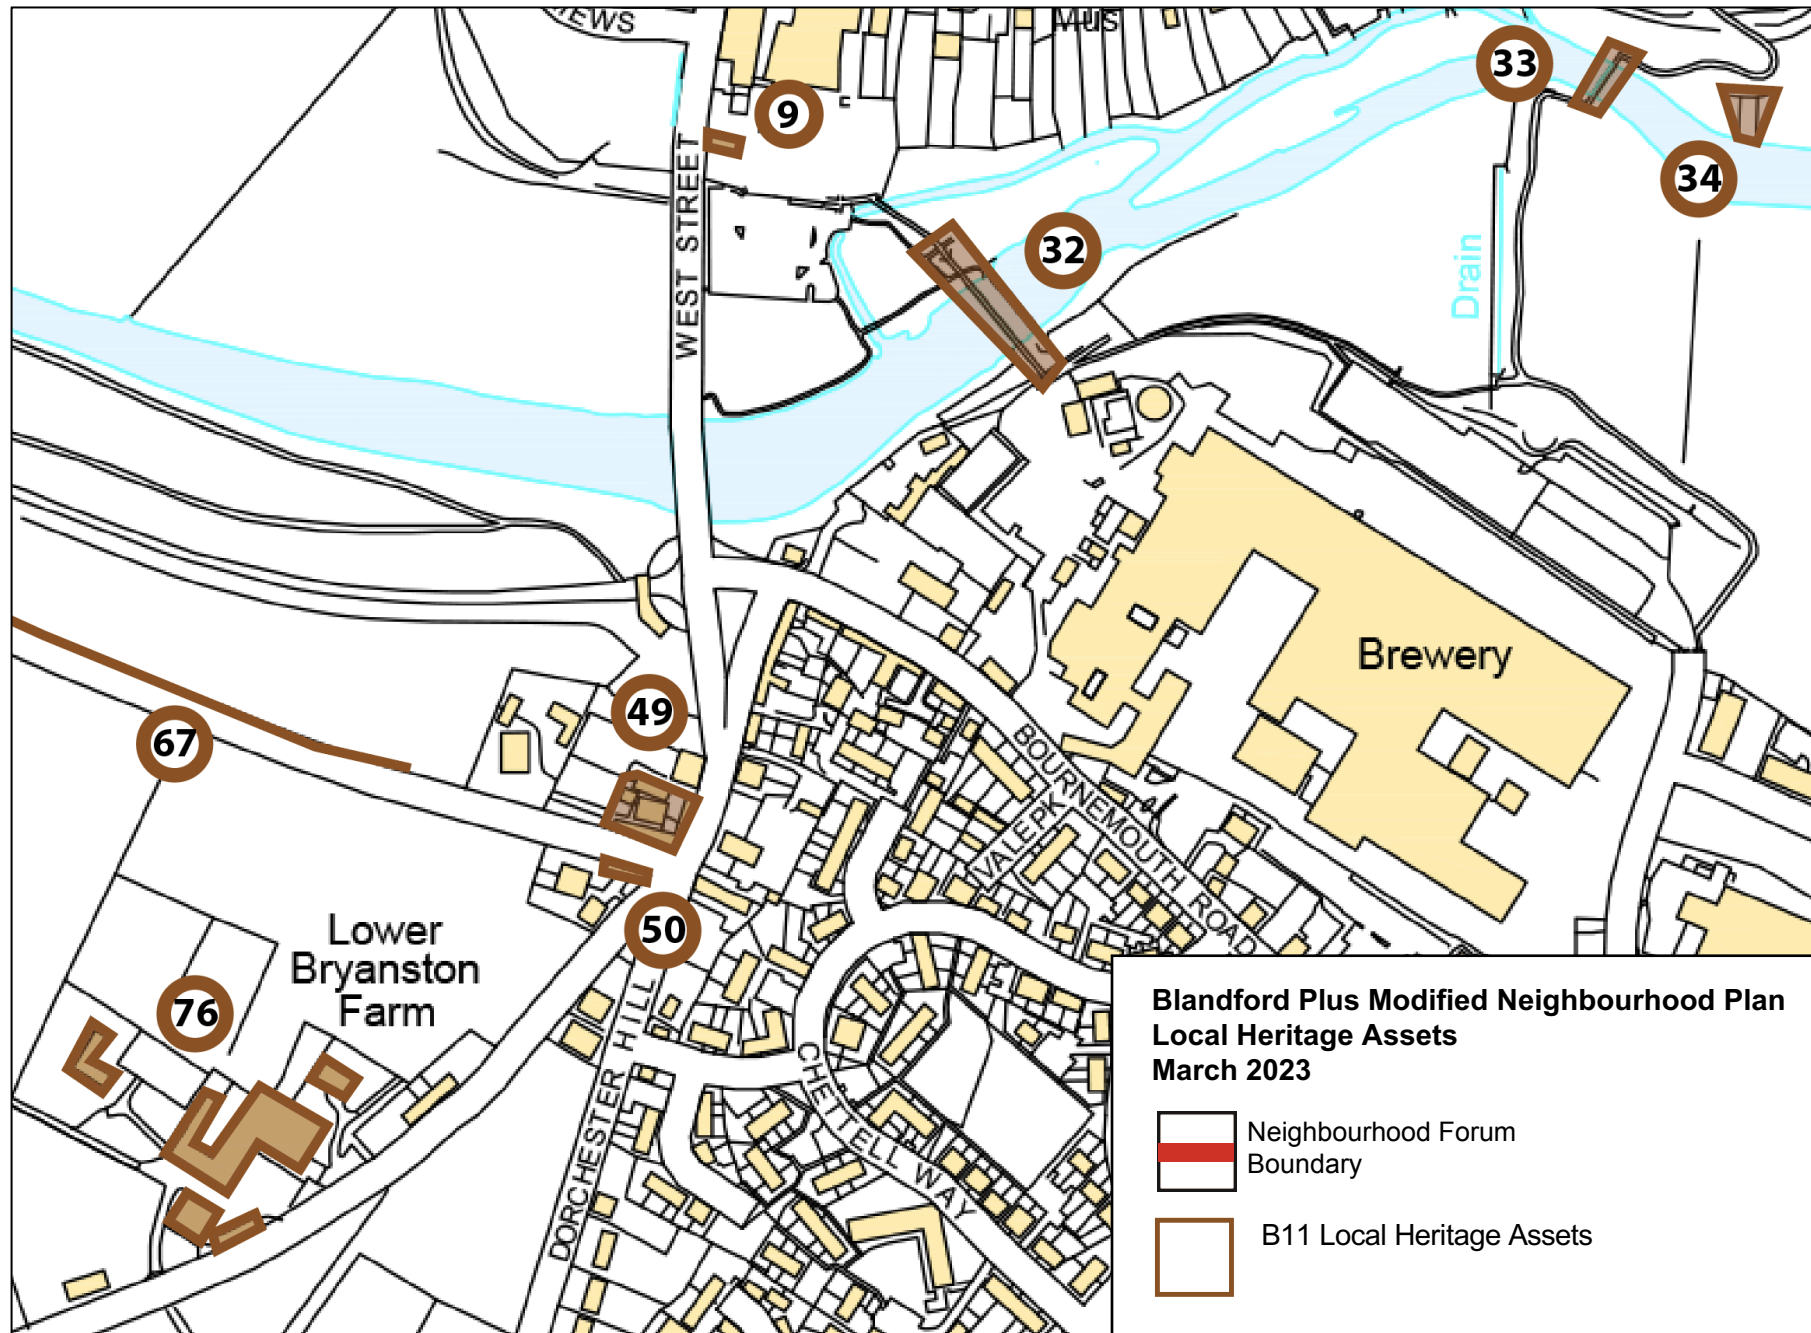

**Blandford Plus Modified Neighbourhood Plan
Local Heritage Assets
March 2023**

-  Neighbourhood Forum Boundary
-  B11 Local Heritage Assets

Ordnance Survey, (c) Crown Copyright 2018. All rights reserved. Licence number 100022432

**Blandford Plus Modified Neighbourhood Plan
Local Heritage Assets
March 2023**

-  Neighbourhood Forum Boundary
-  B11 Local Heritage Assets

**Blandford Plus Modified Neighbourhood Plan
Local Heritage Assets
March 2023**

-  Neighbourhood Forum Boundary
-  B11 Local Heritage Assets