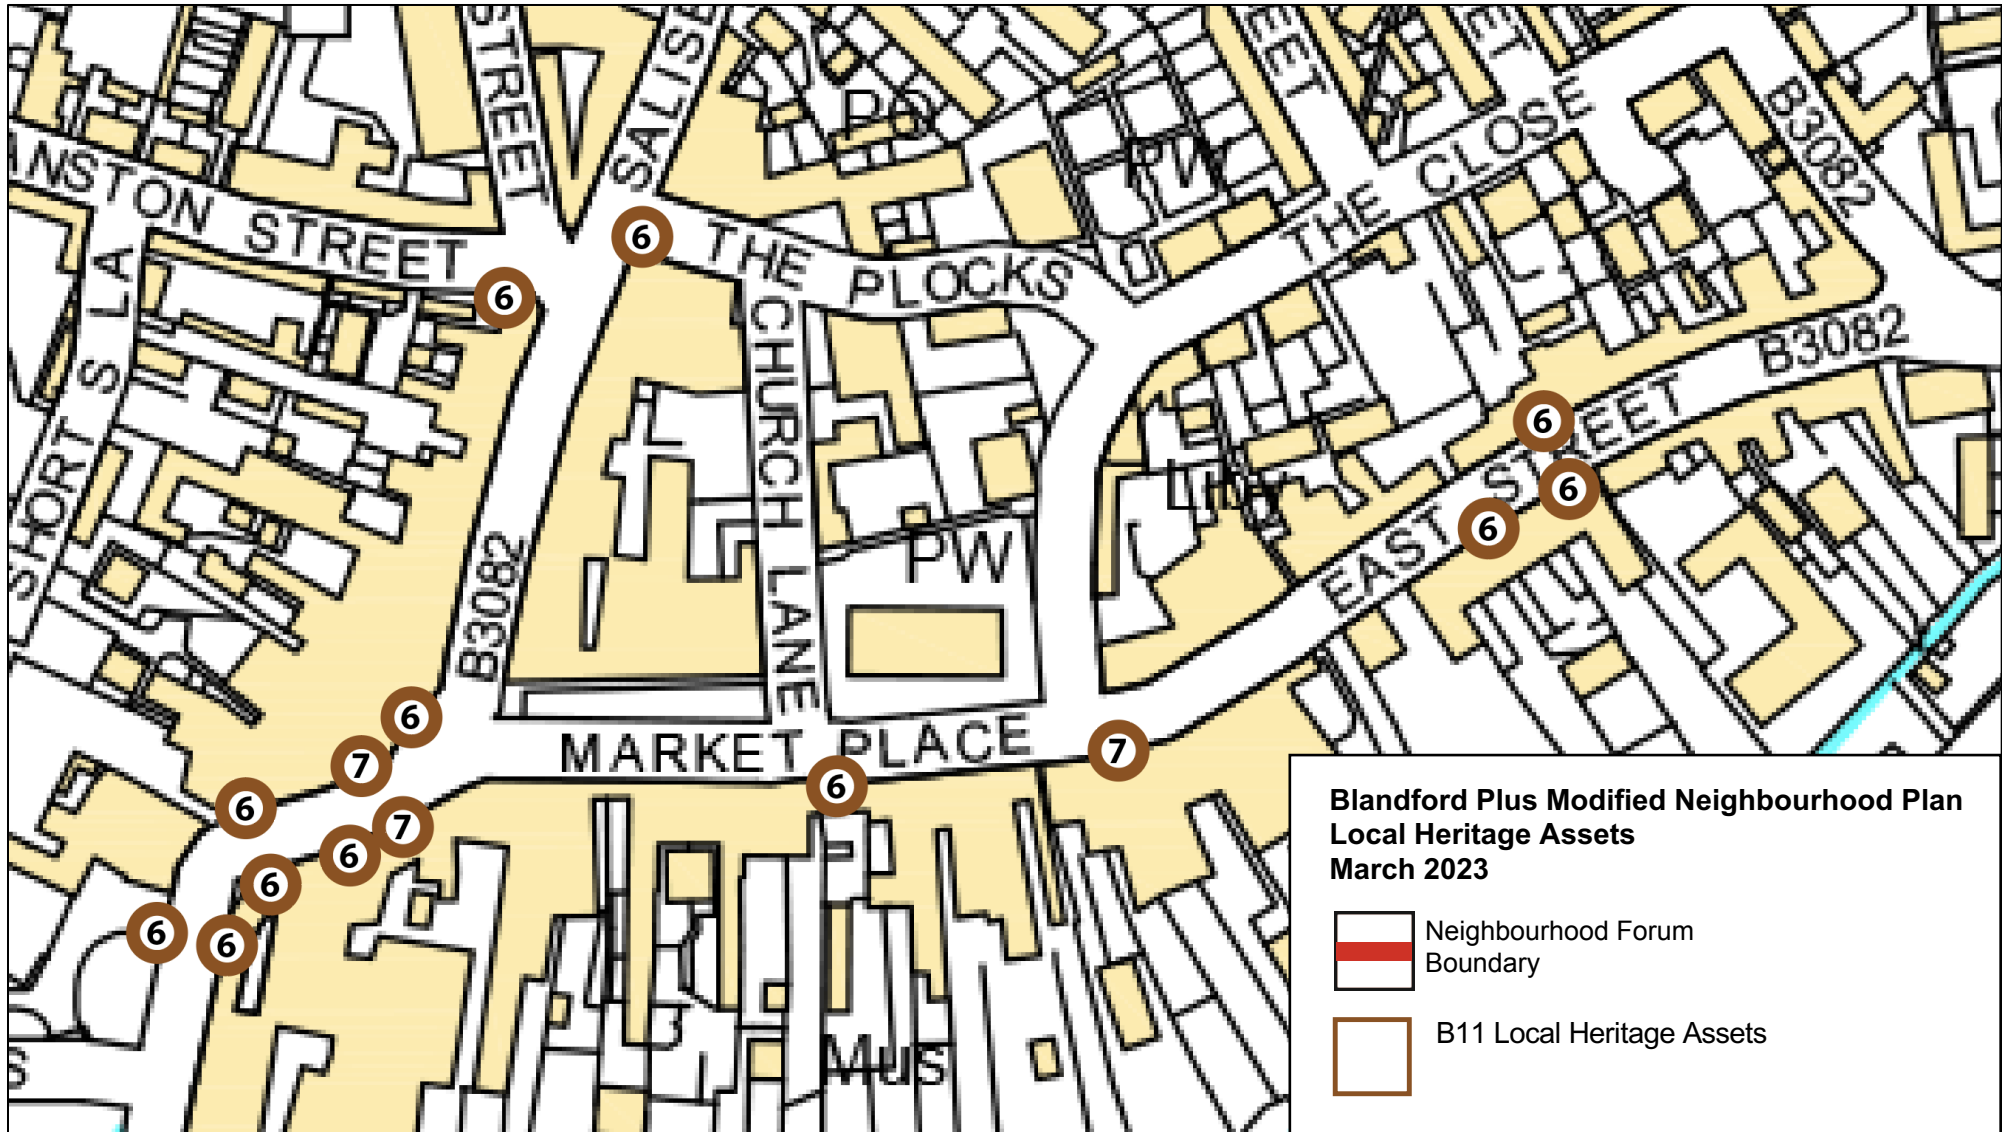

**Blandford Plus Modified Neighbourhood Plan
Local Heritage Assets
March 2023**

-  Neighbourhood Forum Boundary
-  B11 Local Heritage Assets

Ordnance Survey, (c) Crown Copyright 2018. All rights reserved. Licence number 100022432

**Blandford Plus Modified Neighbourhood Plan
Local Heritage Assets
March 2023**

-  Neighbourhood Forum Boundary
-  B11 Local Heritage Assets

**Blandford Plus Modified Neighbourhood Plan
Local Heritage Assets
March 2023**

-  Neighbourhood Forum Boundary
-  B11 Local Heritage Assets