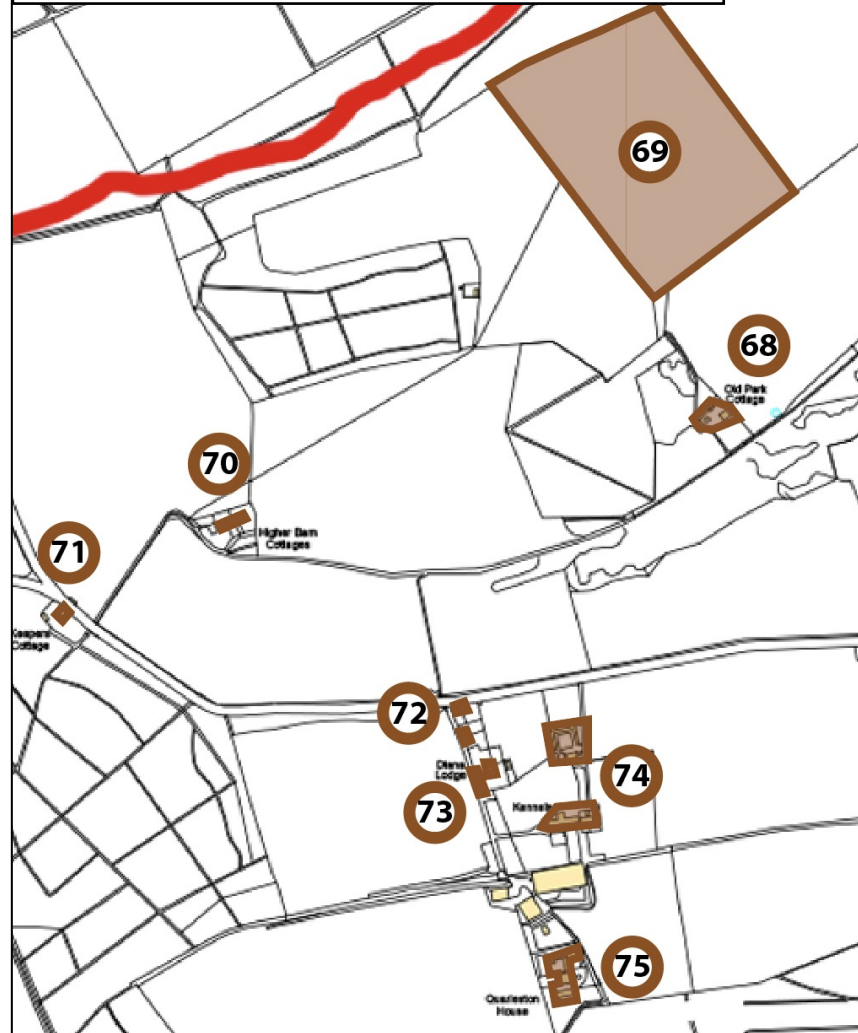

**Blandford Plus Modified Neighbourhood Plan
Local Heritage Assets
March 2023**

-  Neighbourhood Forum Boundary
-  B11 Local Heritage Assets

Ordnance Survey, (c) Crown Copyright 2018. All rights reserved. Licence number 100022432

**Blandford Plus Modified Neighbourhood Plan
Local Heritage Assets
March 2023**

-  Neighbourhood Forum Boundary
-  B11 Local Heritage Assets

**Blandford Plus Modified Neighbourhood Plan
Local Heritage Assets
March 2023**

-  Neighbourhood Forum Boundary
-  B11 Local Heritage Assets