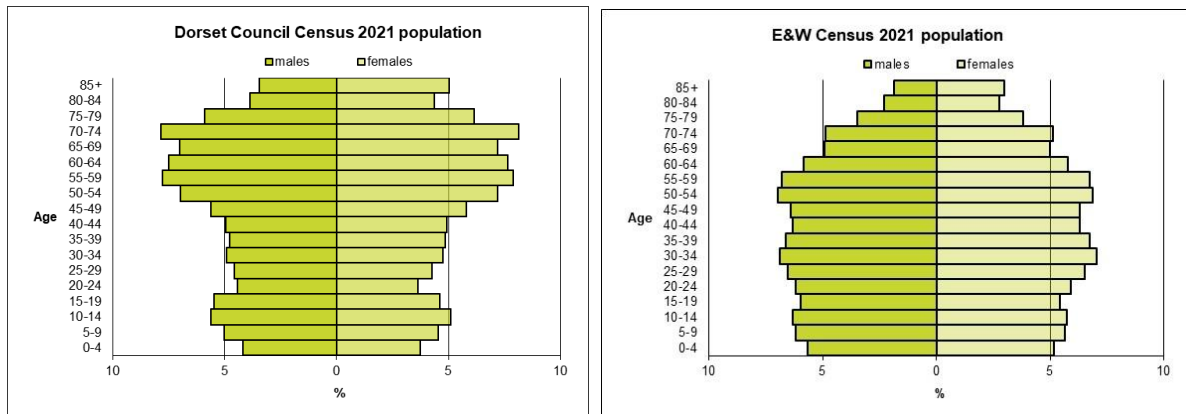

¹ All data that refers to Dorset relates to the Dorset Council area

Table 3 - Age profile

Dorset has a much higher proportion of residents who are aged over 65 years (29.6%) compared with the regional and national averages. The working age population is lower than the figures for both the South West and National figures.

Age	Dorset	South West	England & Wales
% 0-4 years	4.0	4.8	5.4
% 5-15 years	11.2	12.1	13.1
% 16-64 years	55.2	60.7	62.9
% 65+ years	29.6	22.3	18.6
% 80+ years	8.4	6.2	5.0

Figure 1 – Population Projections for Dorset and England Wales

The population pyramids below highlight the profound difference between Dorset’s age profile and that of England and Wales in 2021. Dorset’s population pyramid has a squeezed middle with a greater proportion of young people under 20 and older people 60 and over than the population in England and Wales.

Table 4 – Population by age and sex by five year age group in 2021.

Dorset has a higher proportion of males than females in every five year age group from 0 to 29. From 30 years onwards the proportion of females is higher in every five year age category increasing in the oldest of age groups. With 61% of the over 85 population female compared to 39% male. Overall there are more females in Dorset than males.