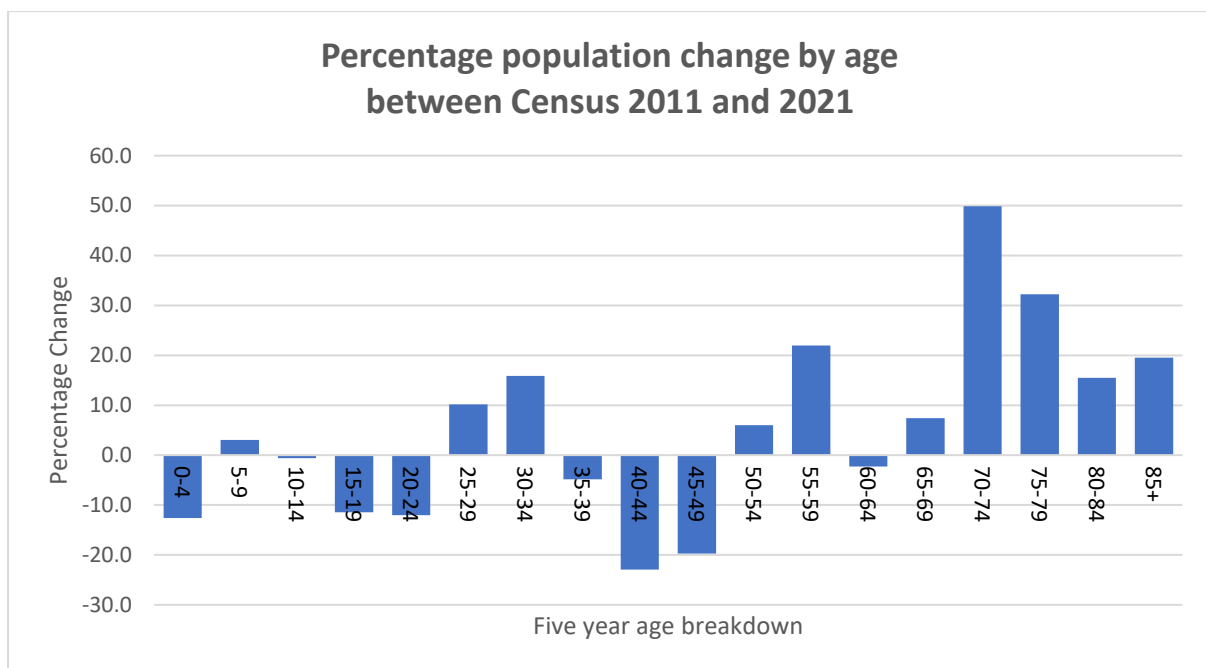

Figure 2 – Population change by age – five year age brackets

Population Density

Dorset has a slightly increased population density since the last Census in 2011

Dorset’s population density in 2021 was 152.4 persons per square kilometre, compared to 146.6 persons per square kilometre in 2011.

Households

Within Dorset, there were 169,261 households recorded in the Census in 2021. An increase of 6.6% since 2011 (HH in 2011 total 158,738).