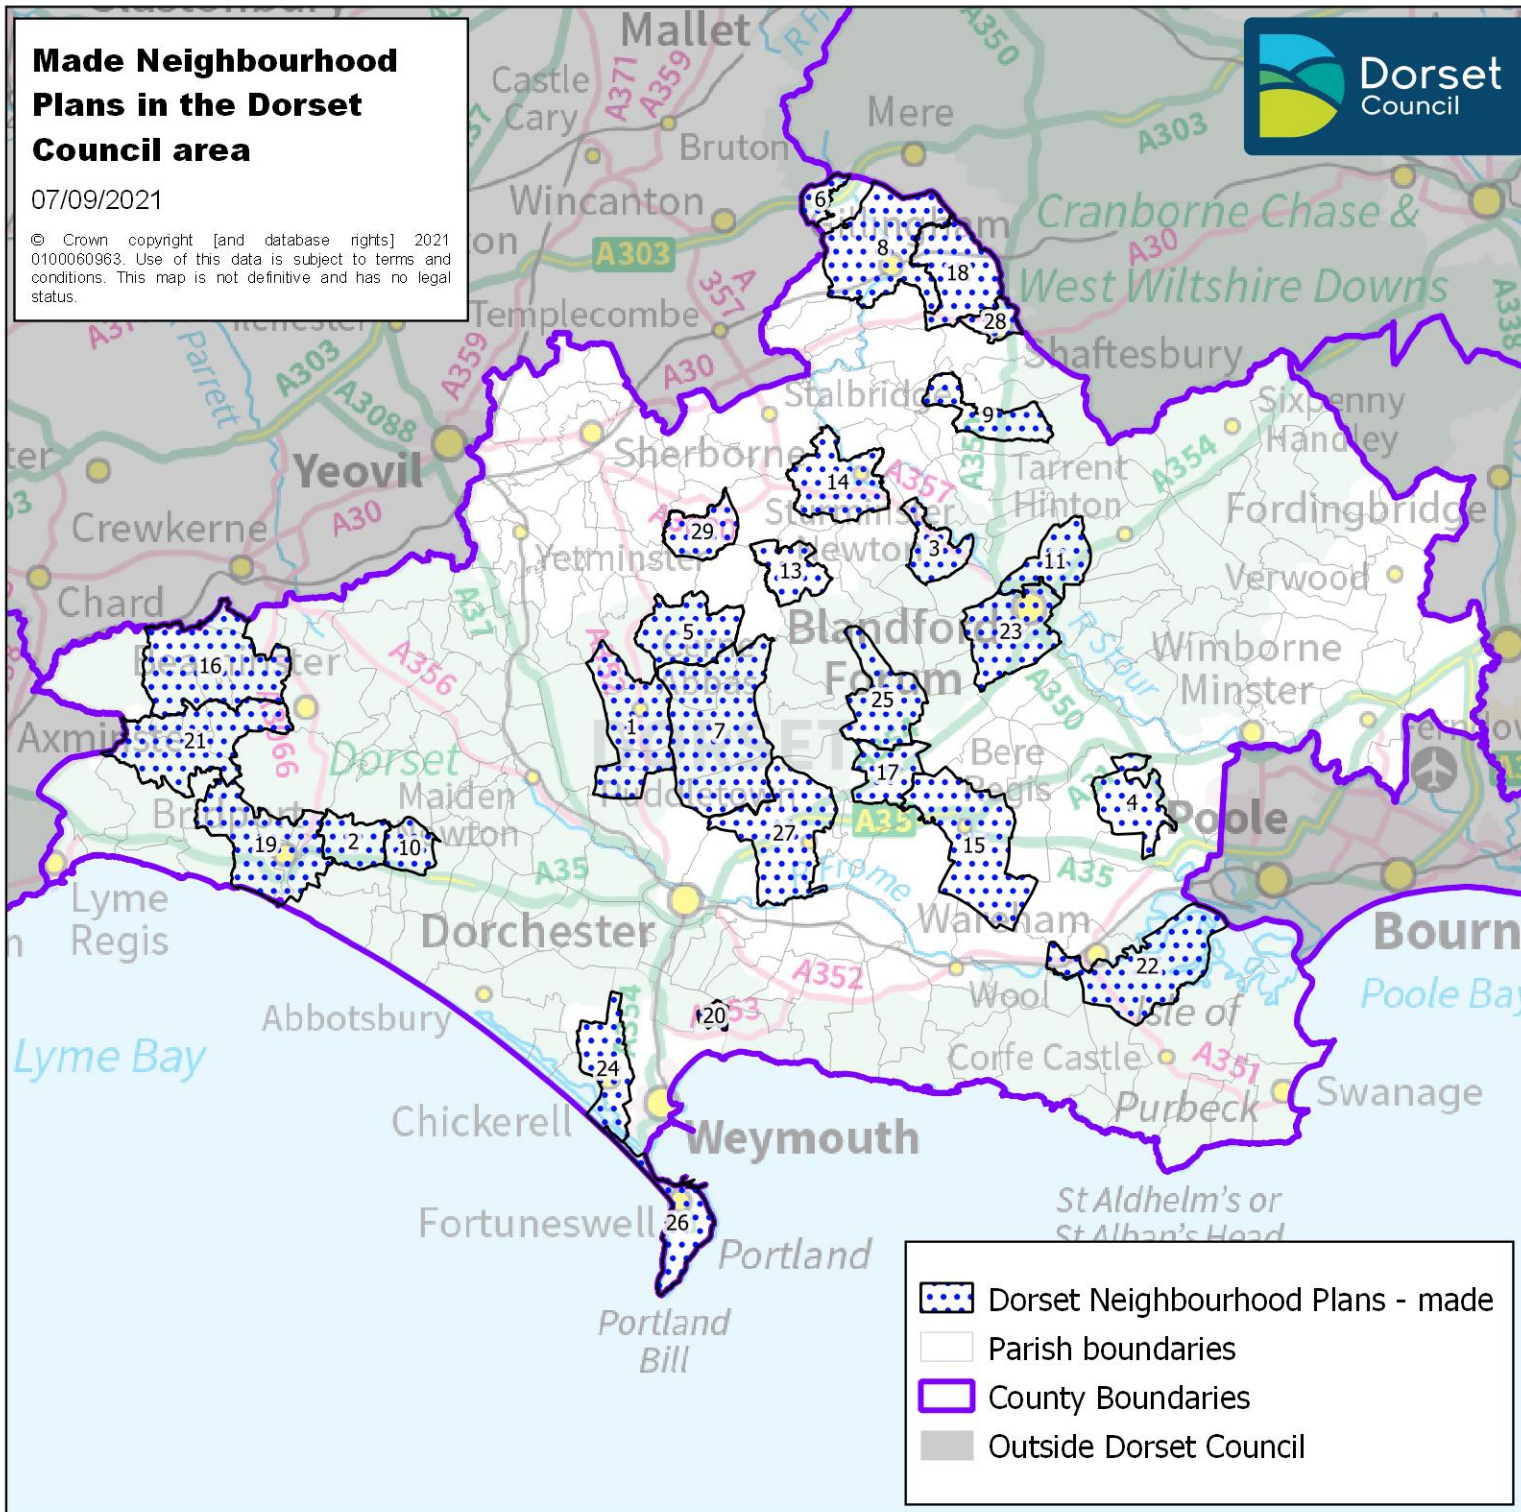

Made Neighbourhood Plans in the Dorset Council area

07/09/2021

© Crown copyright [and database rights] 2021 0100060963. Use of this data is subject to terms and conditions. This map is not definitive and has no legal status.

ID	Plan name	Date adopted
1	Cerne Valley NP	08/01/2015
2	Loders NP	21/07/2016
3	Shillingstone NP	21/02/2017
4	Lytchett Matravers NP	13/06/2017
5	Buckland Newton NP	07/12/2017
6	Bourton NP	26/01/2018
7	Piddle Valley NP	10/05/2018
8	Gillingham NP	27/07/2018
9	Fontmell Magna NP	28/11/2018
10	Askerswell NP	10/01/2019
11	Pimperne NP	25/01/2019
13	Hazelbury Bryan NP	08/03/2019
14	Sturminster Newton NP	08/03/2019
15	Bere Regis NP	25/06/2019
16	Broadwindsor NP	01/10/2019
17	Milborne St Andrew NP	01/10/2019
18	Motcombe NP	10/12/2019
19	Bridport Area NP	05/05/2020
20	Sutton Poyntz NP	05/05/2020
21	Upper Marshwood Vale NP	05/05/2020
22	Arne NP	22/06/2021
23	Blandford + NP	22/06/2021
24	Chickerell NP	22/06/2021
25	Milton Abbas NP	22/06/2021
26	Portland NP	22/06/2021
27	Puddletown NP	22/06/2021
28	Shaftesbury NP	22/06/2021
29	Holwell NP	07/09/2021