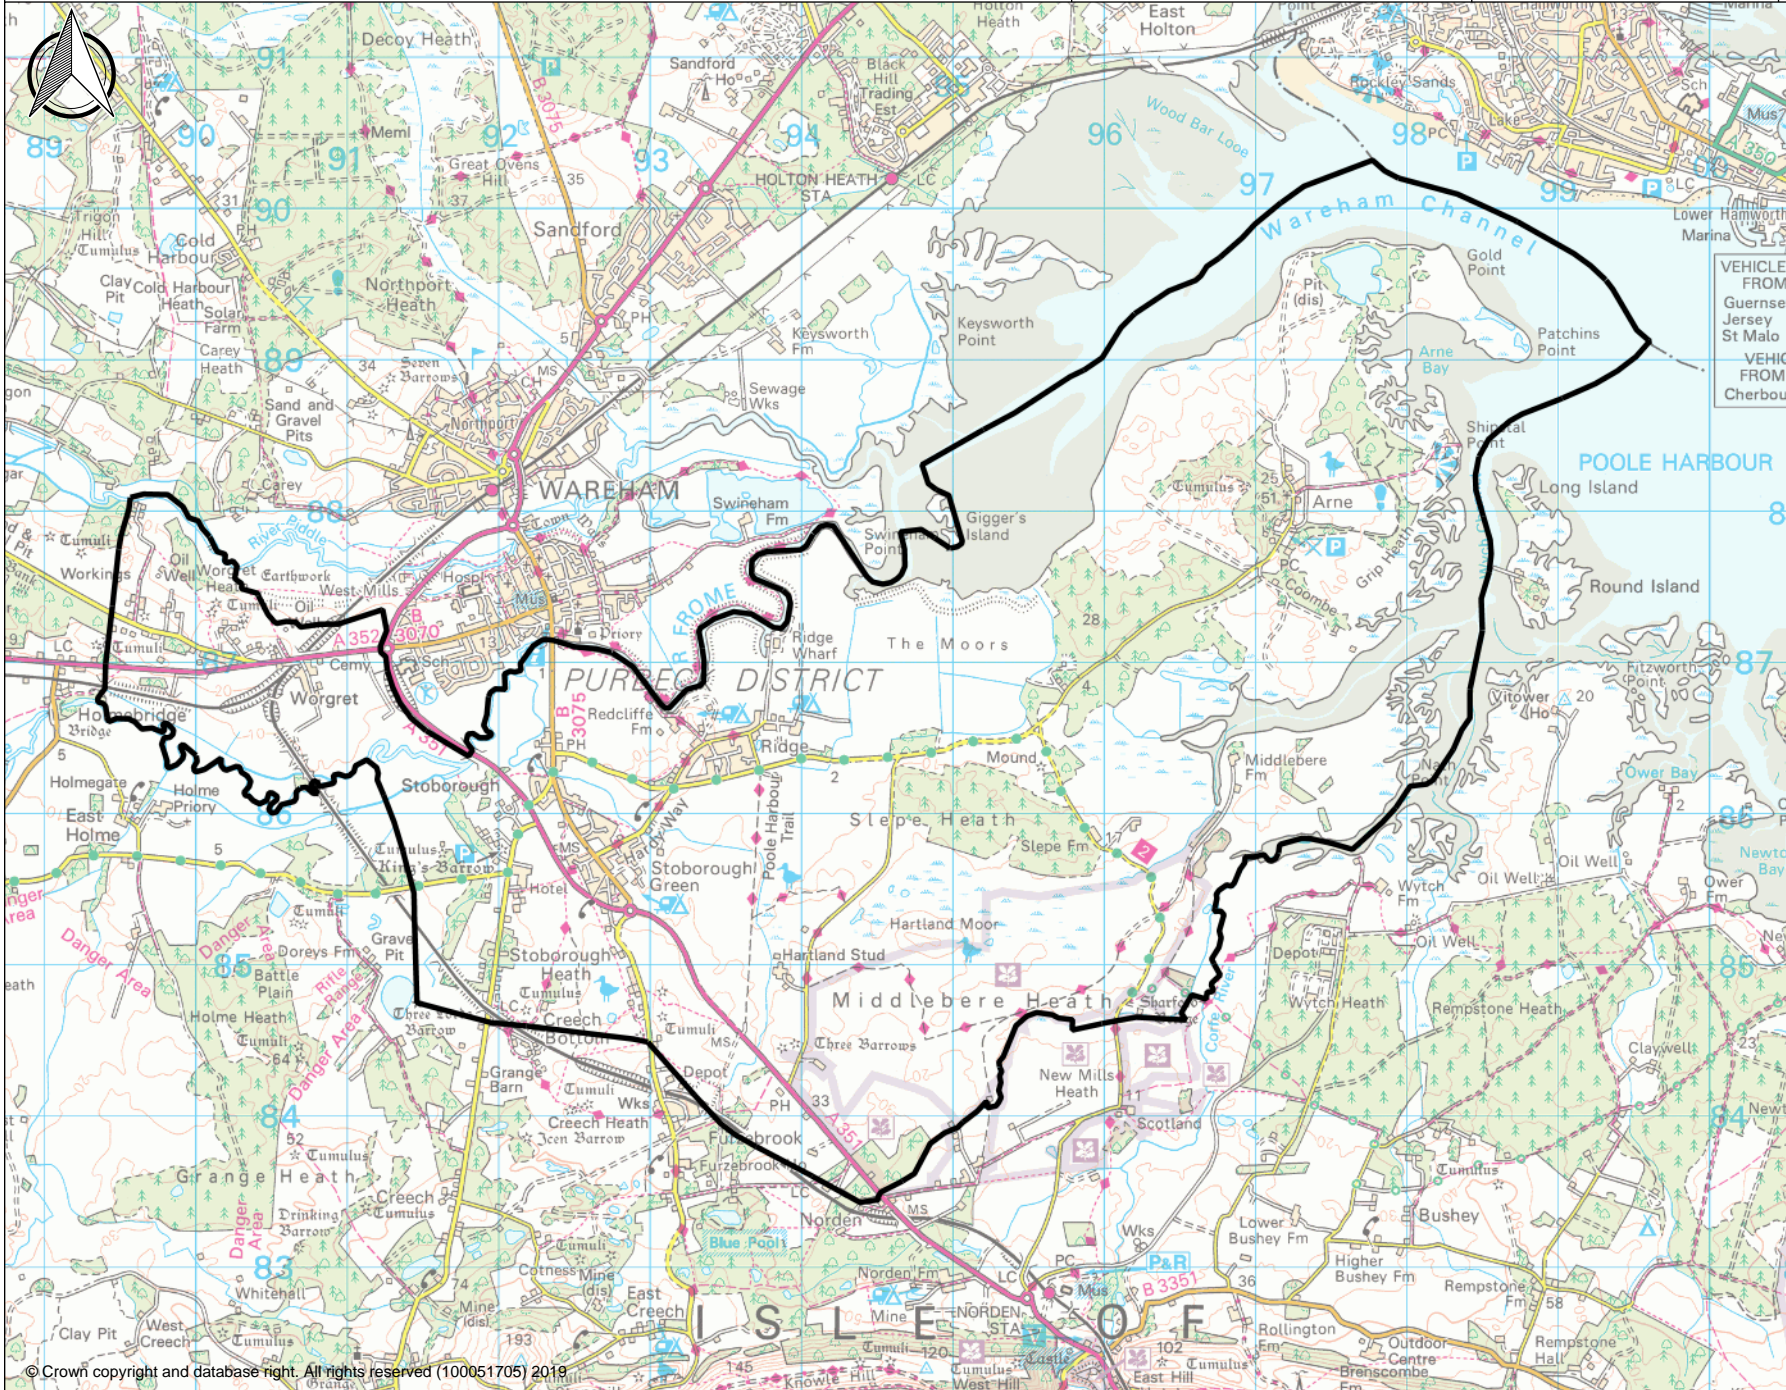

Arne Parish Boundary

proposed NP area revision

Arne CP

Author:

Date: 17/07/2019

Parish Boundary

VEHICLE FROM
Guernsey
Jersey
St Malo

VEHICLE FROM
Cherbourg