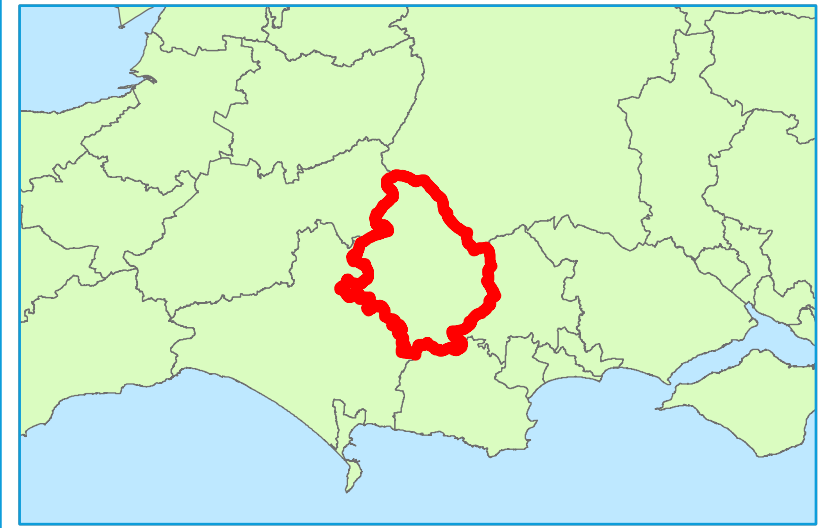

Key Plan

Legend

-  North Dorset District Council Boundary
-  Areas Benefitting from Defences
-  Flood Zone 3
-  Flood Zone 2

Contains Environment Agency information © Environment Agency and/or database right
 Reproduced from Ordnance Survey mapping with the permission of Ordnance Survey
 on behalf of the Controller of Her Majesty's Stationery Office. © Crown copyright. (2017)
 Unauthorised reproduction infringes Crown copyright and may lead to prosecution or civil proceedings.