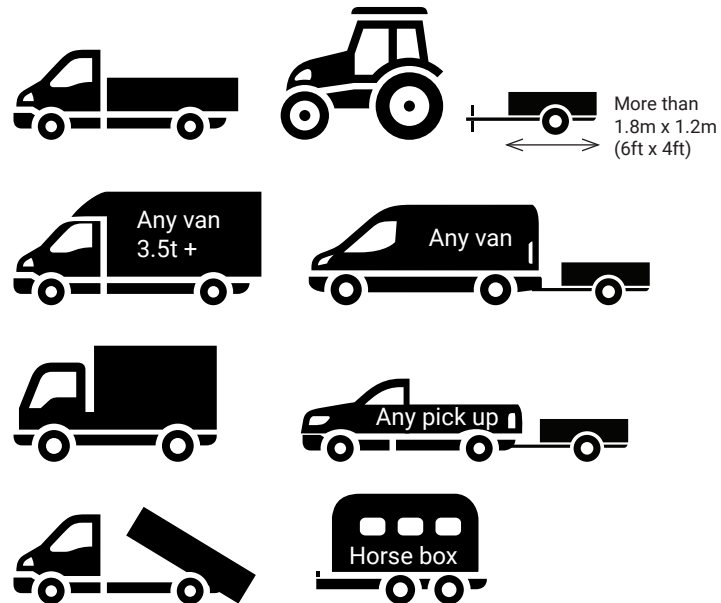

# Vehicle restrictions at Household Recycling Centres

**No permit needed**

**Permit needed**

**Not allowed on site**

- cars
- campervans
- minibuses
- people carriers
- estate cars
- trailers up to 1.8m x 1.2m (6ft x 4ft) not towed by a van
- hire vans\* max 3 day hire

- vans up to 3.5t\*
- single and double cab pick ups
- car derived vans

- vans over 3.5t
- vans towing trailers
- single and double cab pick ups towing trailers
- any trailer over 1.8m x 1.2m (6ft x 4ft)
- Luton box vans
- flatbed vans
- tipper vans
- tractors
- horse boxes
- agricultural vehicles
- hire vans - over 3 day hire