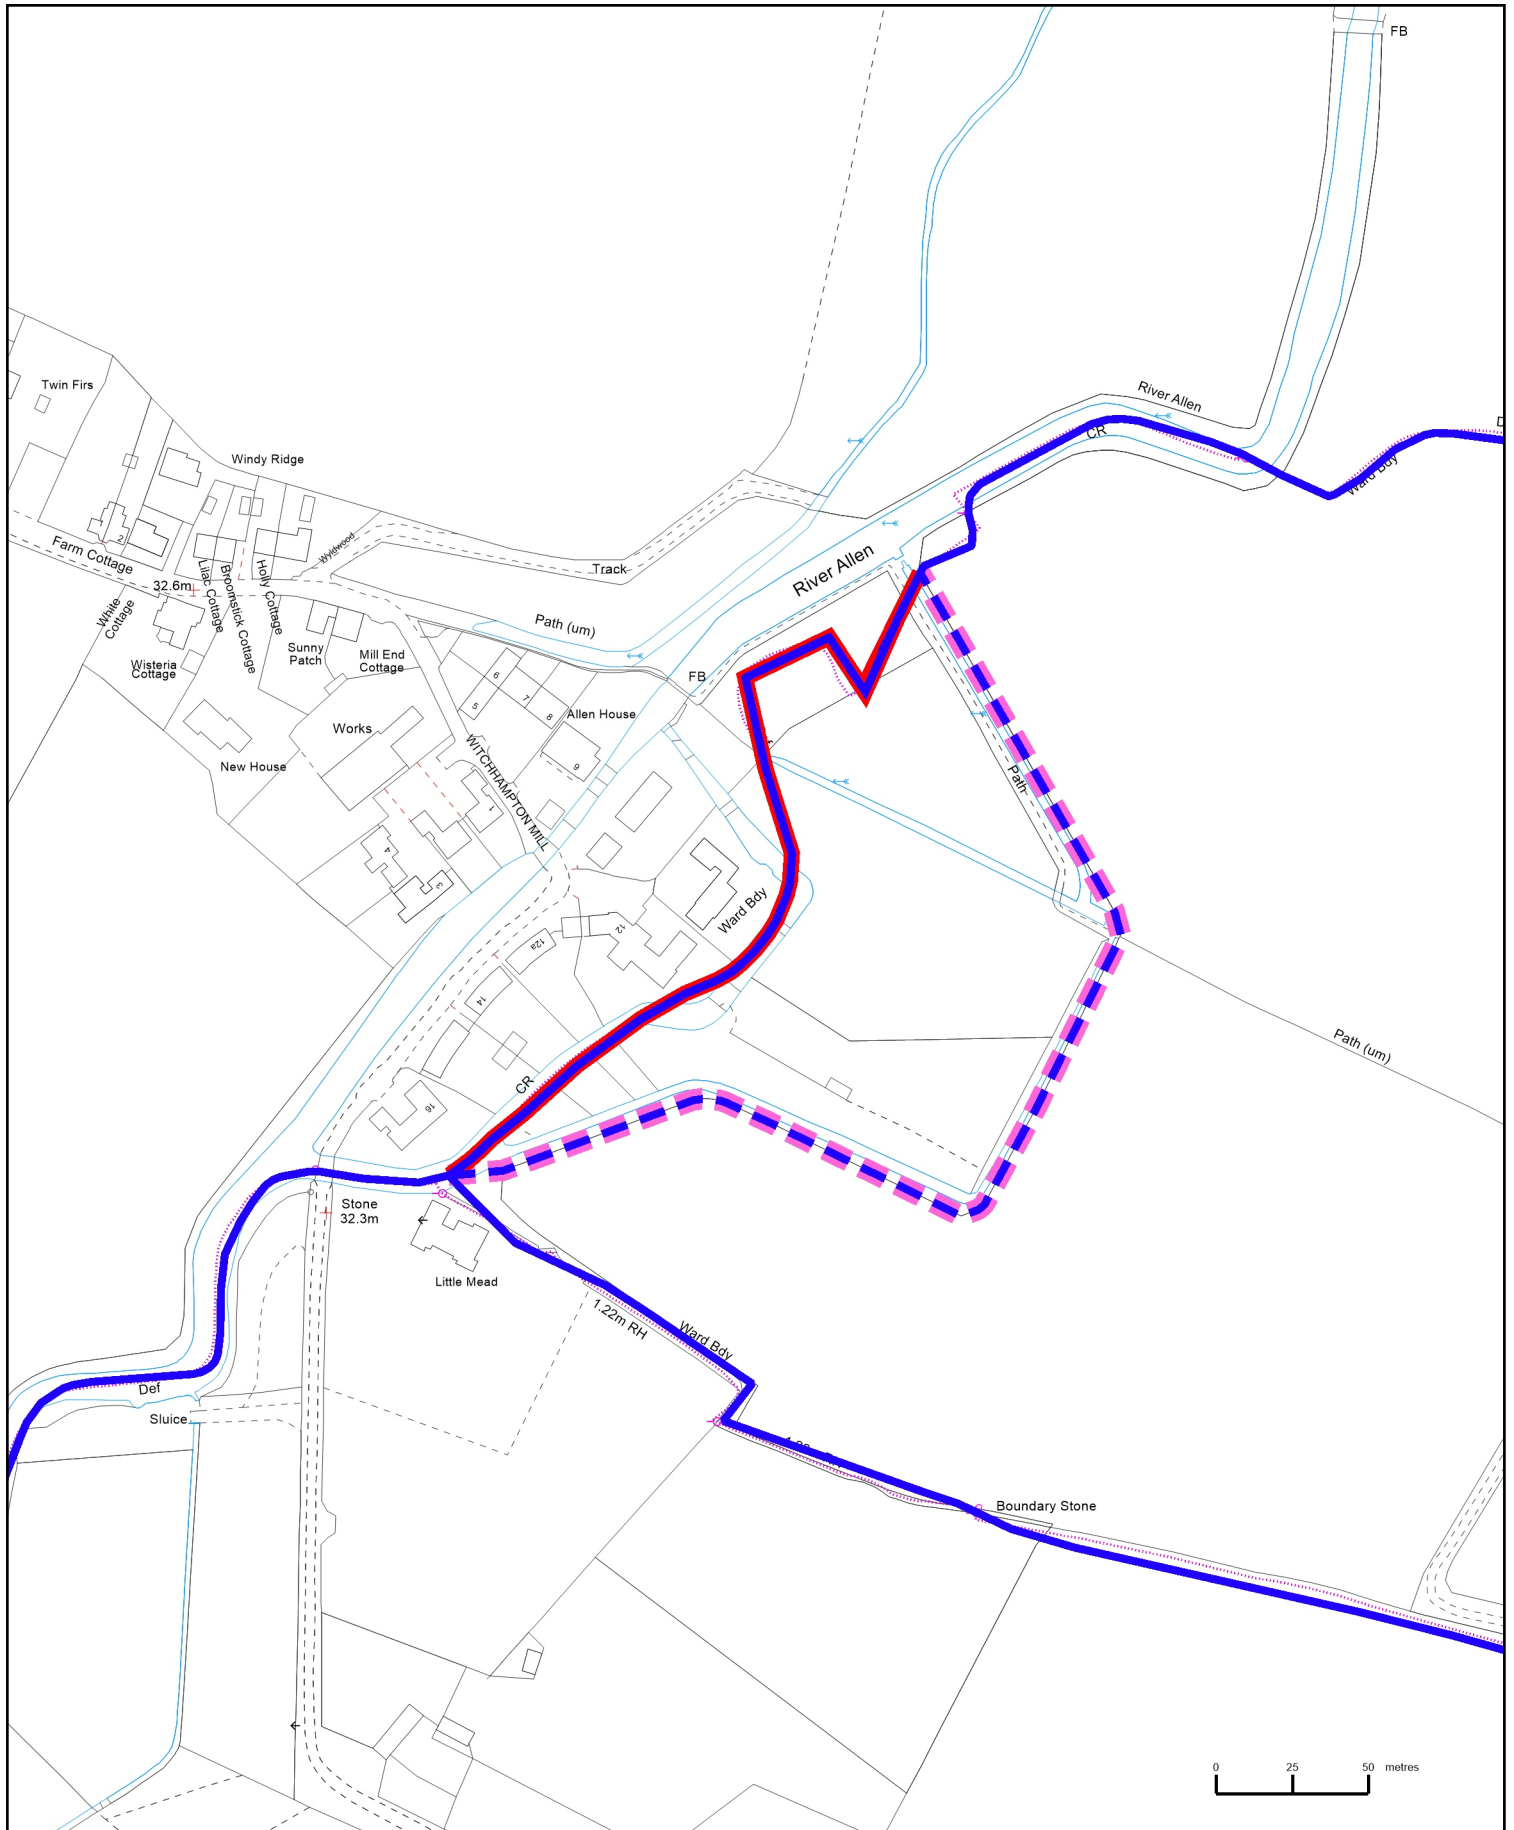

Witchampton / Chalbury Parish Boundary

Proposed Change to Parish Boundary

- Boundary Changes Parish Boundary
- New Parish Boundary
- Parish Boundary Removal

Scale: 1:2500 @ A4
Date: 10 January 2018
Creator: Democratic Services