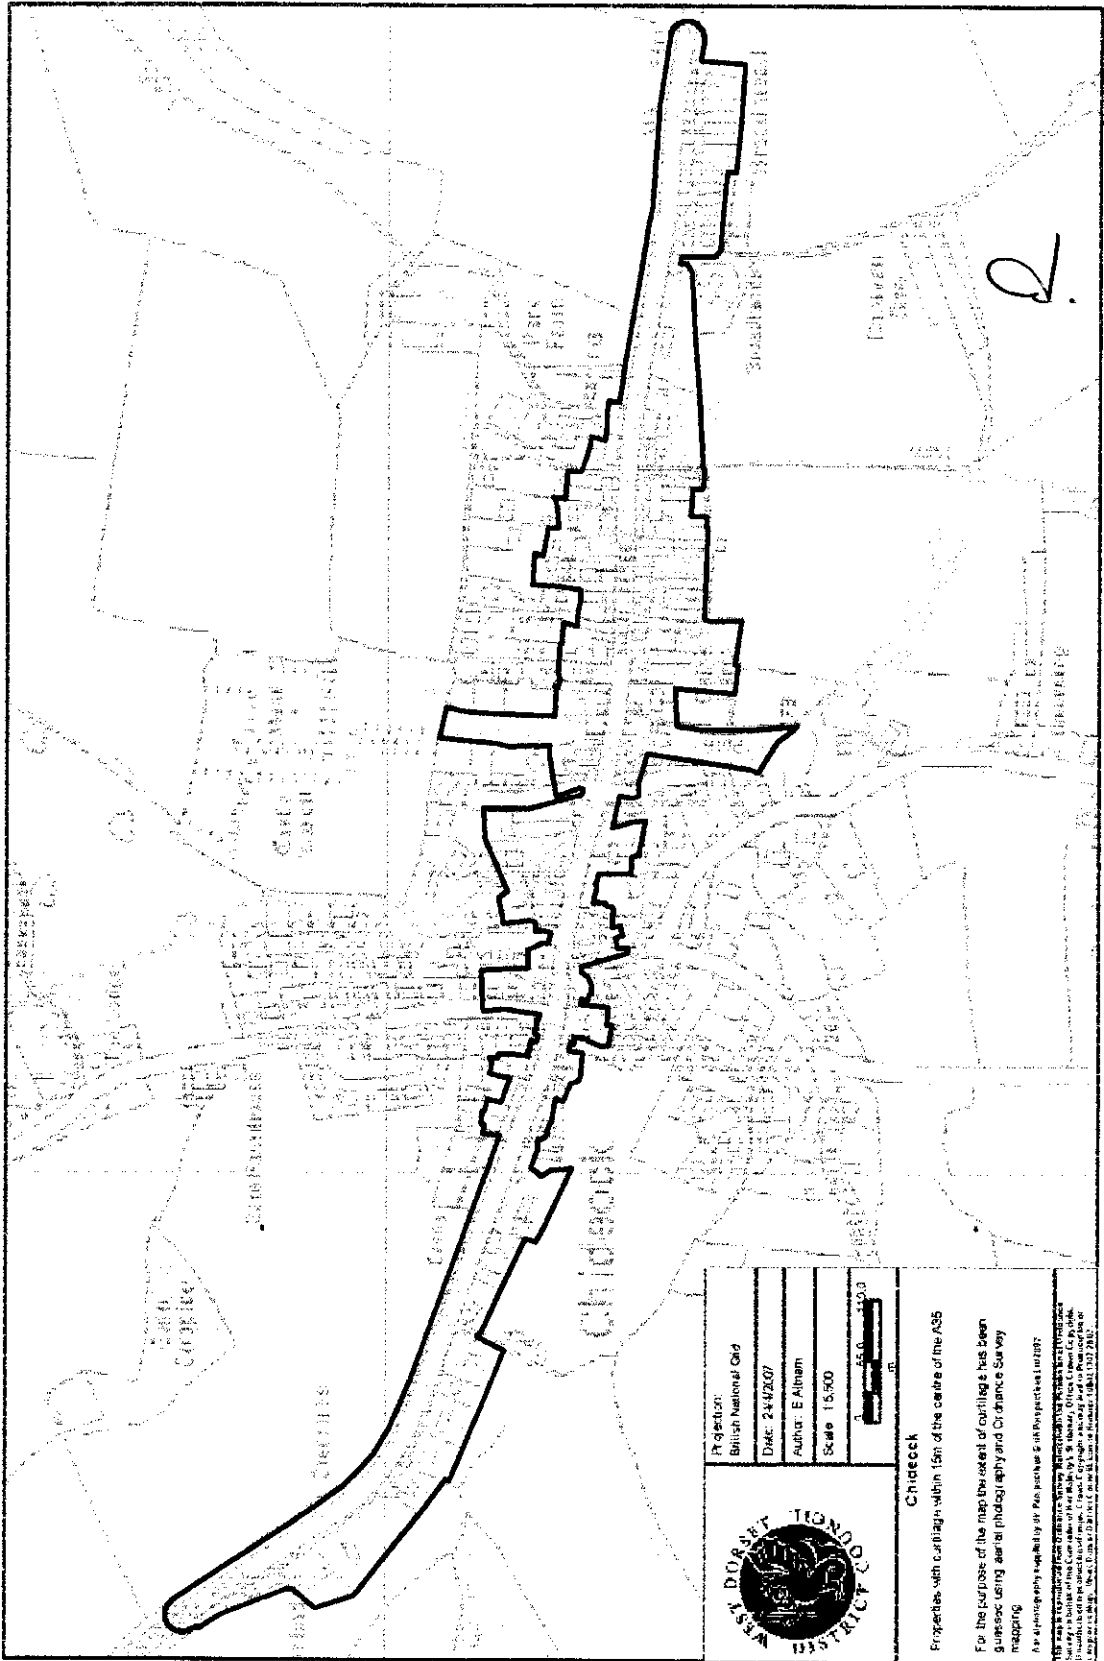

[Signature]
Chief Executive

Projection:
 British National Grid
 Date: 24/02/07
 Author: E. Alham
 Scale: 1:5,000

Chidecock
 Properties within 15m of the centre of the A55
 For the purpose of the map the extent of curtilage has been
 guessed using aerial photography and Ordnance Survey
 mapping.
 An electronic copy of this package is available at: www.ordnancesurvey.co.uk
 This map is a reproduction of the original map. It is not a substitute for the original map. It is not to be used for navigation or other purposes.
 Ordnance Survey, 100 High Street, Southampton SO9 1NH, UK. Tel: 0300 200 0000. Fax: 01703 633100.