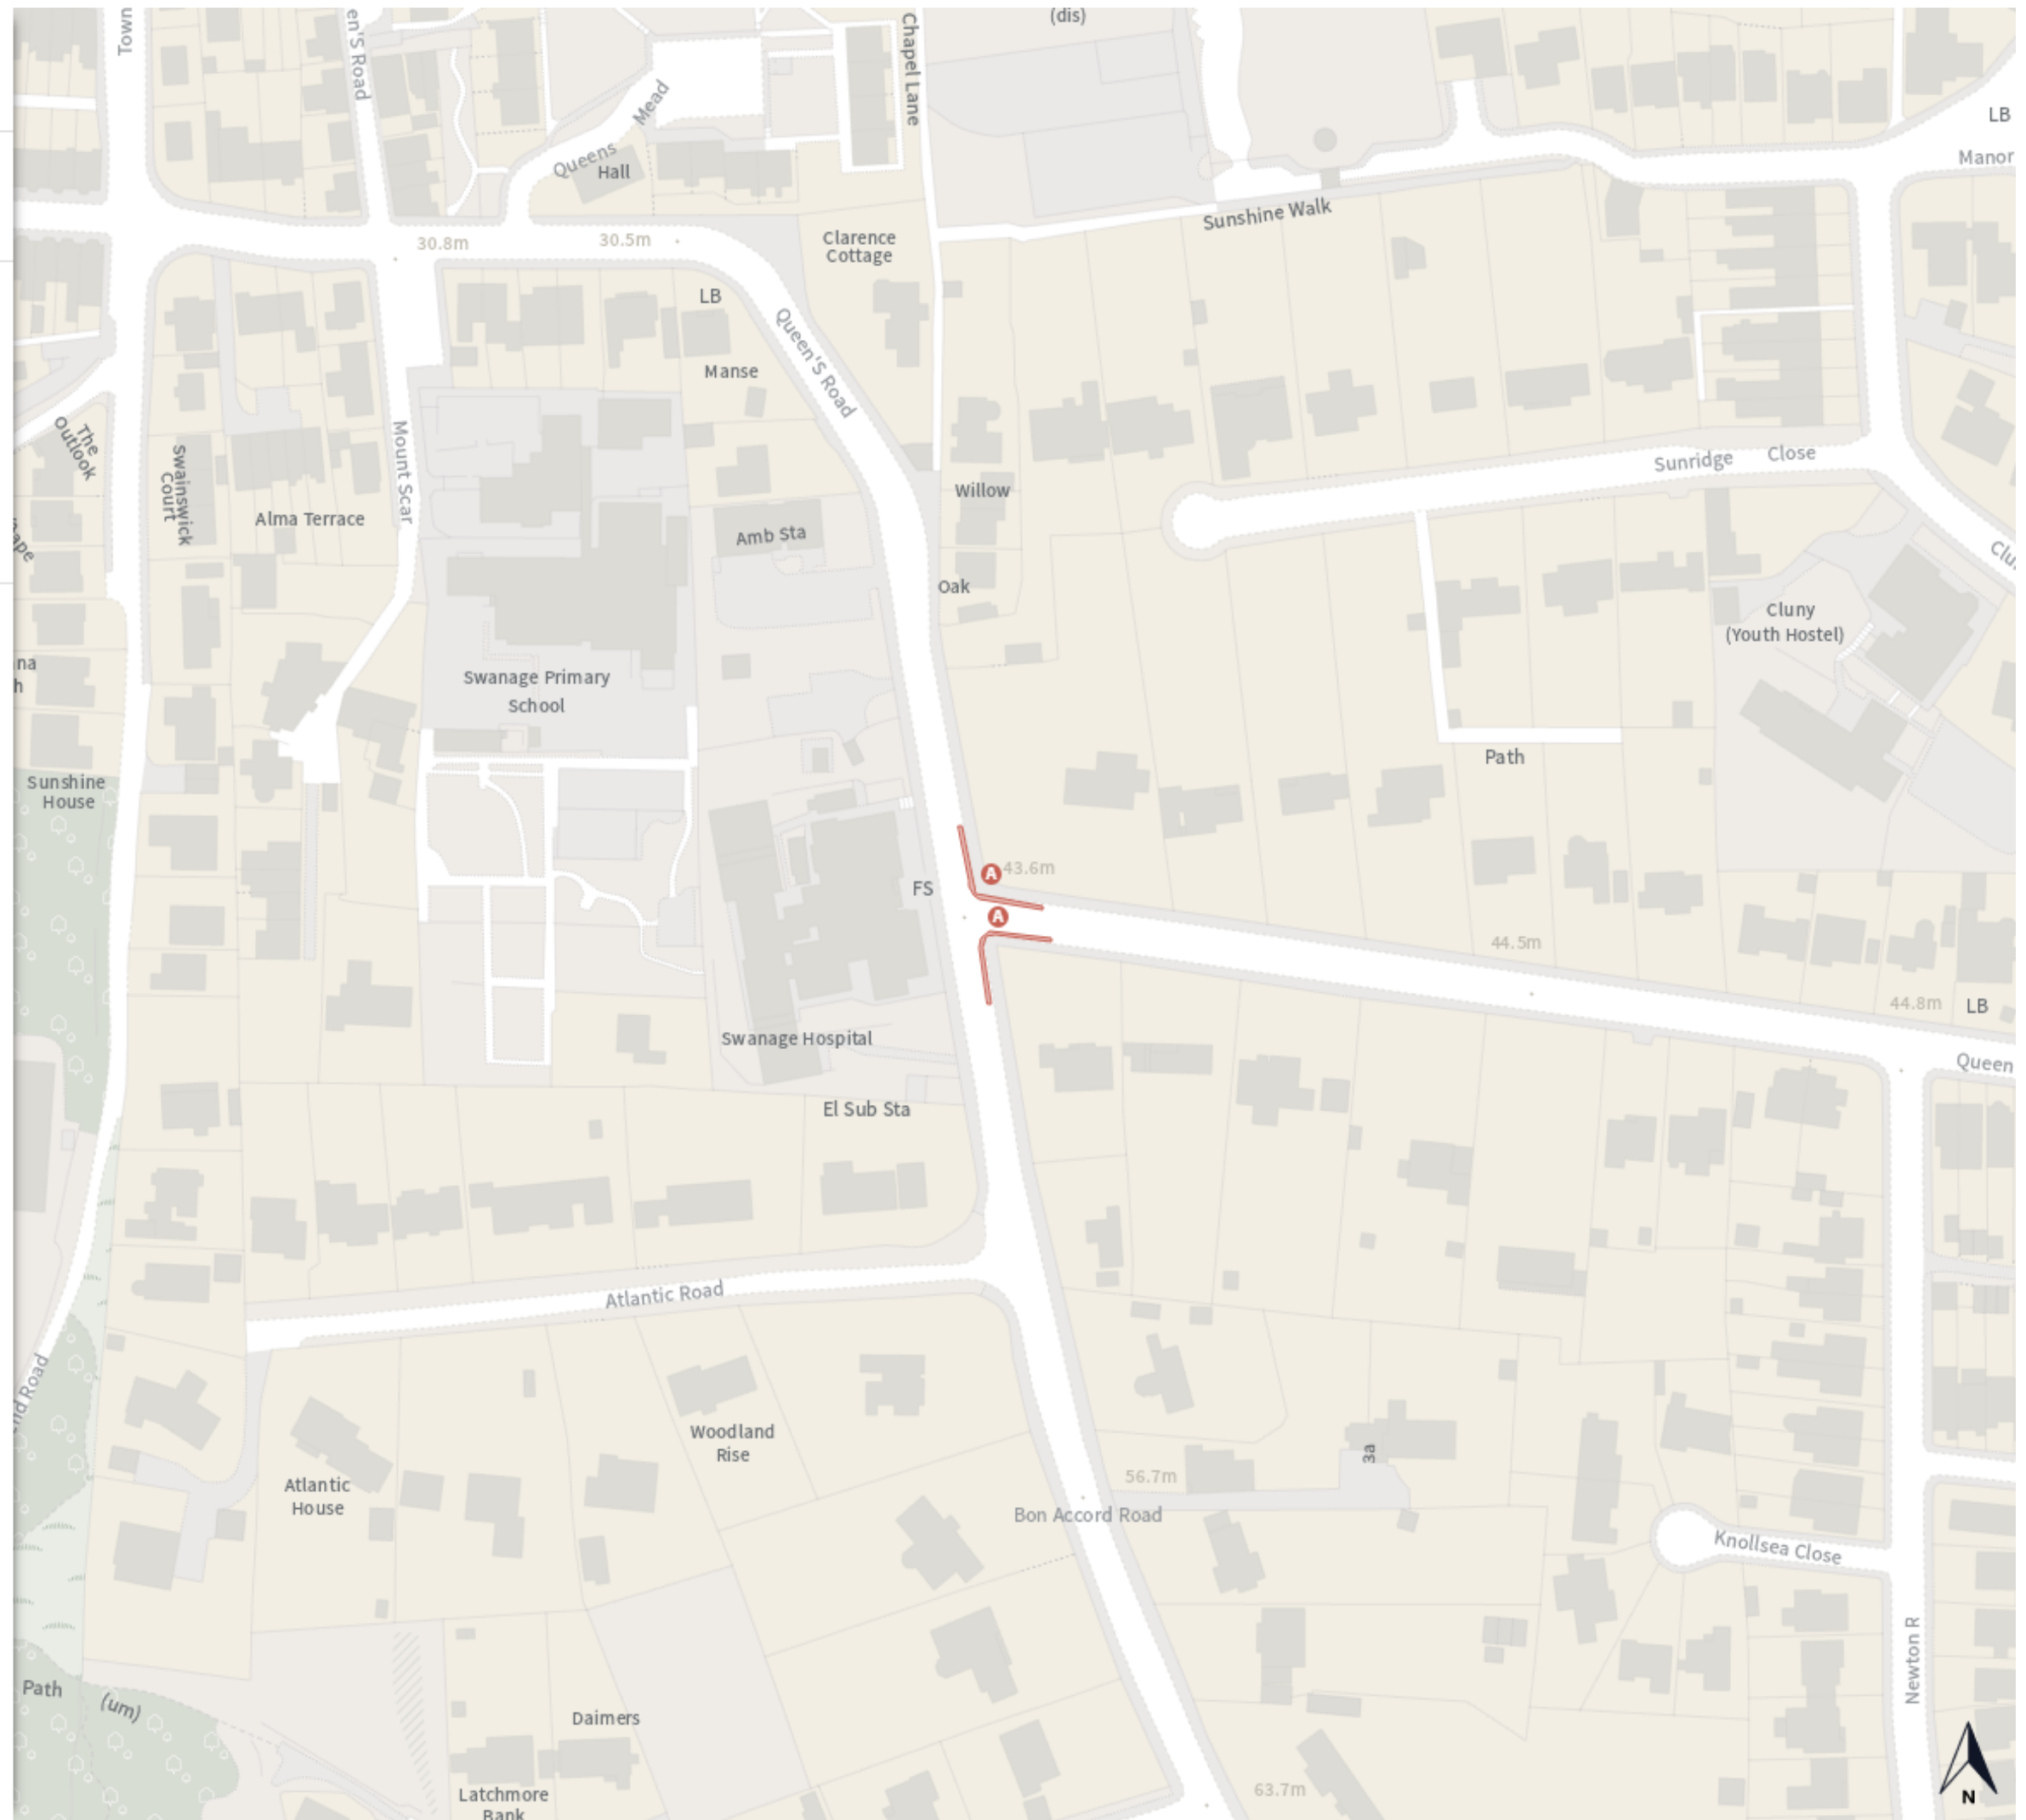

Queens Road - Swanage

Map 1 of 1

- Modified
- Shared use
- No waiting at any time
All Year All Week 00:00-00:00
- No loading at any time
All Year All Week 00:00-00:00

0 20 40 60m

Scale: 1:1250

North-West: 78614.372, 402655.535
South-East: 78228.447, 403097.987