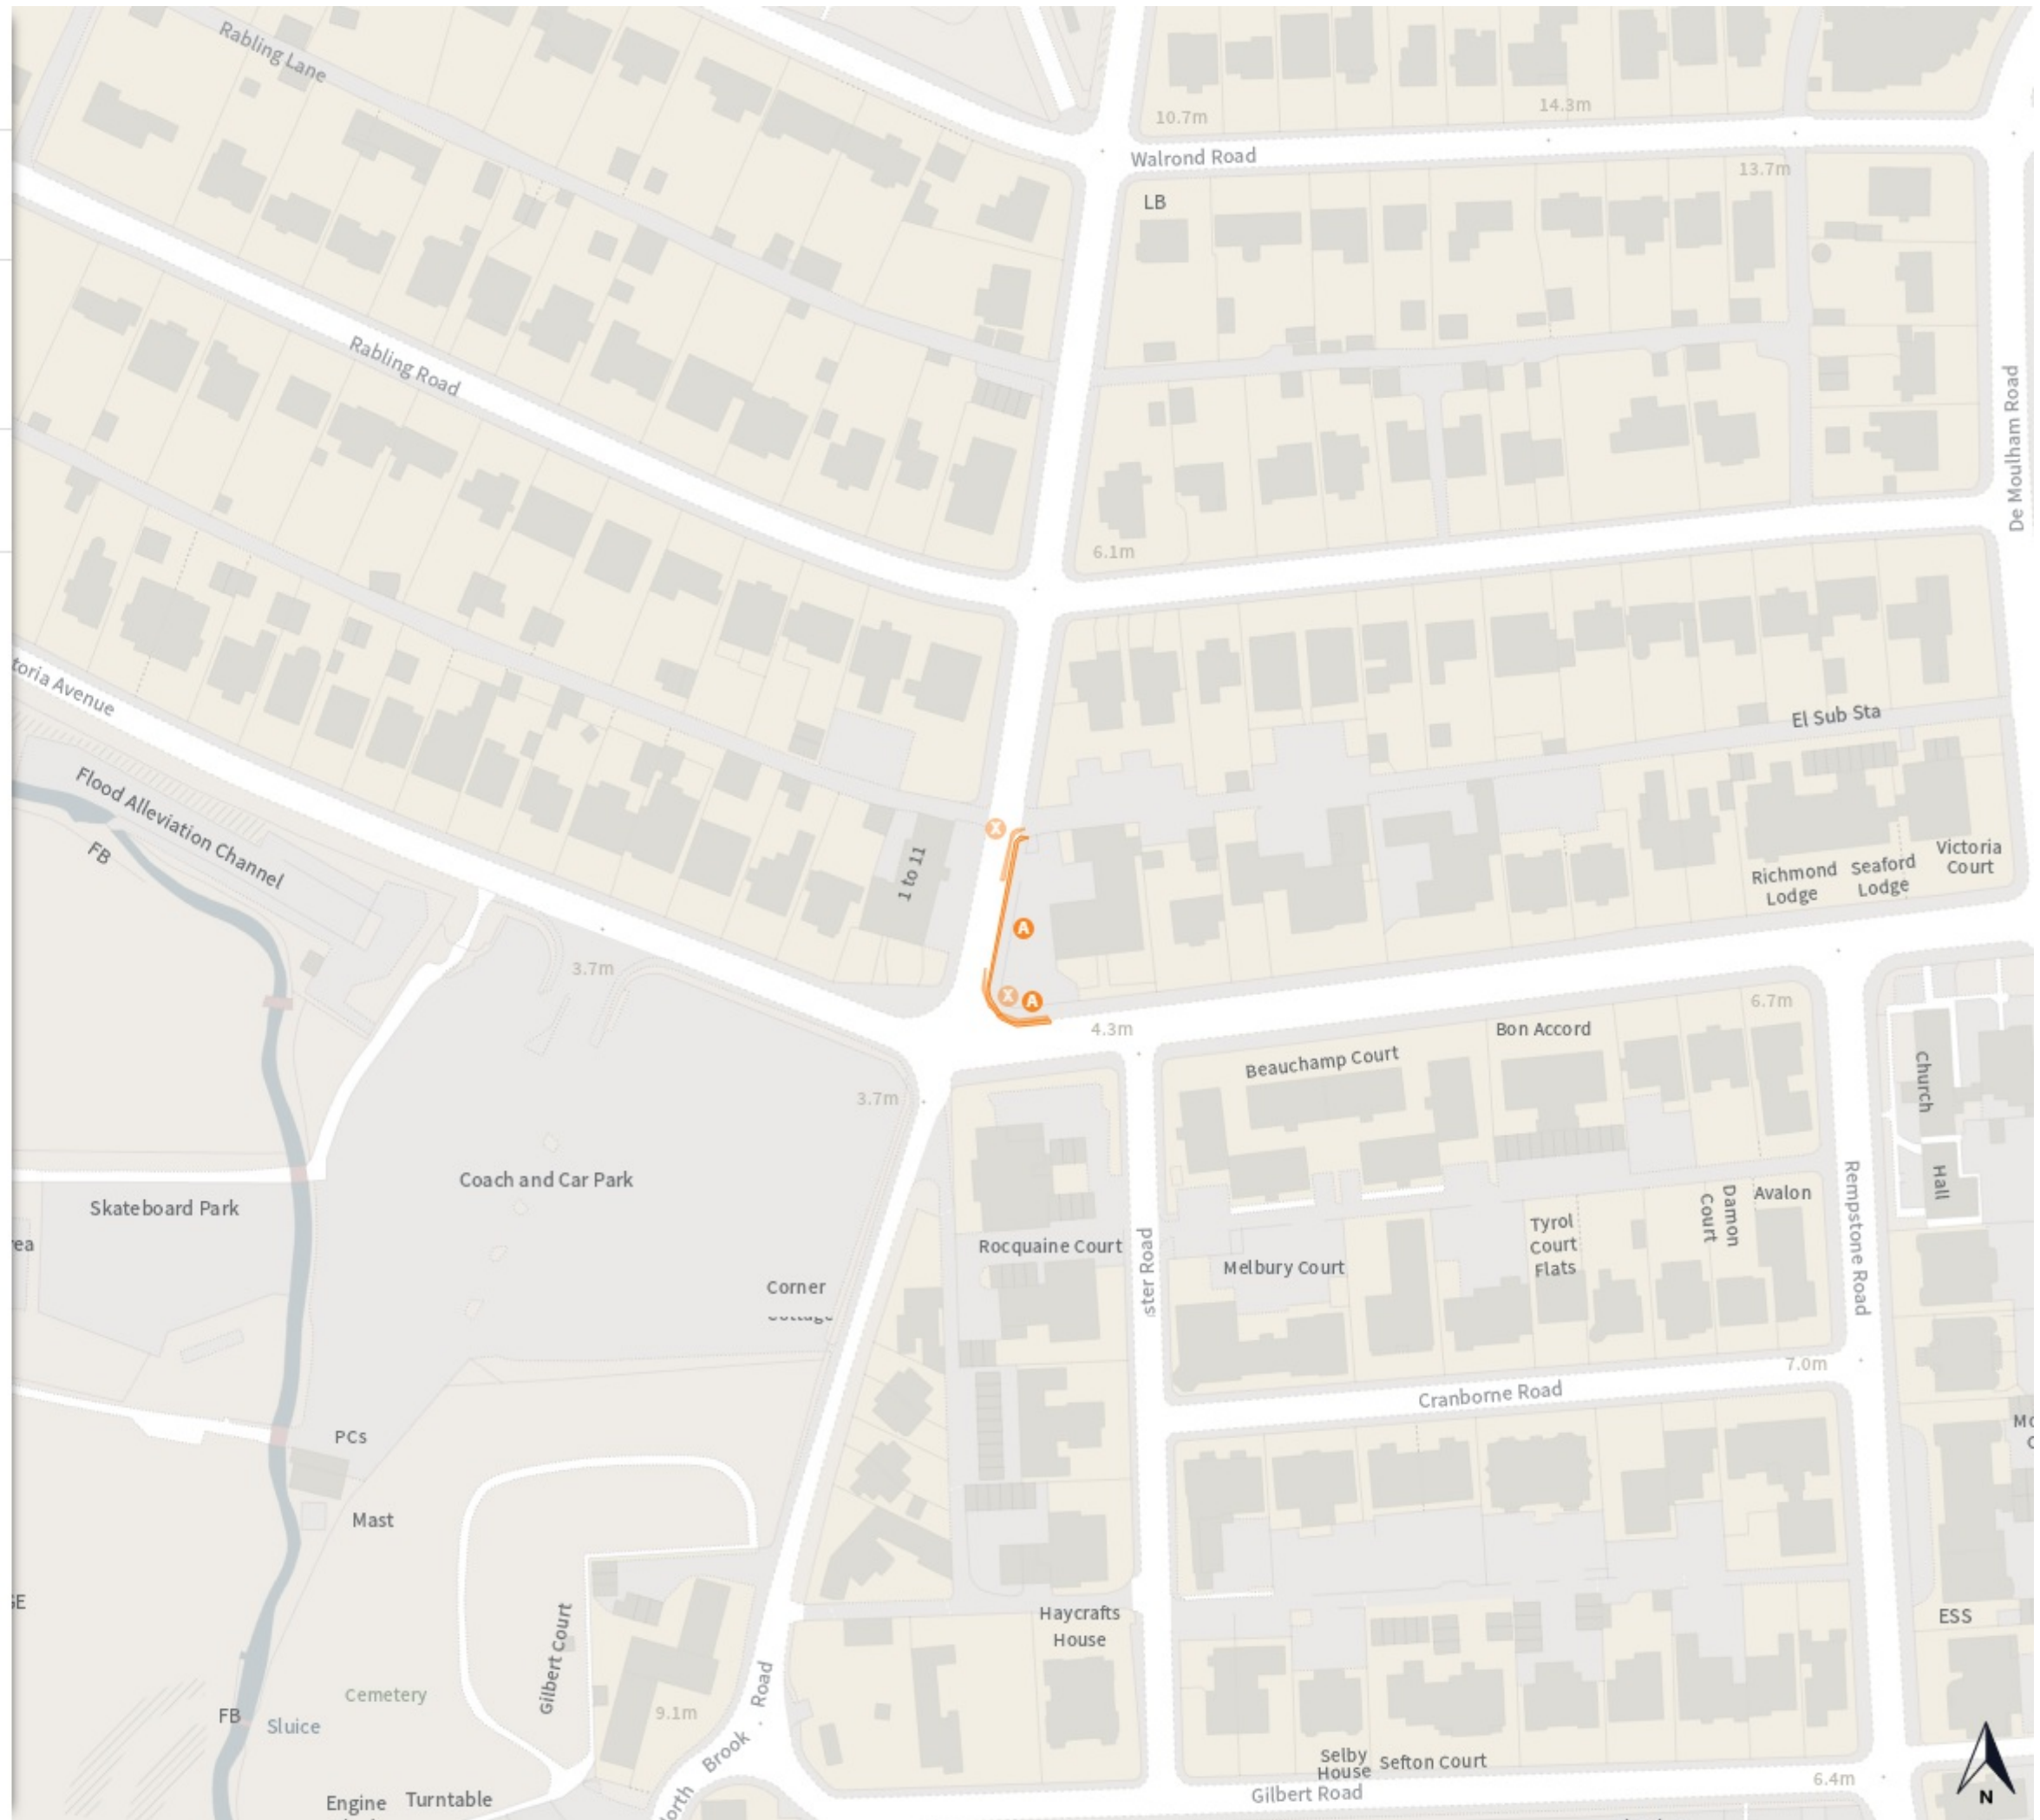

Northbrook Road Swanage

Map 1 of 1

- Added
- No waiting at any time
- All Year All Week 00:00-00:00
- Removed
- No waiting at any time

0 20 40 60m

Scale: 1:1250

North-West: 79325.607, 402543.983
South-East: 78939.725, 402986.367

© Crown copyright and database rights 2021 Ordnance Survey.
You are not permitted to copy, sub-license, distribute or sell any of this data to third parties in any form. Licence number LA100060963