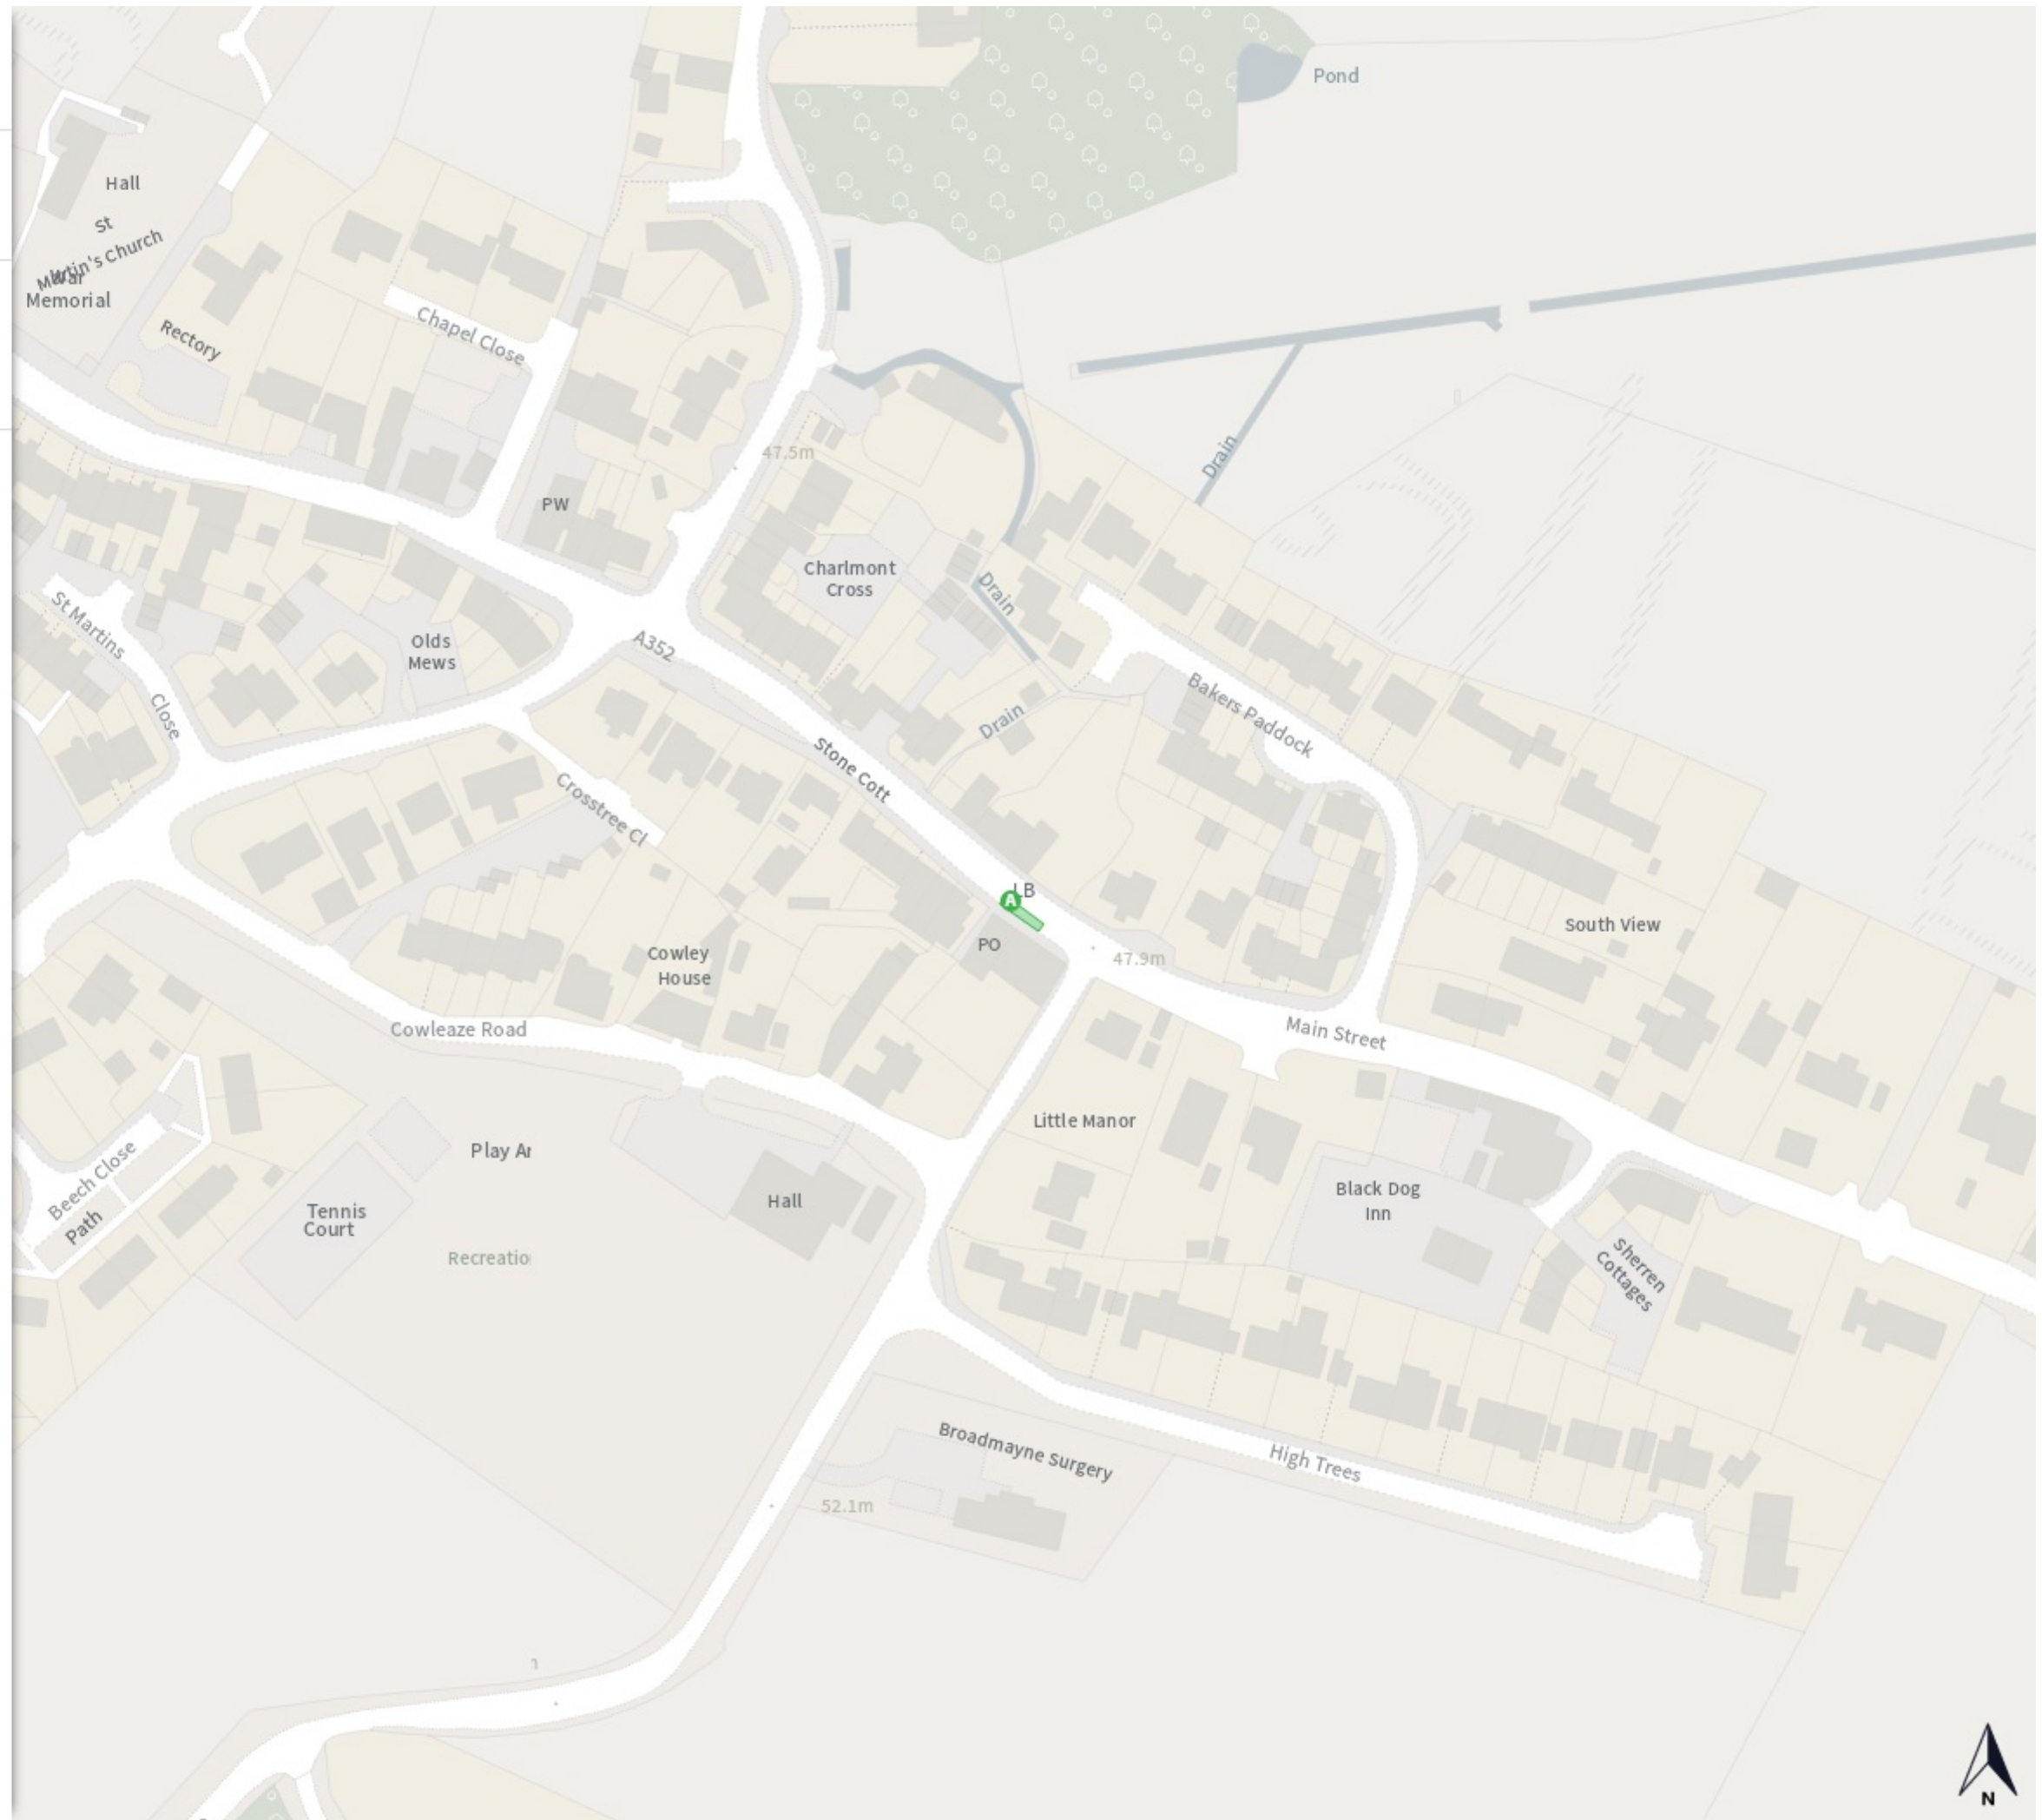

# Main Street - Broadmayne

Map 1 of 1

Added

Free parking place

All Year Mon-Sat 08:00-18:00 30m 1h

0 20 40 60m

Scale: 1:1250

North-West: 86679.455, 372849.328

South-East: 86291.603, 373288.909

© Crown copyright and database rights 2021 Ordnance Survey.

You are not permitted to copy, sub-license, distribute or sell any of this data to third parties in any form. Licence number LA100060963