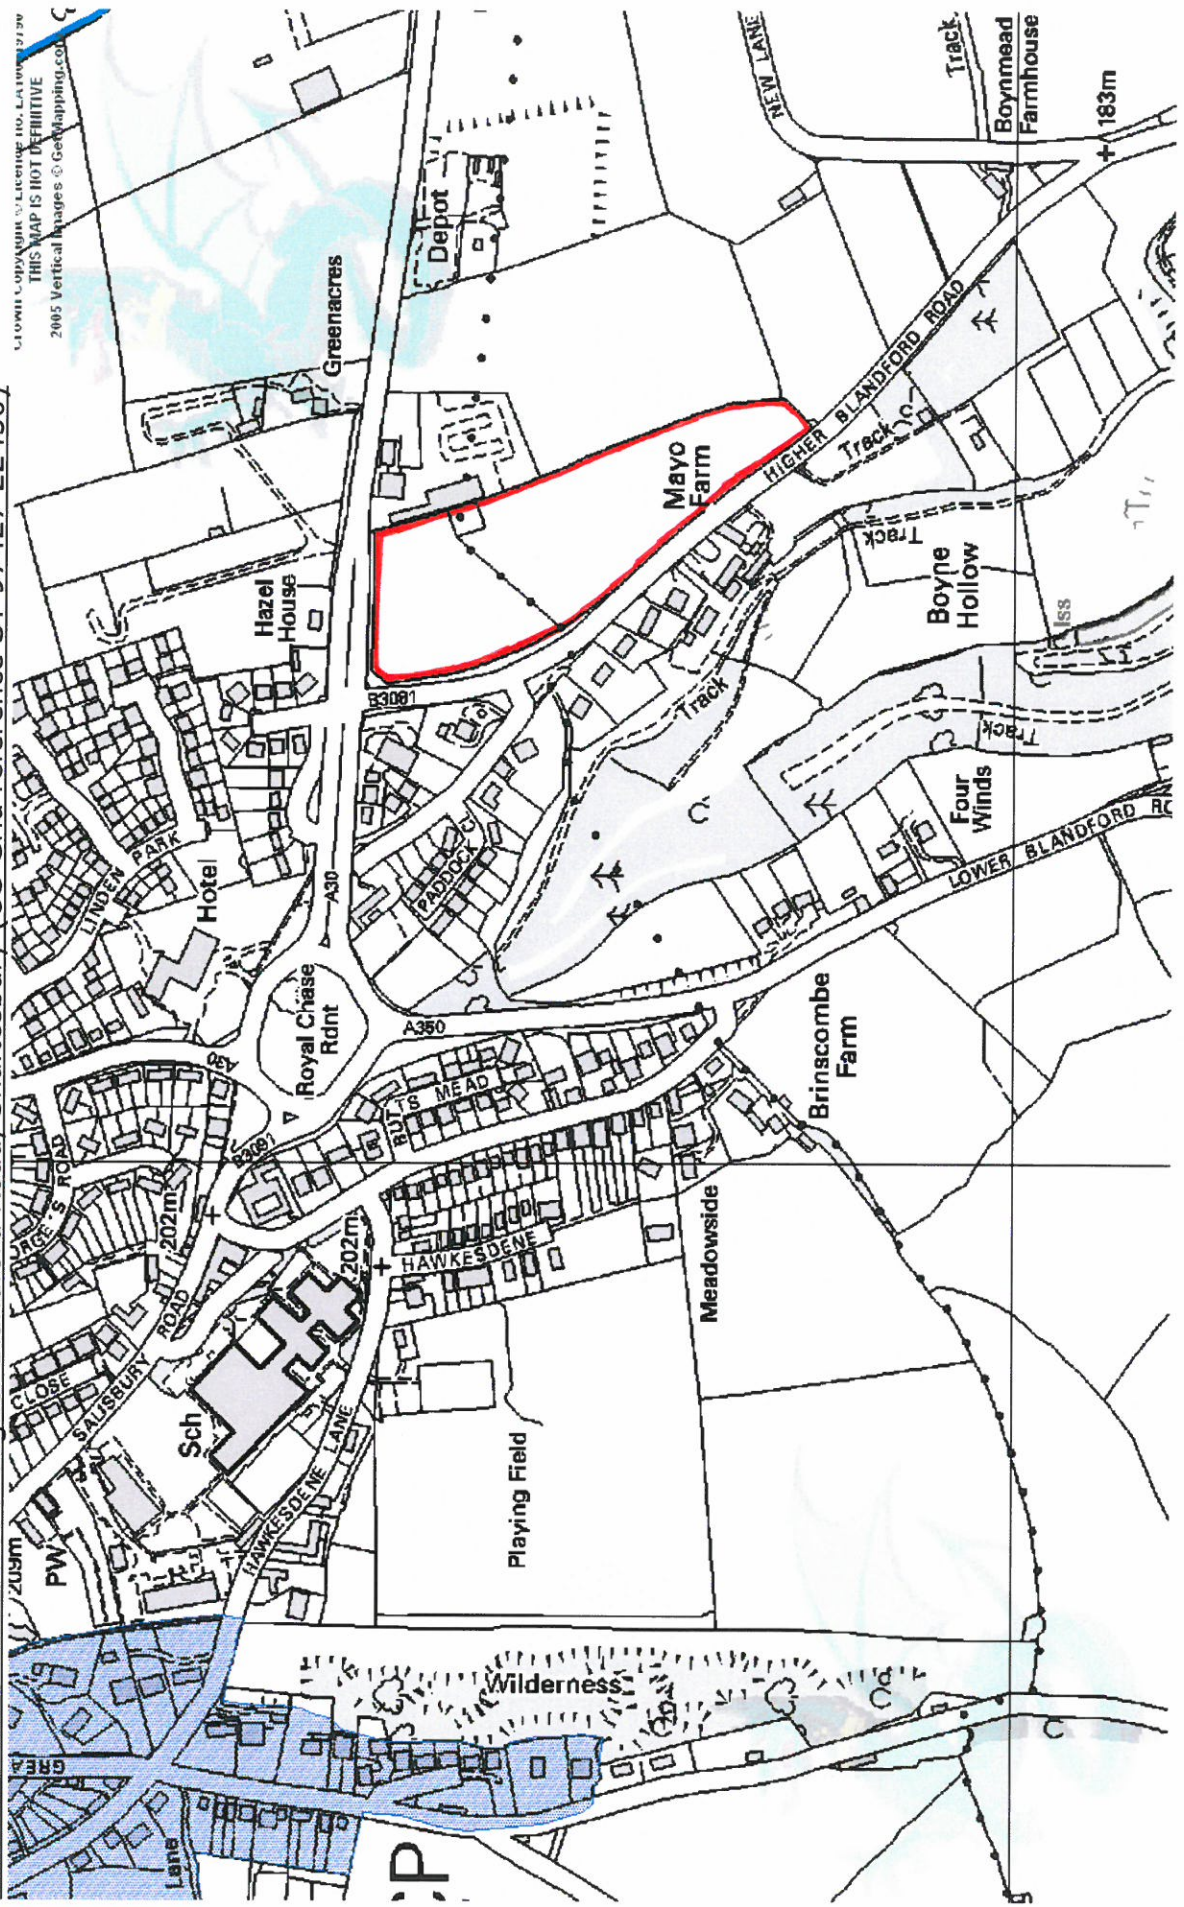

Location Plan - Land East of Higher Blandford Road, Shaftesbury (OS Grid reference ST 97427 22430)

© Crown Copyright and Licensing No. LA100019120
THIS MAP IS NOT DEFINITIVE
2005 Vertical Images © GeoInformation.com