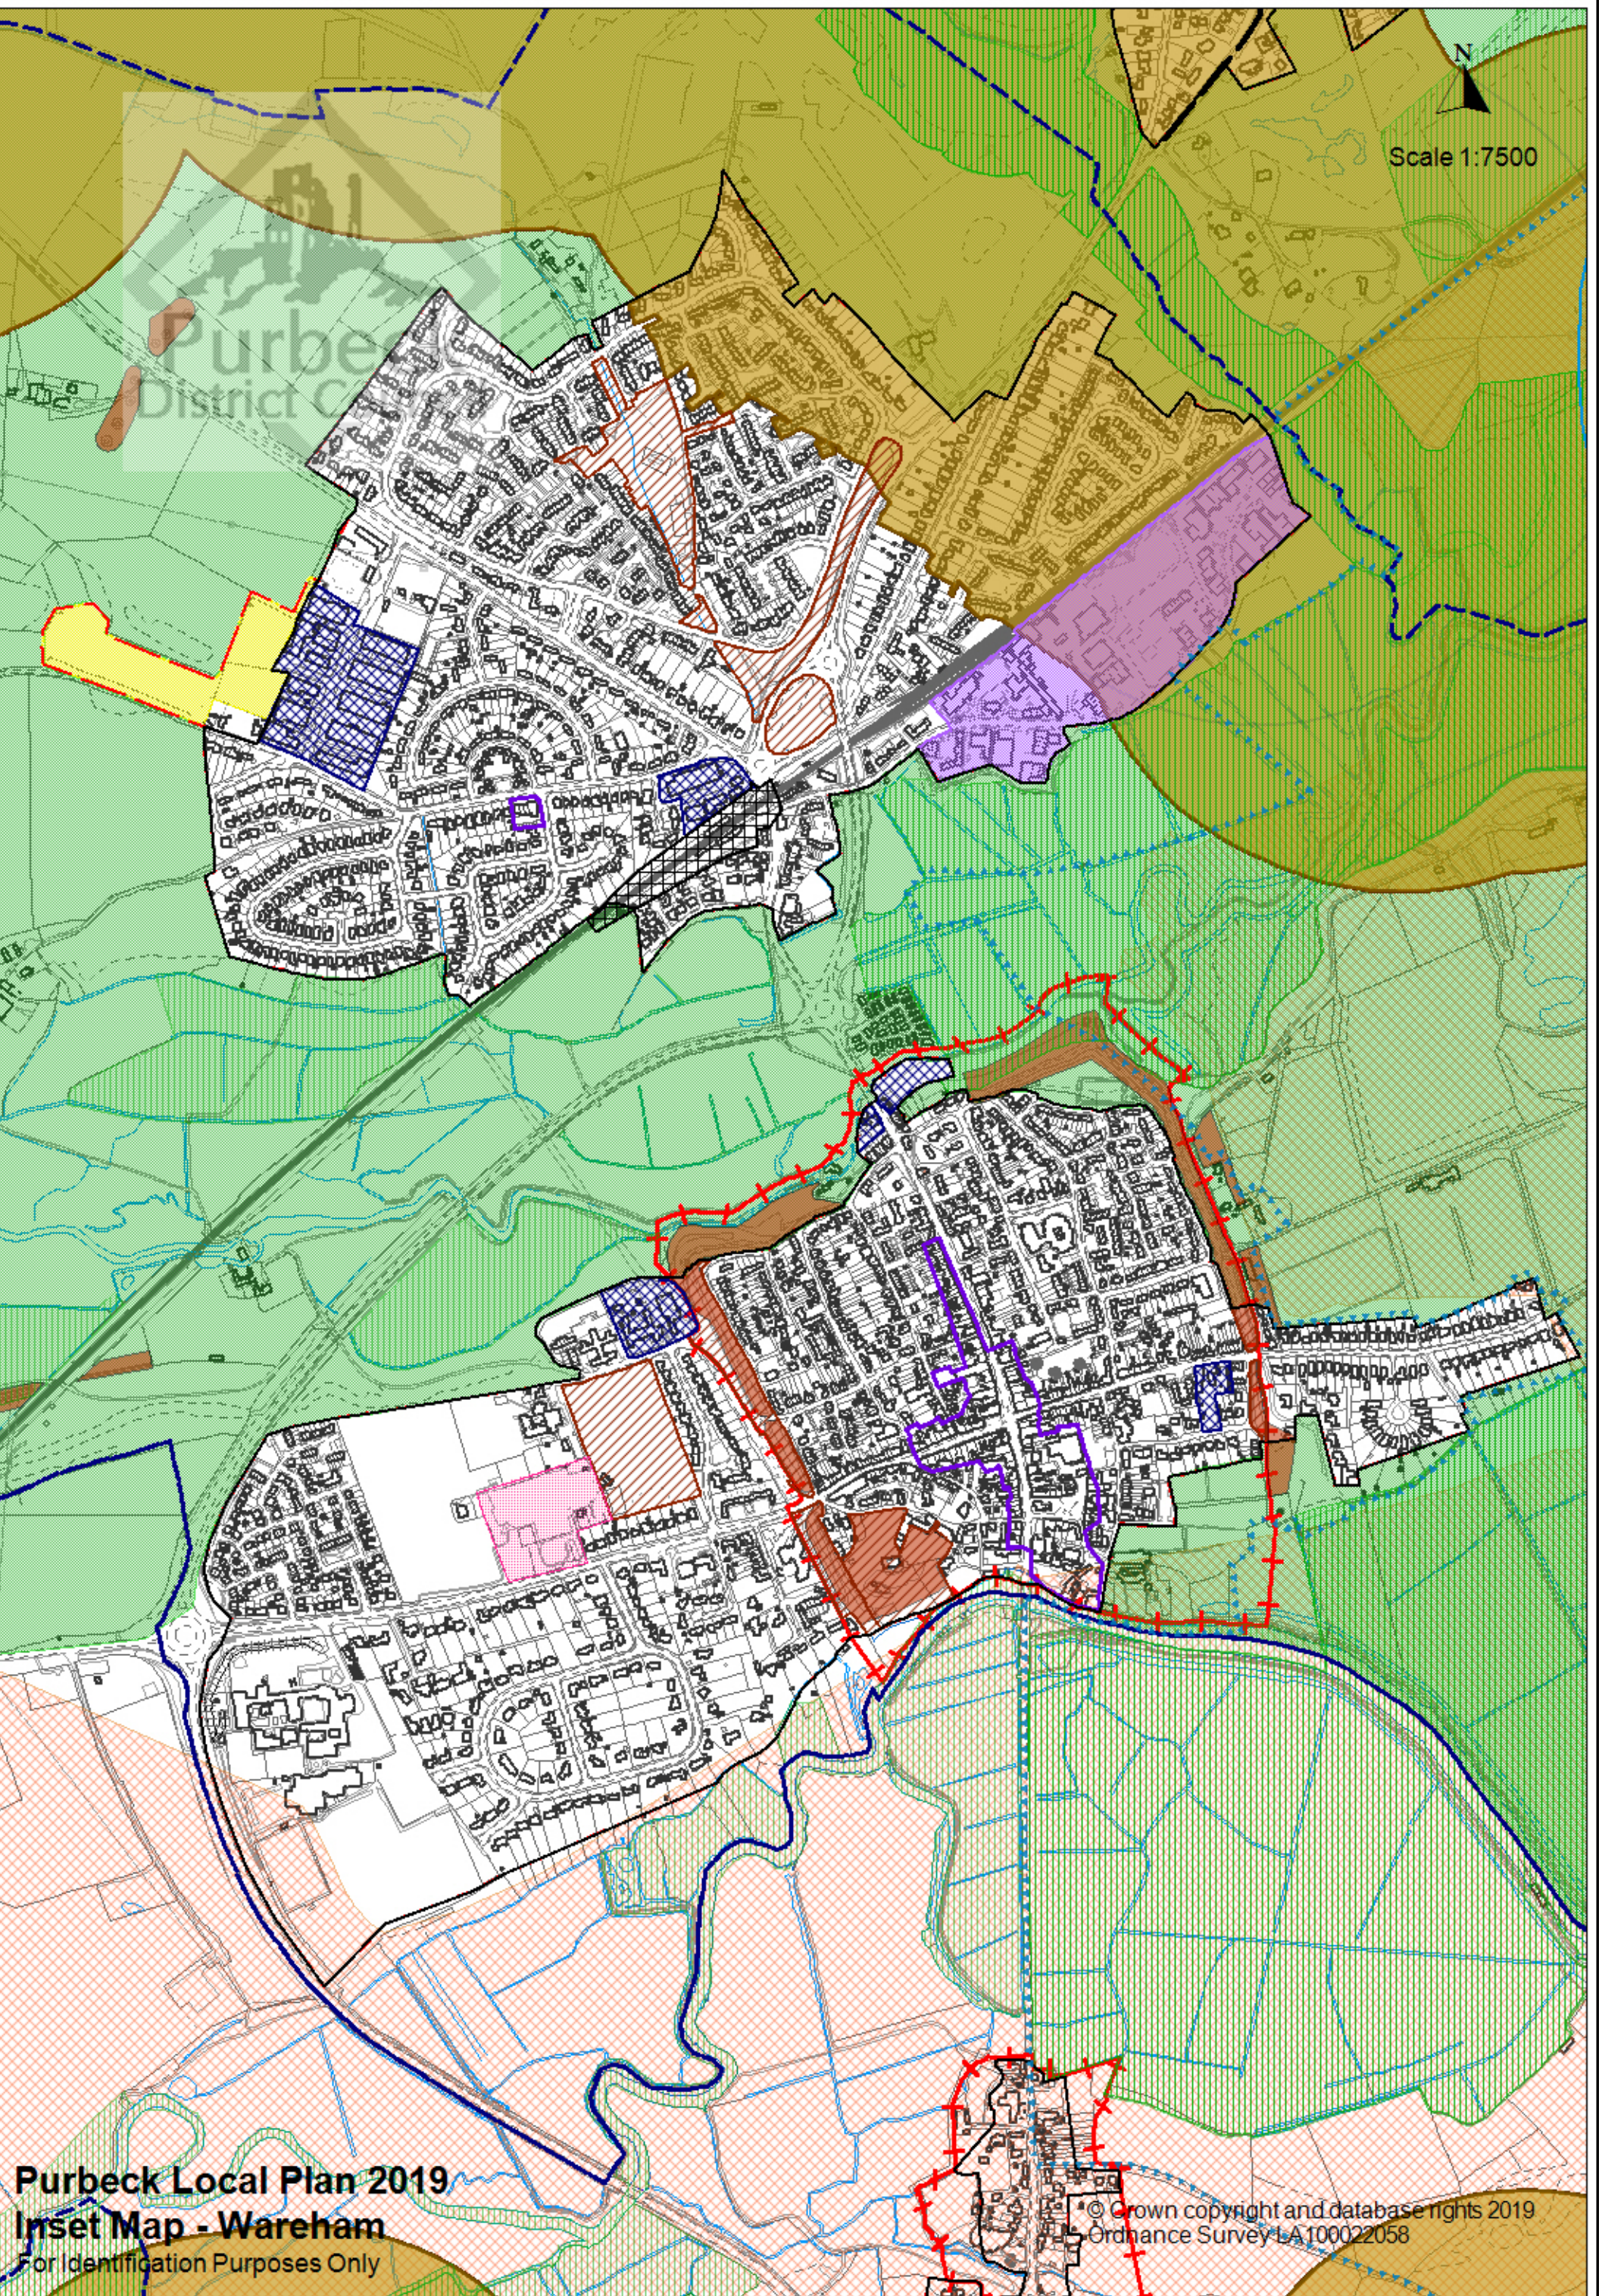

Scale 1:7500

Purbeck
District Council

Purbeck Local Plan 2019
Inset Map - Wareham
For Identification Purposes Only

© Crown copyright and database rights 2019
Ordnance Survey LA100022058