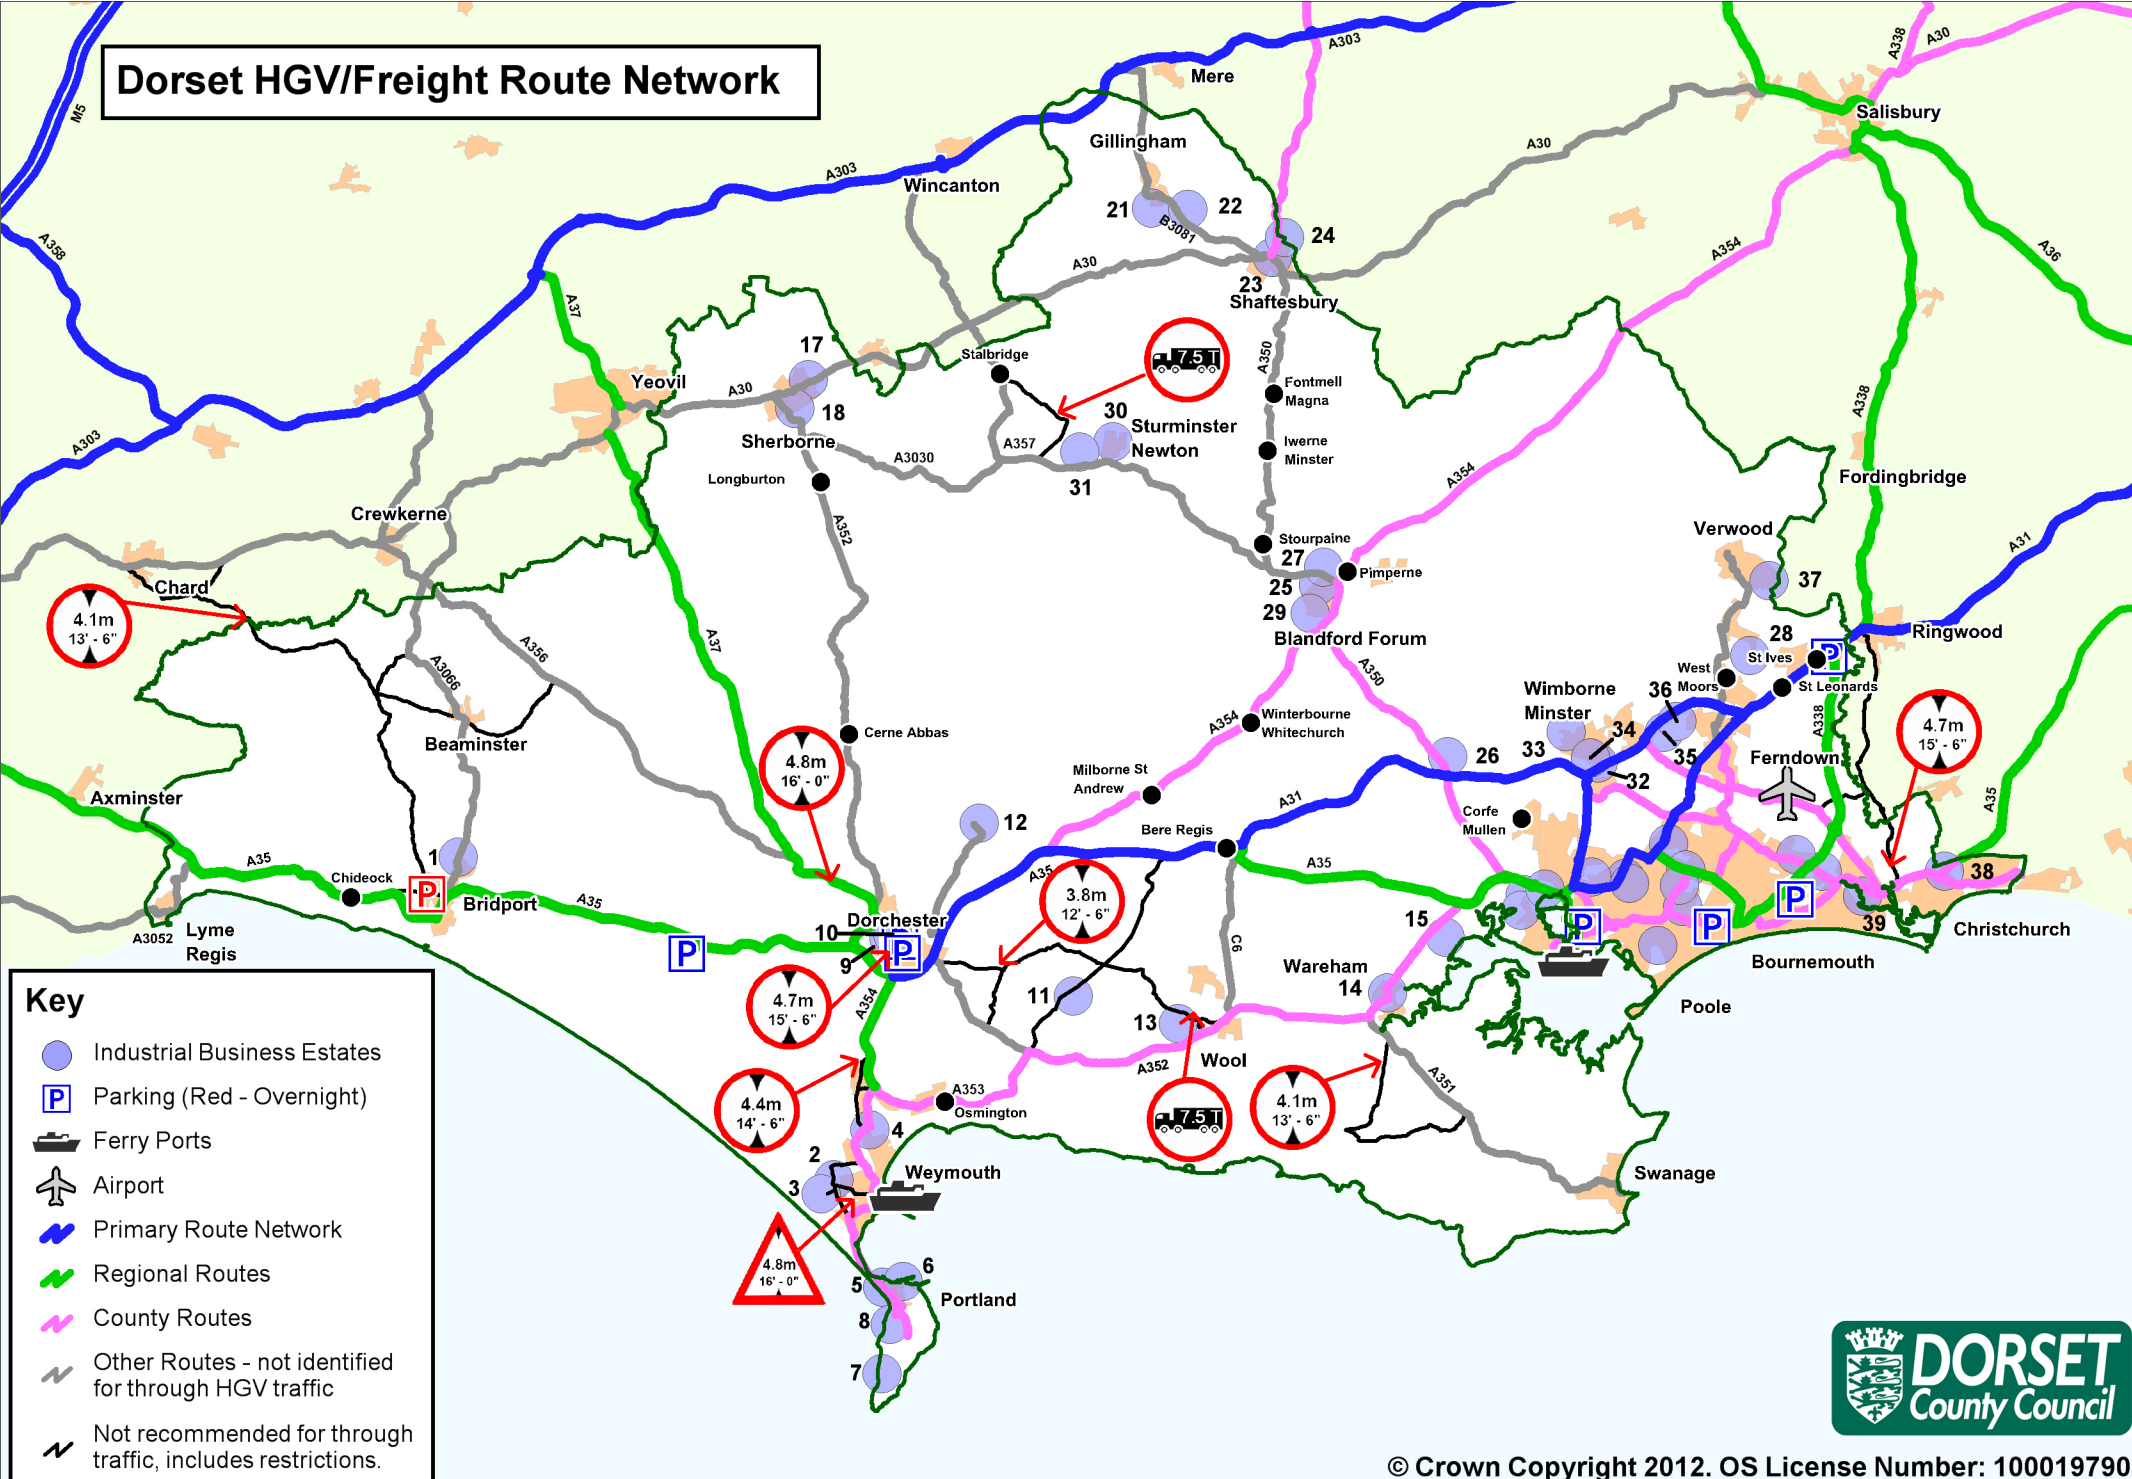

Dorset HGV/Freight Route Network

Key

- Industrial Business Estates
- Parking (Red - Overnight)
- Ferry Ports
- Airport
- Primary Route Network
- Regional Routes
- County Routes
- Other Routes - not identified for through HGV traffic
- Not recommended for through traffic, includes restrictions.