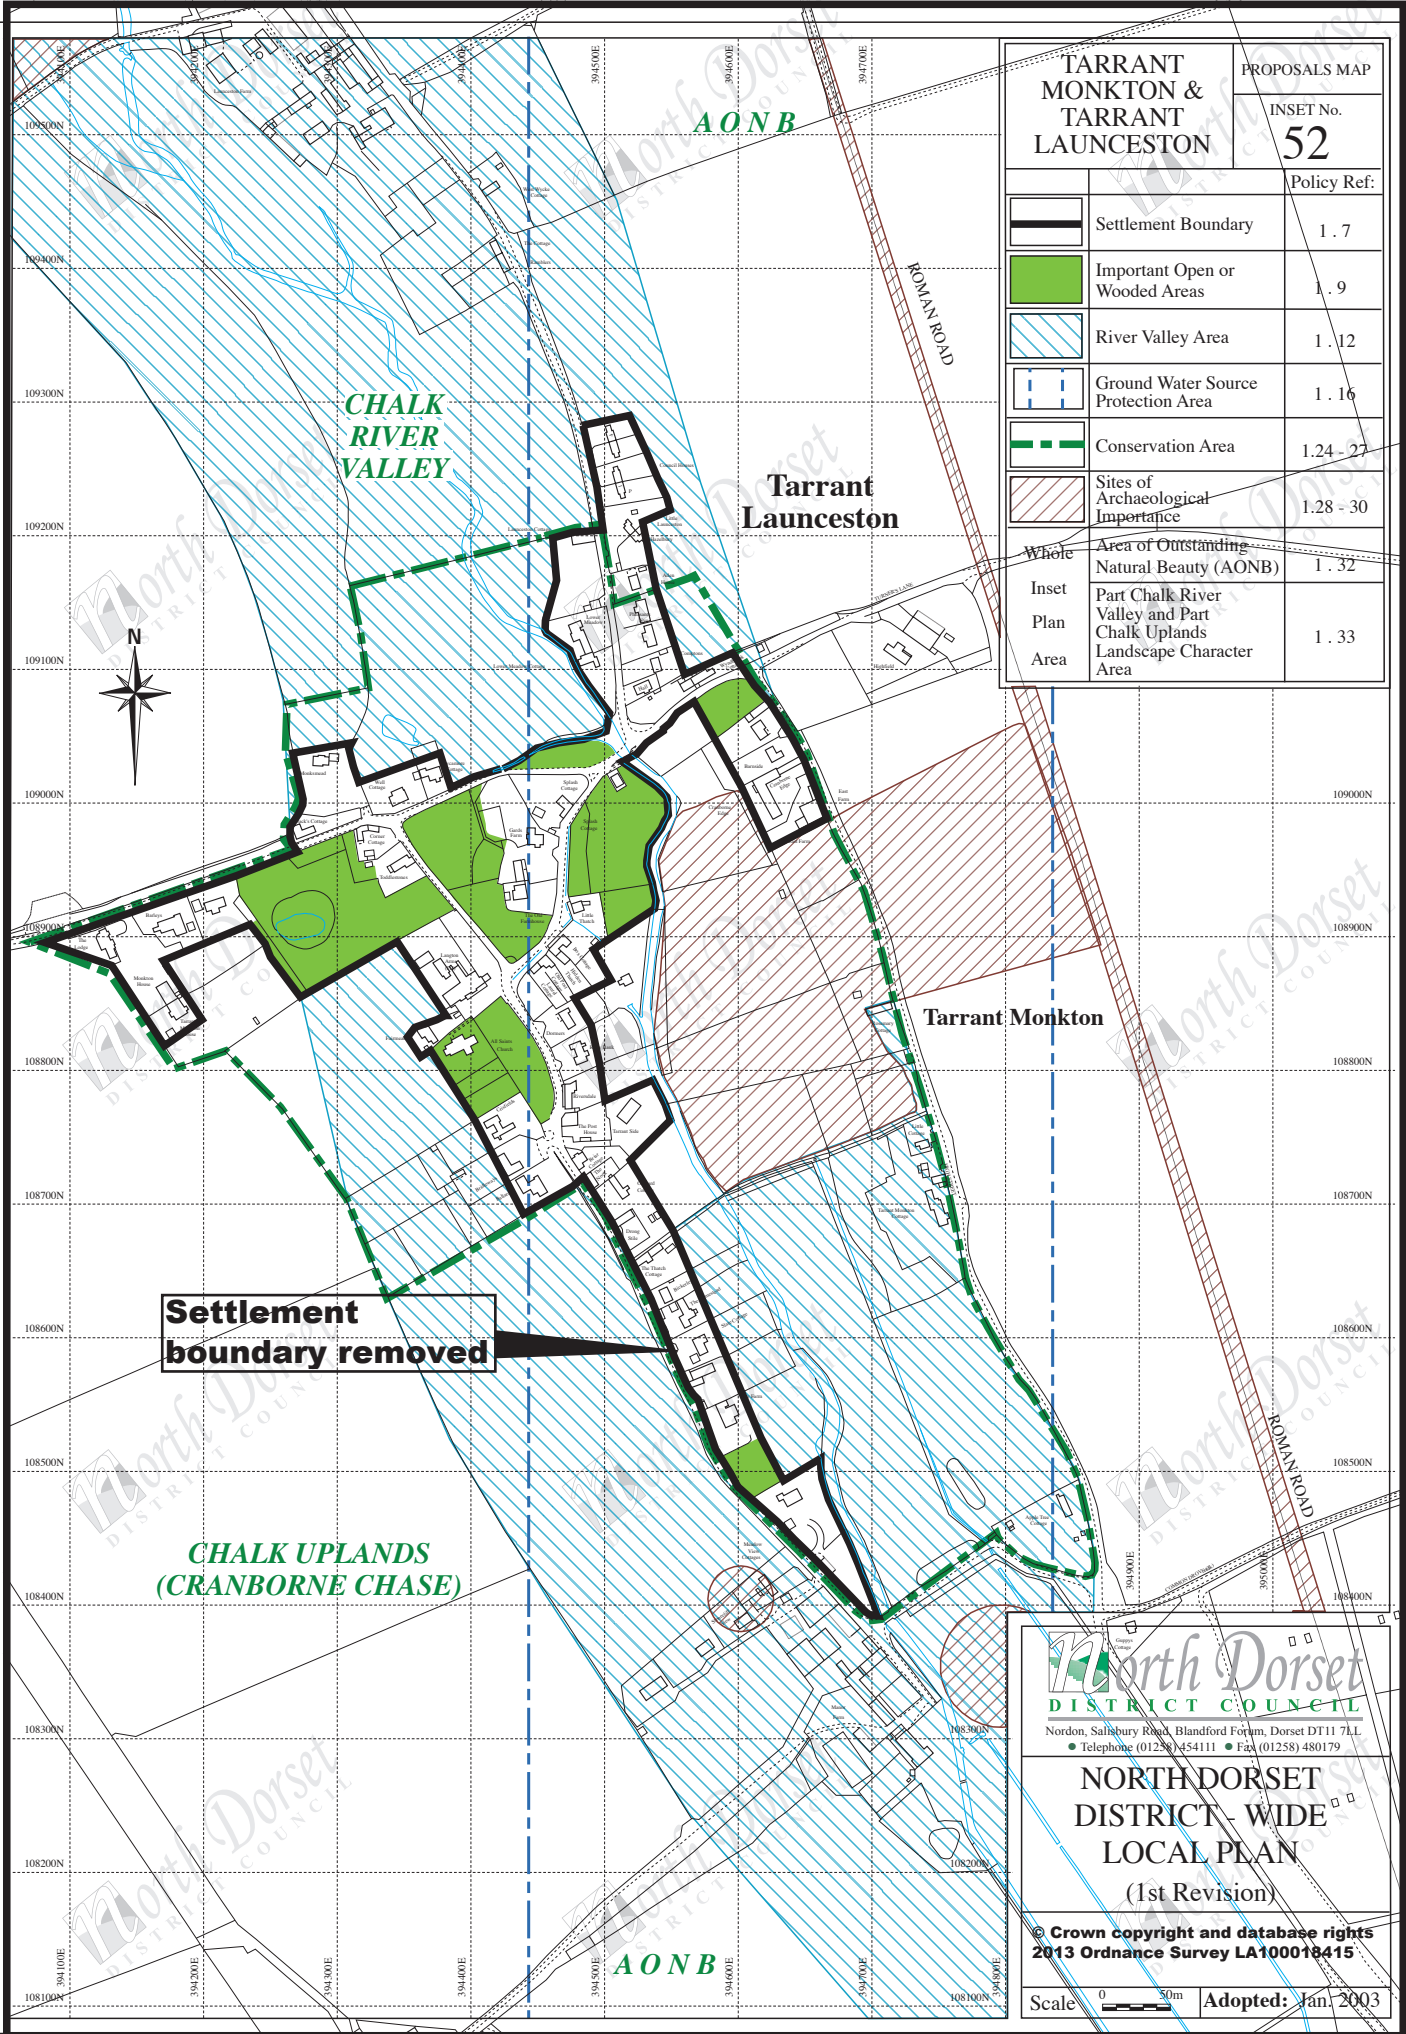

<b>TARRANT MONKTON &amp; TARRANT LAUNCESTON</b>		PROPOSALS MAP
		INSET No. <b>52</b>
		Policy Ref:
	Settlement Boundary	1.7
	Important Open or Wooded Areas	1.9
	River Valley Area	1.12
	Ground Water Source Protection Area	1.16
	Conservation Area	1.24 - 27
	Sites of Archaeological Importance	1.28 - 30
Whole	Area of Outstanding Natural Beauty (AONB)	1.32
Inset Plan Area	Part Chalk River Valley and Part Chalk Uplands Landscape Character Area	1.33

Scale 0 50m Adopted: Jan, 2003